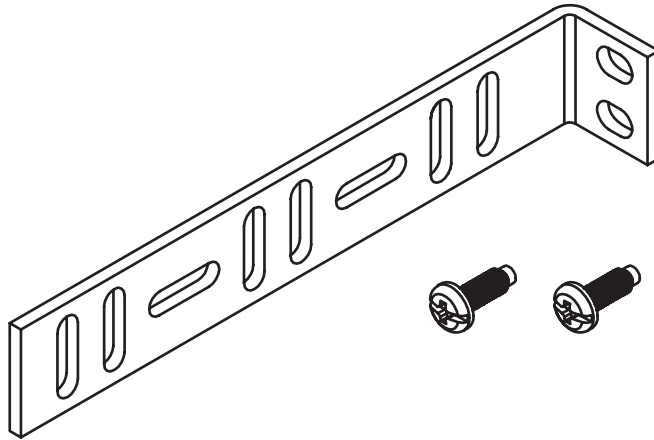

ValuePack Cable Management L-Bracket

I N S T A L L A T I O N I N S T R U C T I O N S

Option 1: Use the supplied #12-24 screws to attach L-bracket to a distribution rack. Secure cables with Velcro® cable ties.

Option 2: Mount L-bracket to ceiling with tapping screws (not sold by ICC). Secure cables with Velcro® cable ties.

Option 3: Mount L-bracket to wall with tapping screws (not sold by ICC). Secure cables with Velcro® cable ties.

Cable can be secured in a perpendicular or parallel position to the L-bracket.

ValuePack Cable Management L-Bracket

I N S T A L L A T I O N I N S T R U C T I O N S

Item #	Description	Quantity	#12-24 Screws
ICCMSCMPLC	Cable Management L-Bracket	25	50

F E A T U R E S A N D B E N E F I T S

- Cost-effective and flexible solution for cable management
- Extends 6" from its base to accommodate large amounts of cable
- 25 pieces per package for routing cables over long distances
- Screw mounts onto distribution racks and flat surfaces in open environments
- Designed with standard EIA-compliant hole spacing
- Designed with vertical and horizontal cable tie slots