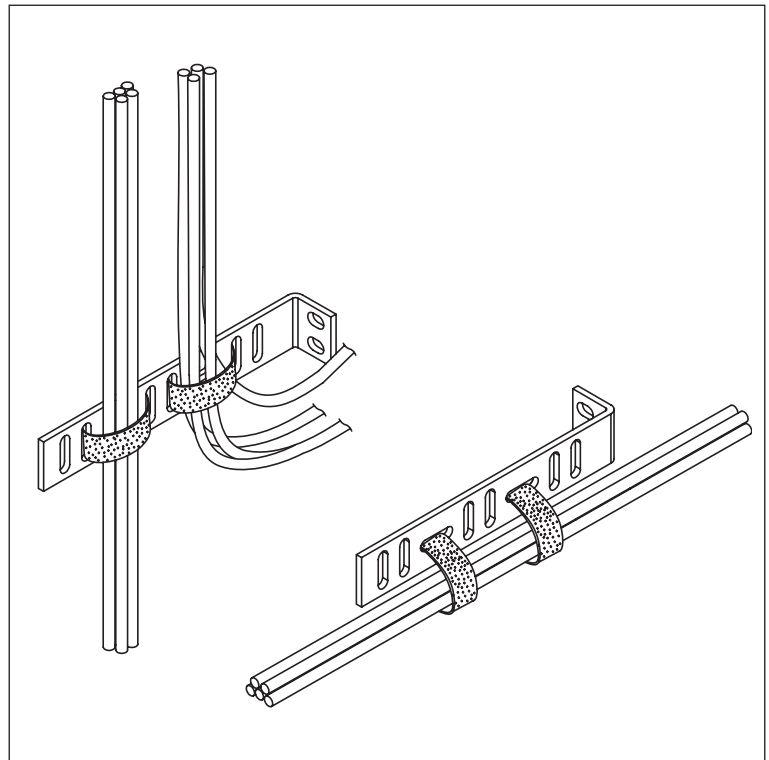

ValuePack Cable Management L-Bracket

I N S T A L L A T I O N I N S T R U C T I O N S

Option 1: Use the supplied #12-24 screws to attach L-bracket to a distribution rack. Secure cables with Velcro® cable ties.

Option 2: Mount L-bracket to ceiling with tapping screws (not sold by ICC). Secure cables with Velcro® cable ties.

Option 3: Mount L-bracket to wall with tapping screws (not sold by ICC). Secure cables with Velcro® cable ties.

Cable can be secured in a perpendicular or parallel position to the L-bracket.

ValuePack Cable Management L-Bracket

I N S T A L L A T I O N I N S T R U C T I O N S

Item #	Description	Quantity	#12-24 Screws
ICCMSCMPLC	Cable Management L-Bracket	25	50

F E A T U R E S A N D B E N E F I T S

- Cost-effective and flexible solution for cable management
- Extends 6" from its base to accommodate large amounts of cable
- 25 pieces per package for routing cables over long distances
- Screw mounts onto distribution racks and flat surfaces in open environments
- Designed with standard EIA-compliant hole spacing
- Designed with vertical and horizontal cable tie slots