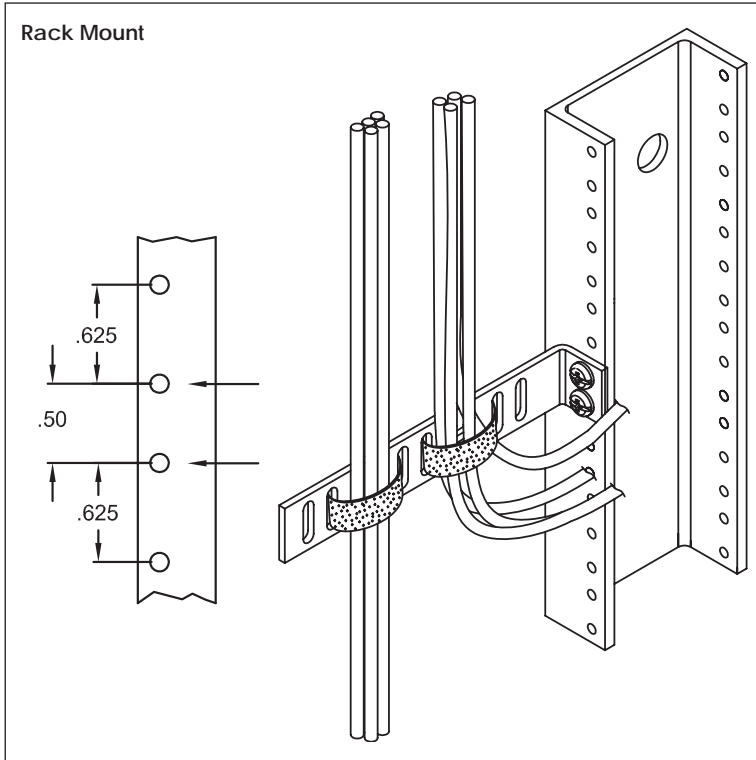

ValuePack Cable Management L-Bracket

I N S T A L L A T I O N I N S T R U C T I O N S

Option 1: Use the supplied #12-24 screws to attach L-bracket to a distribution rack. Secure cables with Velcro® cable ties.

Option 2: Mount L-bracket to ceiling with tapping screws (not sold by ICC). Secure cables with Velcro® cable ties.

Option 3: Mount L-bracket to wall with tapping screws (not sold by ICC). Secure cables with Velcro® cable ties.

Cable can be secured in a perpendicular or parallel position to the L-bracket.

ValuePack Cable Management L-Bracket

I N S T A L L A T I O N I N S T R U C T I O N S

Item #	Description	Quantity	#12-24 Screws
ICCMSCMPLC	Cable Management L-Bracket	25	50

F E A T U R E S A N D B E N E F I T S

- Cost-effective and flexible solution for cable management
- Extends 6" from its base to accommodate large amounts of cable
- 25 pieces per package for routing cables over long distances
- Screw mounts onto distribution racks and flat surfaces in open environments
- Designed with standard EIA-compliant hole spacing
- Designed with vertical and horizontal cable tie slots