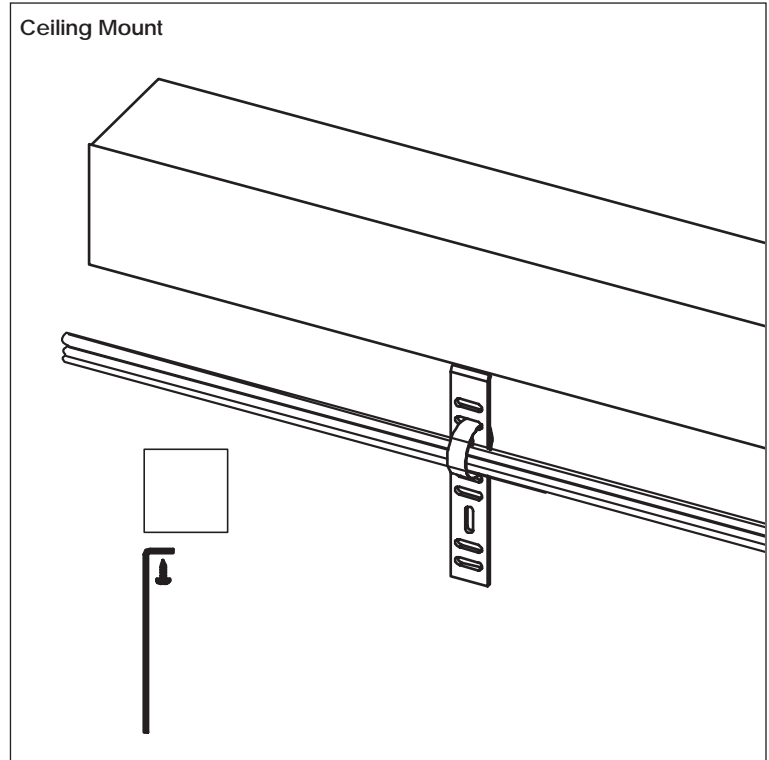

ValuePack Cable Management L-Bracket

I N S T A L L A T I O N I N S T R U C T I O N S

Option 1: Use the supplied #12-24 screws to attach L-bracket to a distribution rack. Secure cables with Velcro® cable ties.

Option 2: Mount L-bracket to ceiling with tapping screws (not sold by ICC). Secure cables with Velcro® cable ties.

Option 3: Mount L-bracket to wall with tapping screws (not sold by ICC). Secure cables with Velcro® cable ties.

Cable can be secured in a perpendicular or parallel position to the L-bracket.

ValuePack Cable Management L-Bracket

I N S T A L L A T I O N I N S T R U C T I O N S

Item #	Description	Quantity	#12-24 Screws
ICCMSCMPLC	Cable Management L-Bracket	25	50

F E A T U R E S A N D B E N E F I T S

- Cost-effective and flexible solution for cable management
- Extends 6" from its base to accommodate large amounts of cable
- 25 pieces per package for routing cables over long distances
- Screw mounts onto distribution racks and flat surfaces in open environments
- Designed with standard EIA-compliant hole spacing
- Designed with vertical and horizontal cable tie slots