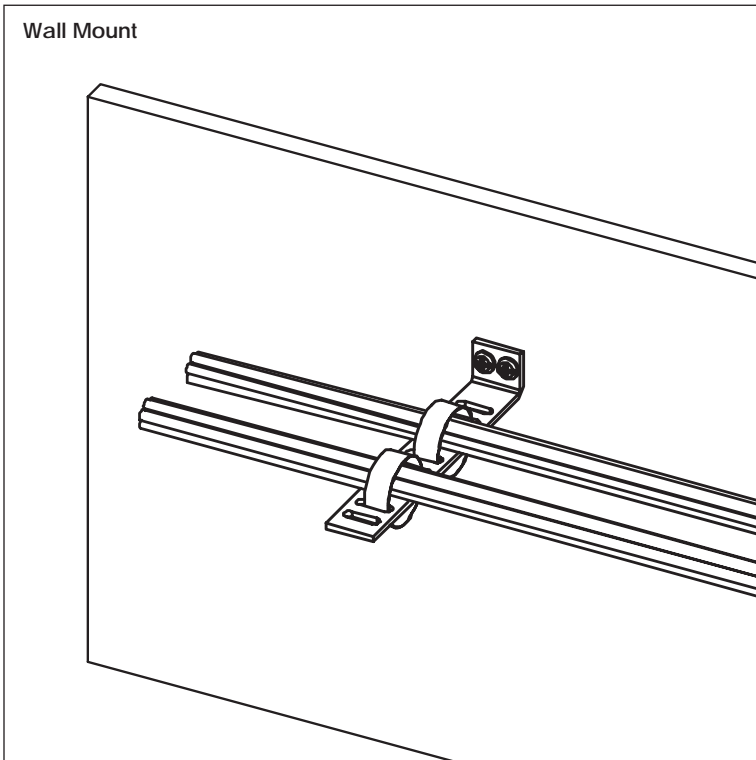

ValuePack Cable Management L-Bracket

I N S T A L L A T I O N I N S T R U C T I O N S

Option 1: Use the supplied #12-24 screws to attach L-bracket to a distribution rack. Secure cables with Velcro® cable ties.

Option 2: Mount L-bracket to ceiling with tapping screws (not sold by ICC). Secure cables with Velcro® cable ties.

Option 3: Mount L-bracket to wall with tapping screws (not sold by ICC). Secure cables with Velcro® cable ties.

F E A T U R E S A N D B E N E F I T S

- Cost-effective and flexible solution for cable management
- Extends 6" from its base to accommodate large amounts of cable
- 25 pieces per package for routing cables over long distances
- Screw mounts onto distribution racks and flat surfaces in open environments
- Designed with standard EIA-compliant hole spacing
- Designed with vertical and horizontal cable tie slots