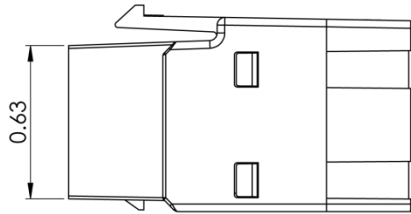

90° HDMI Female-to-Female Module

Package Include:

A. 90° HDMI Module, 1 Piece

Features and Benefits

- HDMI (High Definition Multimedia Interface) connectors are ideal for connecting HD (High Definition) video, audio, home theatre systems, and computer equipment in commercial and residential applications
- Compatible with most of ICC's faceplates and decorex inserts*
- Due to space/port constraints within some of our 2/3/4/6/8/9/12 ports faceplates, we recommend for you to use the bottom port(s) for best fitting
- Supports v1.2, v1.3, v1.4a, 720p, 1080i, 1080p, 3D, and HDCP; typical maximum distance for HDMI cable is 33 feet
- Support 4K ultra HD video

Not compatible with ICC's angled faceplates, angled elite bezels, and surface mount box (IC107DA, IC107A, and IC108B)

NOTE: UNLESS OTHERWISE SPECIFIED

1. Material:

- A. Housing: ABS
- B. IDC: Brass with 100 Micro-inch of Tin
- C. Terminals: Gold over Nickel Plated Copper Alloy