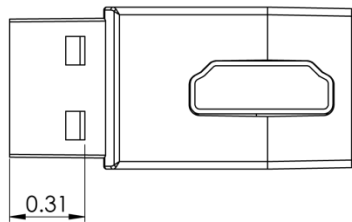

90° HDMI Female-to-Female Module

Package Include:

A. 90° HDMI Module, 1 Piece

Features and Benefits

- HDMI (High Definition Multimedia Interface) connectors are ideal for connecting HD (High Definition) video, audio, home theatre systems, and computer equipment in commercial and residential applications
- Compatible with most of ICC's faceplates and decorex inserts*
- Due to space/port constraints within some of our 2/3/4/6/8/9/12 ports faceplates, we recommend for you to use the bottom port(s) for best fitting
- Supports v1.2, v1.3, v1.4a, 720p, 1080i, 1080p, 3D, and HDCP; typical maximum distance for HDMI cable is 33 feet
- Support 4K ultra HD video

Not compatible with ICC's angled faceplates, angled elite bezels, and surface mount box (IC107DA, IC107A, and IC108B)

NOTE: UNLESS OTHERWISE SPECIFIED

1. Material:

- A. Housing: ABS
- B. IDC: Brass with 100 Micro-inch of Tin
- C. Terminals: Gold over Nickel Plated Copper Alloy