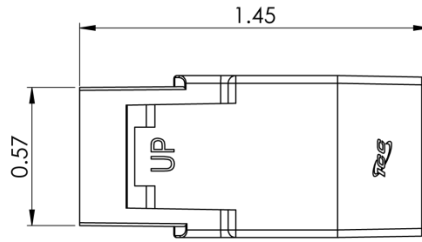

90° HDMI Female-to-Female Module

Package Include:

A. 90° HDMI Module, 1 Piece

Features and Benefits

- HDMI (High Definition Multimedia Interface) connectors are ideal for connecting HD (High Definition) video, audio, home theatre systems, and computer equipment in commercial and residential applications
- Compatible with most of ICC's faceplates and decorex inserts*
- Due to space/port constraints within some of our 2/3/4/6/8/9/12 ports faceplates, we recommend for you to use the bottom port(s) for best fitting
- Supports v1.2, v1.3, v1.4a, 720p, 1080i, 1080p, 3D, and HDCP; typical maximum distance for HDMI cable is 33 feet
- Support 4K ultra HD video

Not compatible with ICC's angled faceplates, angled elite bezels, and surface mount box (IC107DA, IC107A, and IC108B)

NOTE: UNLESS OTHERWISE SPECIFIED

1. Material:

- A. Housing: ABS
- B. IDC: Brass with 100 Micro-inch of Tin
- C. Terminals: Gold over Nickel Plated Copper Alloy