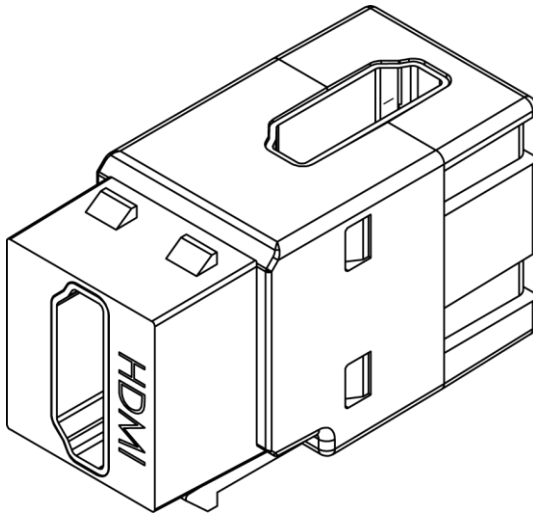

90° HDMI Female-to-Female Module

Package Include:

A. 90° HDMI Module, 1 Piece

Features and Benefits

- HDMI (High Definition Multimedia Interface) connectors are ideal for connecting HD (High Definition) video, audio, home theatre systems, and computer equipment in commercial and residential applications
- Compatible with most of ICC's faceplates and decorex inserts*
- Due to space/port constraints within some of our 2/3/4/6/8/9/12 ports faceplates, we recommend for you to use the bottom port(s) for best fitting
- Supports v1.2, v1.3, v1.4a, 720p, 1080i, 1080p, 3D, and HDCP; typical maximum distance for HDMI cable is 33 feet
- Support 4K ultra HD video

Not compatible with ICC's angled faceplates, angled elite bezels, and surface mount box (IC107DA, IC107A, and IC108B)

NOTE: UNLESS OTHERWISE SPECIFIED

1. Material:

- A. Housing: ABS
- B. IDC: Brass with 100 Micro-inch of Tin
- C. Terminals: Gold over Nickel Plated Copper Alloy