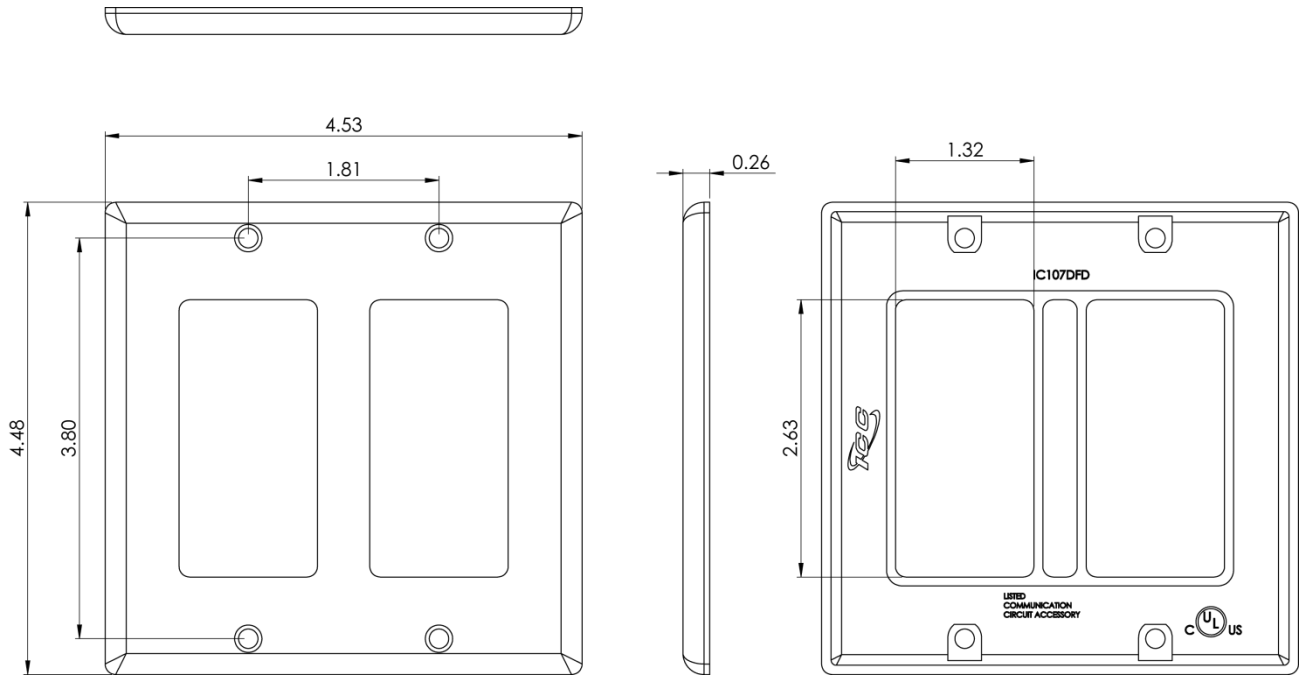

Double Gang Decorex Faceplate

Package Includes:

- A. Double Gang Decorex Faceplate, **1 Piece**
- B. #6-32 x 3/4" Oval Head, Countersink, Deep Slotted Drive, Machine Screw, **4 Pieces**

Features and Benefits

- Designed to support a multitude of high tech communication needs with contemporary styling for commercial or residential applications
- Designed for a consistent look with standard decorator style switches and outlets
- Field configurable flexibility enables customization of multimedia applications
- Accommodates all IC107, IC630, and ICRDS Decorex inserts
- Designed for commercial or residential applications
- ANSI/TIA-568-C and UL 1863 compliant

Specifications

- Material: ABS, UL94V-0
- Finish:Glossy
- Color: XX: AL-Almond, IV-Ivory & WH-White