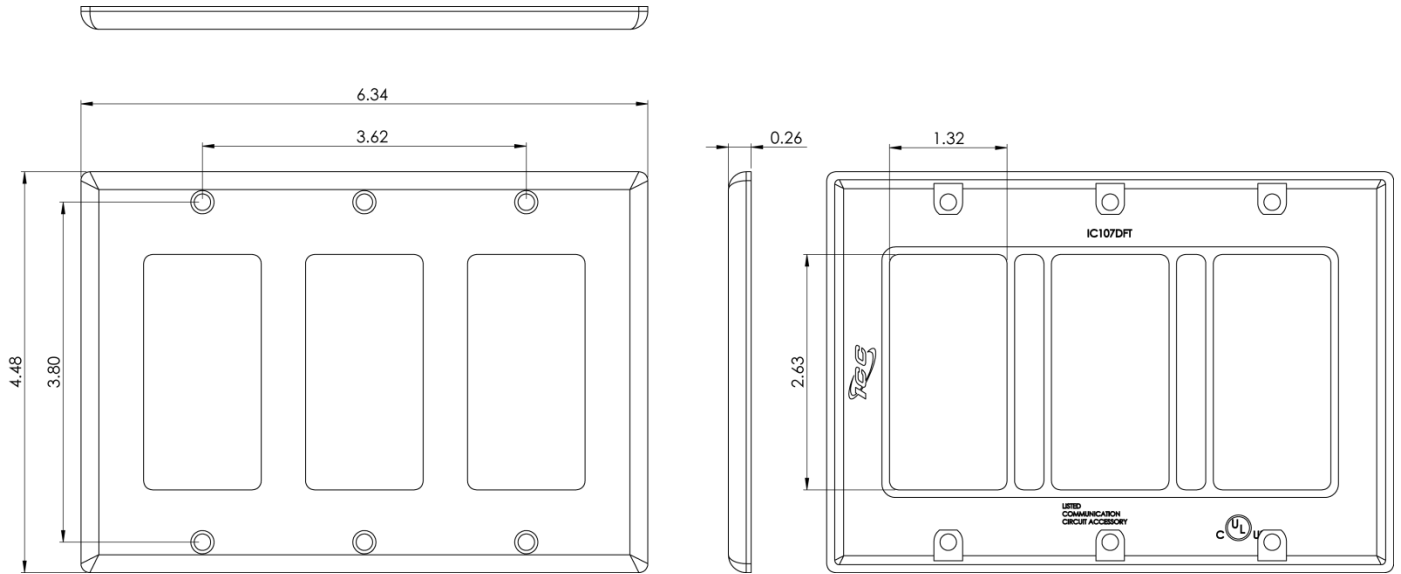

Triple Gang Decorex Faceplate

Package Includes:

- A. Triple Gang Decorex Faceplate, **1 Piece**
- B. #6-32 x 3/4" Oval Head, Countersink, Deep Slotted Drive, Machine Screw, **6 Pieces**

Features and Benefits

- Designed to support a multitude of high tech communication needs with contemporary styling for commercial or residential applications
- Designed for a consistent look with standard decorator style switches and outlets
- Field configurable flexibility enables customization of multimedia applications
- Accommodates all IC107, IC630, and ICRDS Decorex inserts
- Designed for commercial or residential applications
- ANSI/TIA-568-C and UL 1863 compliant

Specifications

- Material: ABS, UL94V-0
- Finish:Glossy
- Color: XX: WH-White