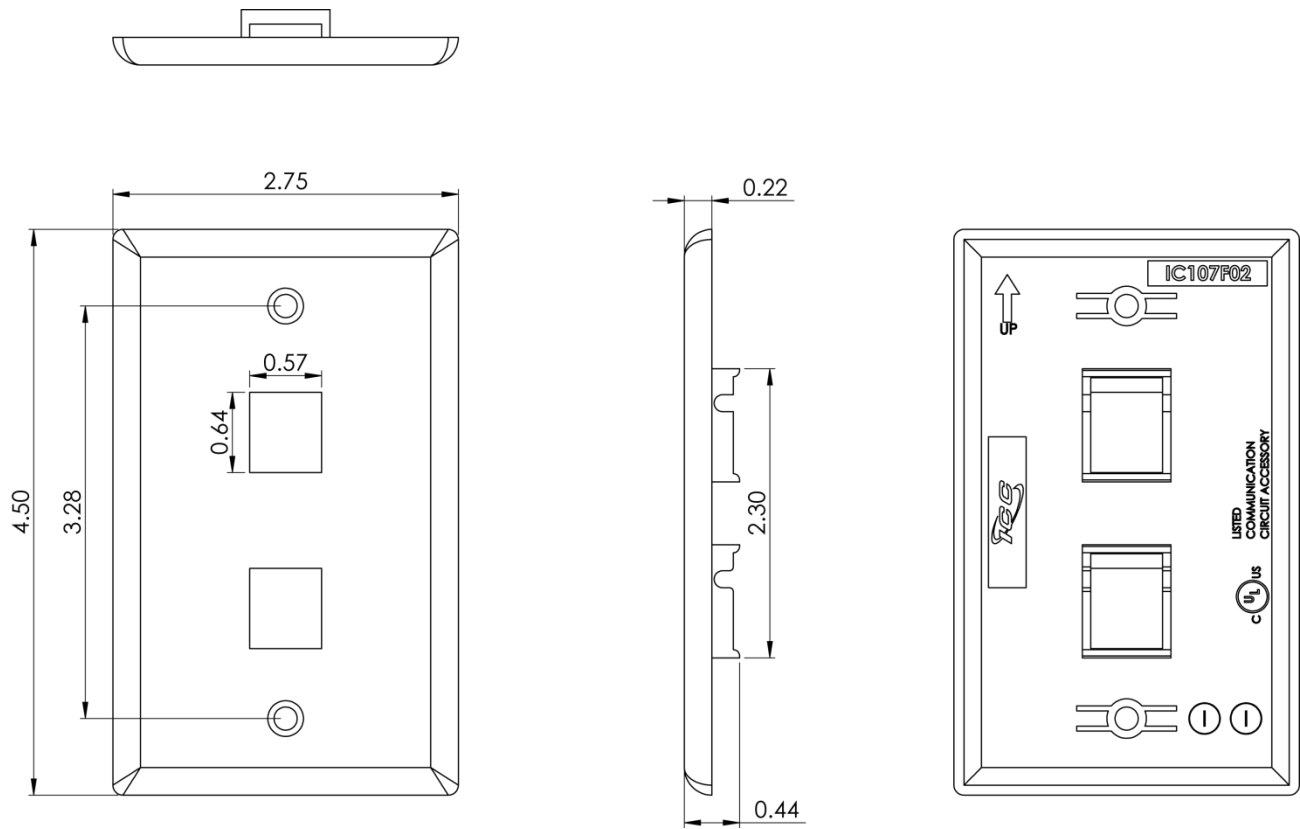

## 2-Port Single Gang Flat Faceplate

### Package Includes:

- A. 2-Port Single Gang Flat Faceplate, **1 Piece**
- B. #6-32 x 3/4" Oval Head, Countersink, Deep Slotted Drive, Machine Screw, **2 Pieces**

### Features and Benefits

- Configured to fit standard single gang outlet box
- Designed to support the distribution of voice, data, and other communication needs to the work area for commercial or residential applications
- Rugged and durable construction
- Accommodates a wide variety of easy to snap-in modules, providing configuration flexibility
- Accepts all IC107 modules
- ANSI/TIA-568-C and UL 1863 compliant
- Available in Almond, Black, Gray, Ivory, and White