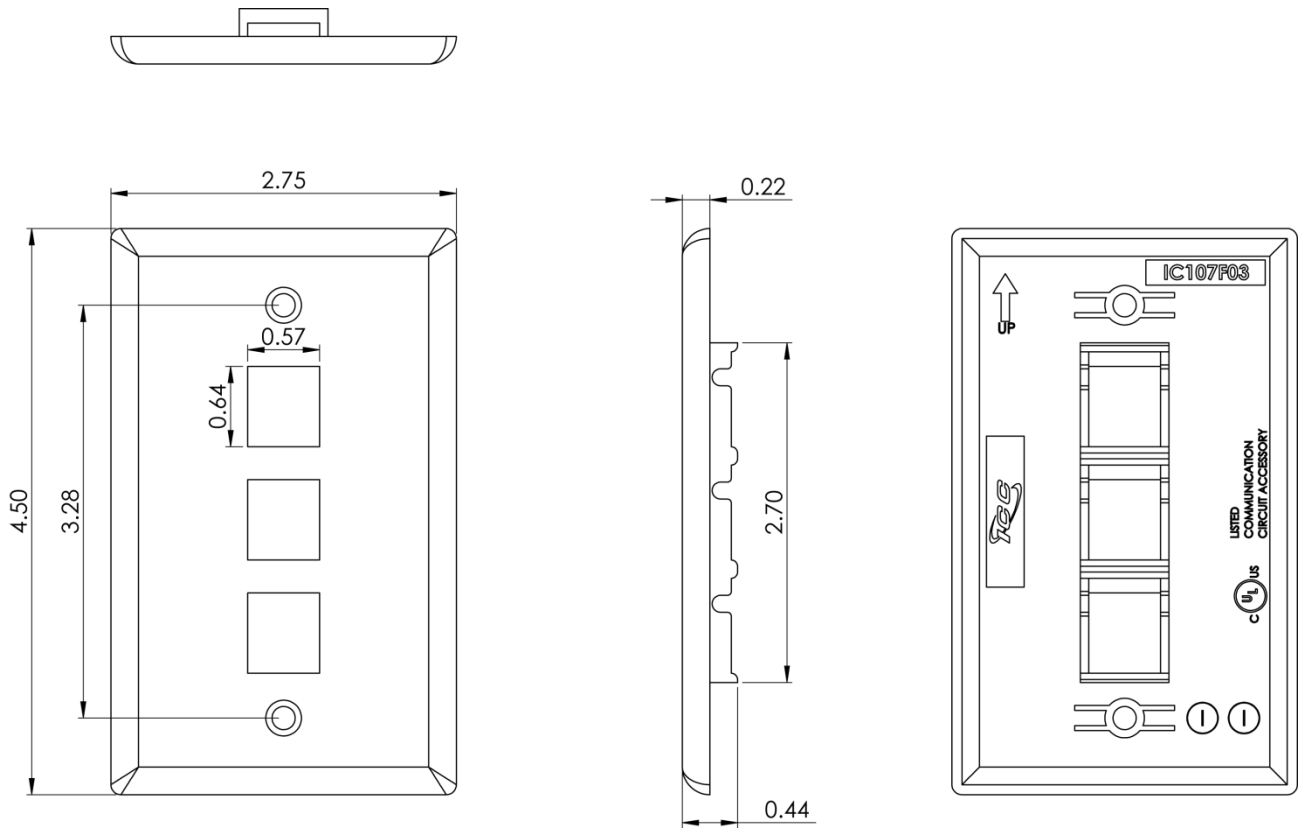

3-Port Single Gang Flat Faceplate

Package Includes:

- A. 3-Port Single Gang Flat Faceplate, **1 Piece**
- B. #6-32 x $\frac{3}{4}$ " Oval Head, Countersink, Deep Slotted Drive, Machine Screw, **2 Pieces**

Features and Benefits

- Configured to fit standard single gang outlet box
- Designed to support the distribution of voice, data, and other communication needs to the work area for commercial or residential applications
- Rugged and durable construction
- Accommodates a wide variety of easy to snap-in modules, providing configuration flexibility
- Accepts all IC107 modules
- ANSI/TIA-568-C and UL 1863 compliant