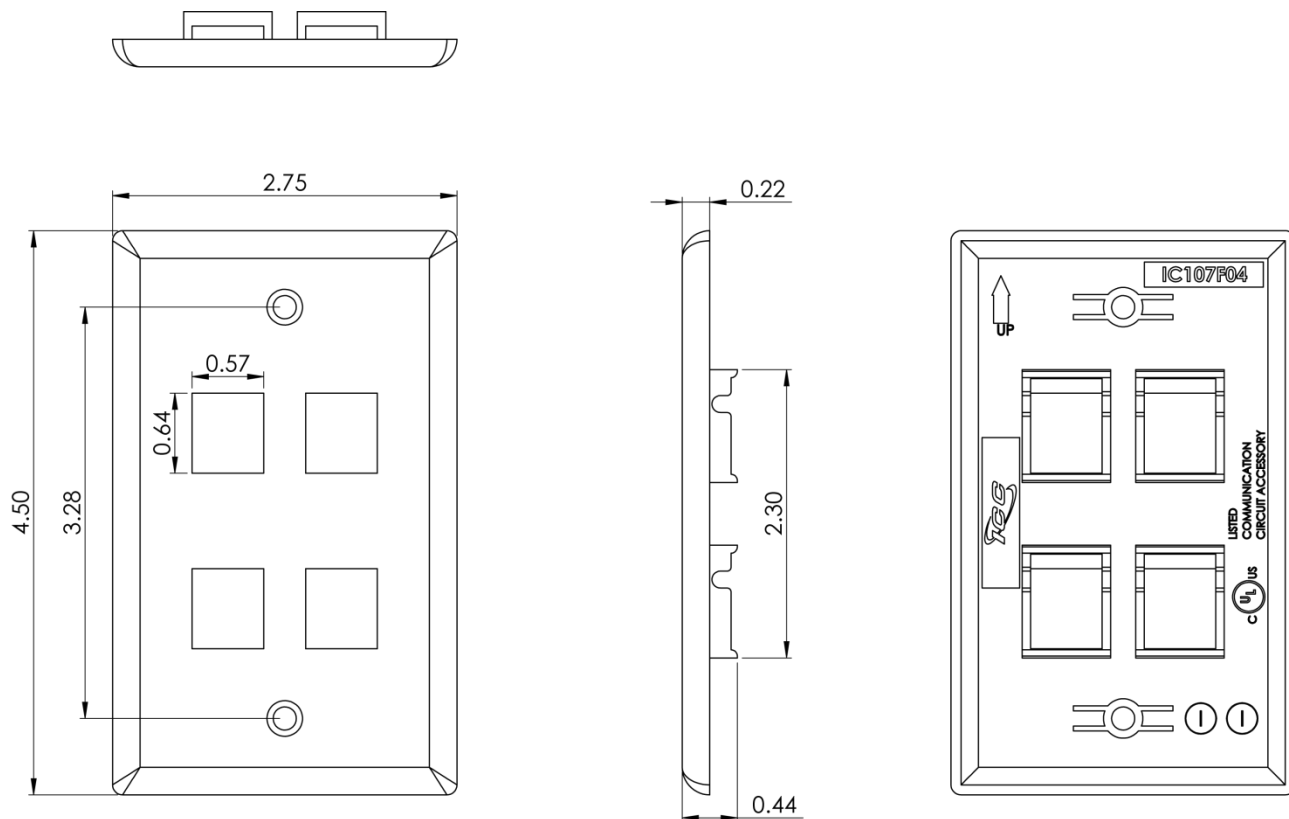

4-Port Single Gang Flat Faceplate

Package Includes:

- A. 4-Port Single Gang Flat Faceplate, **1 Piece**
- B. #6-32 x 3/4" Oval Head, Countersink, Deep Slotted Drive, Machine Screw, **2 Pieces**

Features and Benefits

- Configured to fit standard single gang outlet box
- Designed to support the distribution of voice, data, and other communication needs to the work area for commercial or residential applications
- Rugged and durable construction
- Accommodates a wide variety of easy to snap-in modules, providing configuration flexibility
- Accepts all IC107 modules
- ANSI/TIA-568-C and UL 1863 compliant
- Available in Almond, Black, Gray, Ivory, and White