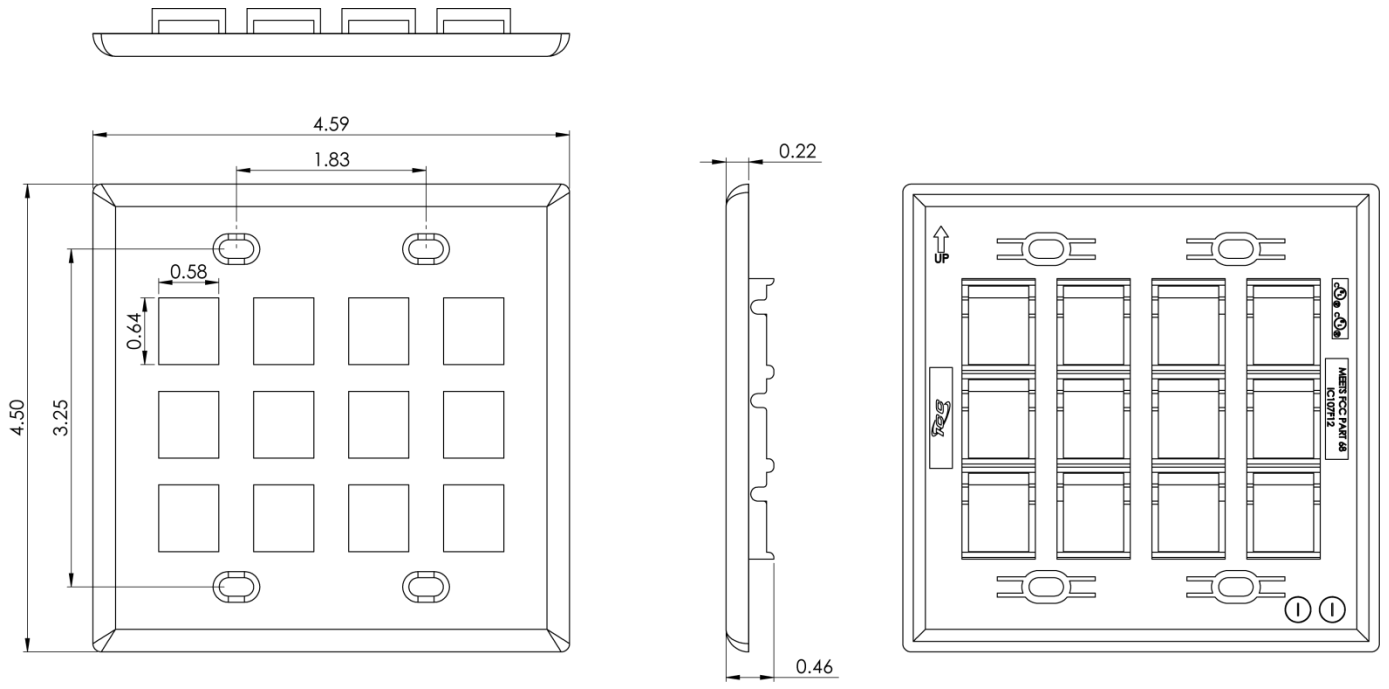

12-Port Double Gang Flat Faceplate

Package Includes:

- A. 12-Port Double Gang Flat Faceplate, **1 Piece**
- B. #6-32 x 3/4" Oval Head, Countersink, Deep Slotted Drive, Machine Screw, **4 Pieces**

Features and Benefits

- Configured to fit standard double gang outlet box
- Designed to support the distribution of voice, data, and other communication needs to the work area for commercial or residential applications
- Rugged and durable construction
- Accommodates a wide variety of easy to snap-in modules, providing configuration flexibility
- Accepts all IC107 modules
- ANSI/TIA-568-C and UL 1863 compliant
- Available in Almond, Black, Gray, Ivory, and White