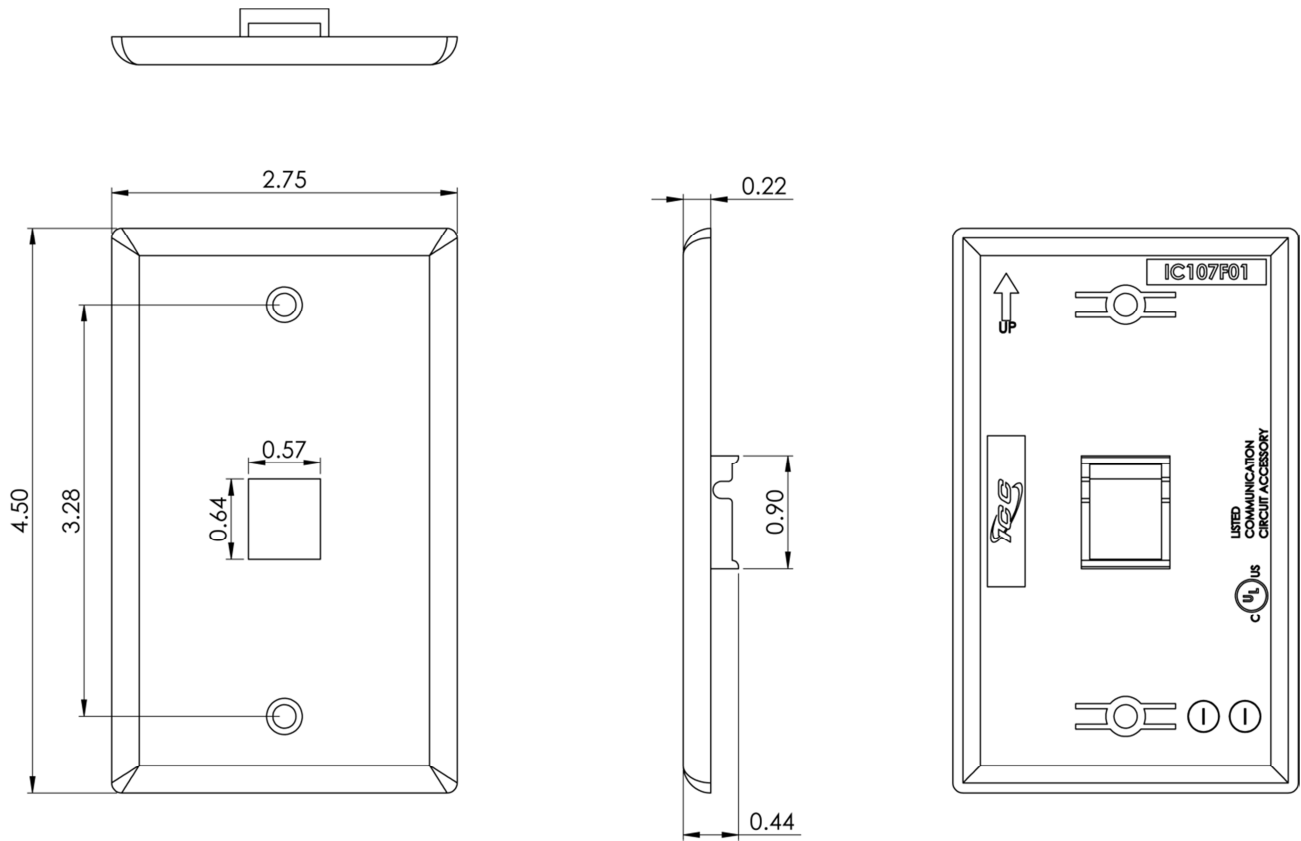

1-Port Single Gang Flat Faceplate, 25 Pack

Package Includes:

- A. 1-Port Single Gang Flat Faceplate, 25 Pieces**
- B. #6-32 x 3/4" Oval Head, Countersink, Deep Slotted Drive, Machine Screw, 50 Pieces**

Features and Benefits

- Configured to fit standard single gang outlet box
- Designed to support the distribution of voice, data, and other communication needs to the work area for commercial or residential applications
- Rugged and durable construction
- Accommodates a wide variety of easy to snap-in modules, providing configuration flexibility
- Accepts all IC107 modules
- ANSI/TIA-568-C and UL 1863 compliant
- Available in Ivory and White
- Country Of Origin: Taiwan
- TAA Compliant

Specifications

- Material: ABS, UL94V-0
- Finish: Texture
- Color: XX: IV-Ivory & WH-White