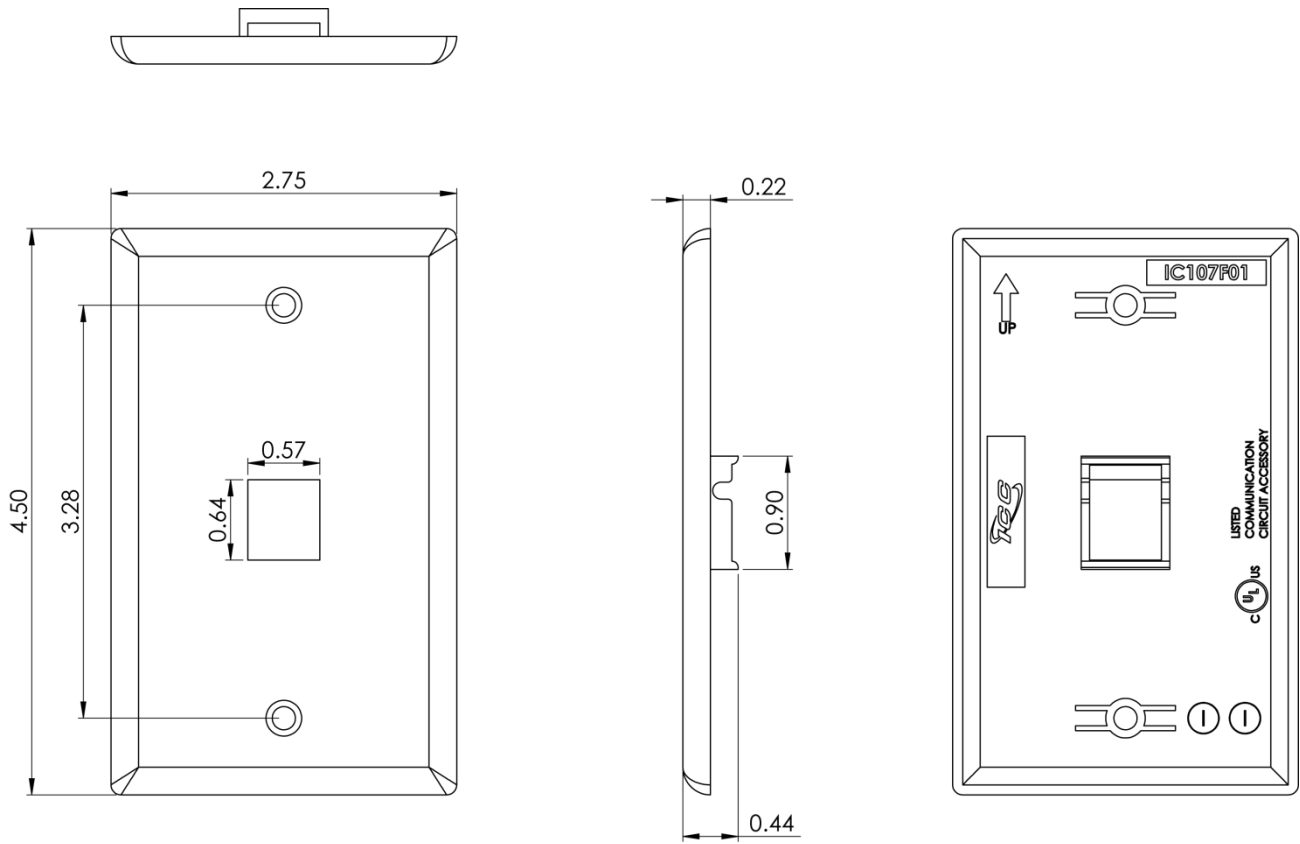

1-Port Single Gang Flat Faceplate, 25 Pack

Package Includes:

- A. 1-Port Single Gang Flat Faceplate, **25 Pieces**
- B. #6-32 x 3/4" Oval Head, Countersink, Deep Slotted Drive, Machine Screw, **50 Pieces**

Features and Benefits

- Configured to fit standard single gang outlet box
- Designed to support the distribution of voice, data, and other communication needs to the work area for commercial or residential applications
- Rugged and durable construction
- Accommodates a wide variety of easy to snap-in modules, providing configuration flexibility
- Accepts all IC107 modules
- ANSI/TIA-568-C and UL 1863 compliant
- Available in Ivory and White

Specifications

- Material: ABS, UL94V-0
- Finish: Texture
- Color: XX: IV-Ivory & WH-White