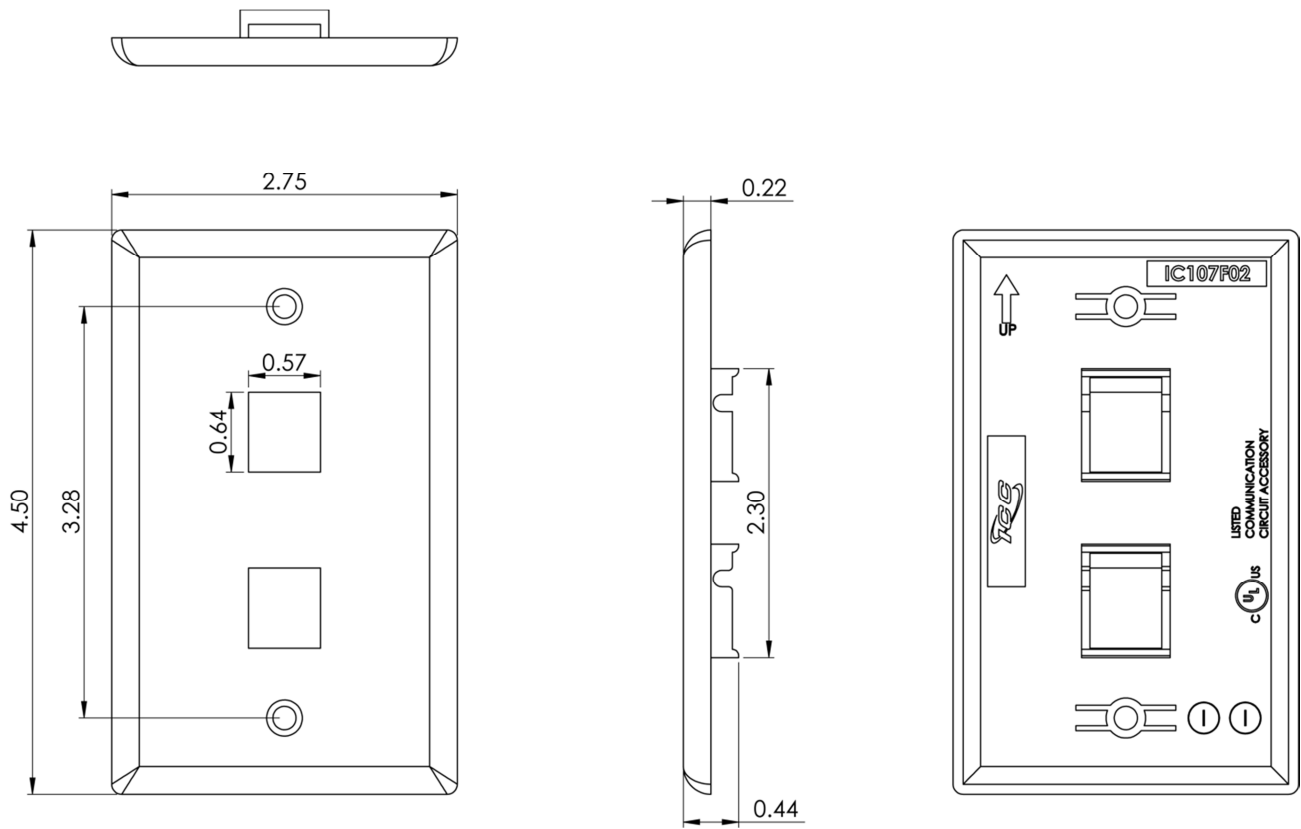

## 2-Port Single Gang Flat Faceplate, 25 Pack

### Package Includes:

- A. 2-Port Single Gang Flat Faceplate, 25 Pieces**
- B. #6-32 x 3/4" Oval Head, Countersink, Deep Slotted Drive, Machine Screw, 50 Pieces**

### Features and Benefits

- Configured to fit standard single gang outlet box
- Designed to support the distribution of voice, data, and other communication needs to the work area for commercial or residential applications
- Rugged and durable construction
- Accommodates a wide variety of easy to snap-in modules, providing configuration flexibility
- Accepts all IC107 modules
- ANSI/TIA-568-C and UL 1863 compliant
- Available in Ivory and White
- Country Of Origin: Taiwan
- TAA Compliant