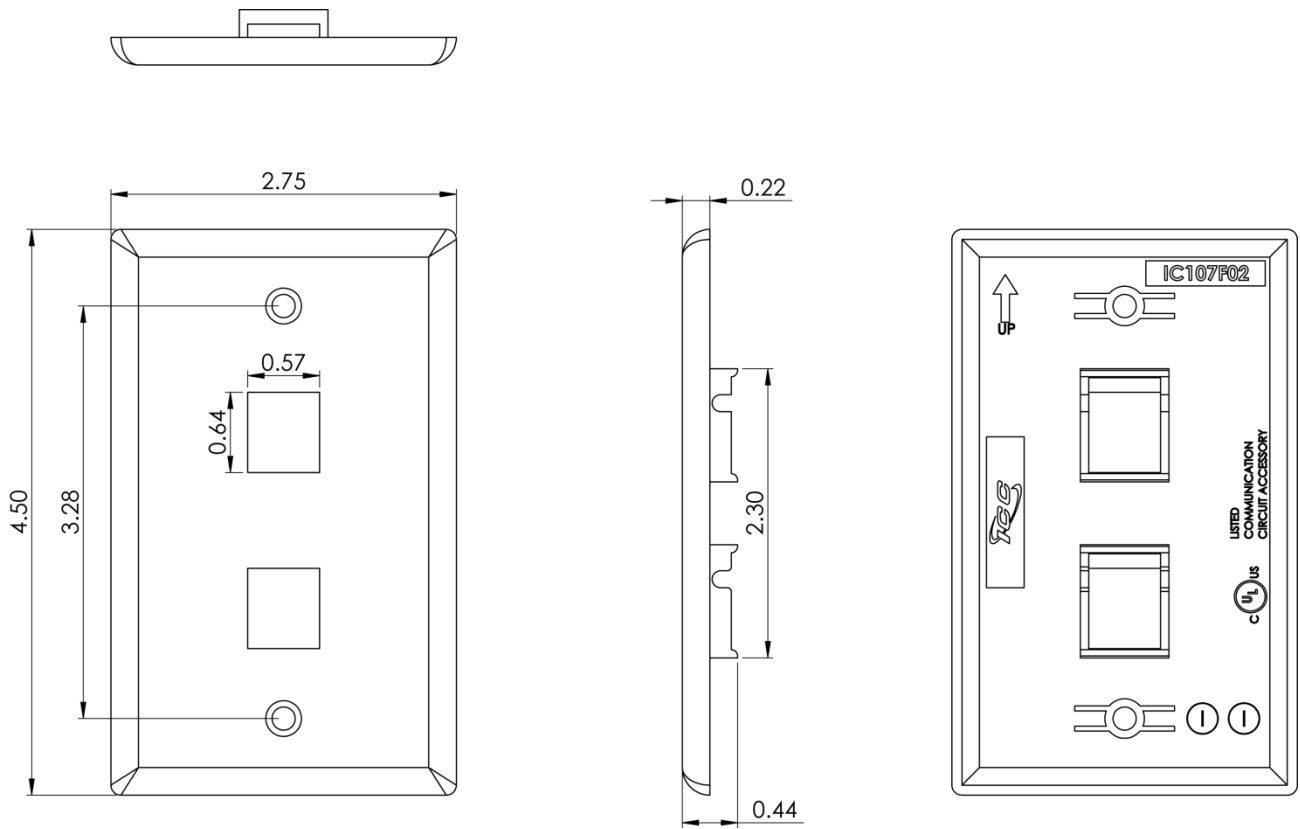

2-Port Single Gang Flat Faceplate, 25 Pack

Package Includes:

- A. 2-Port Single Gang Flat Faceplate, **25 Pieces**
- B. #6-32 x 3/4" Oval Head, Countersink, Deep Slotted Drive, Machine Screw, **50 Pieces**

Features and Benefits

- Configured to fit standard single gang outlet box
- Designed to support the distribution of voice, data, and other communication needs to the work area for commercial or residential applications
- Rugged and durable construction
- Accommodates a wide variety of easy to snap-in modules, providing configuration flexibility
- Accepts all IC107 modules
- ANSI/TIA-568-C and UL 1863 compliant
- Available in Ivory and White

NOTE: UNLESS OTHERWISE SPECIFIED

1. Material: ABS, UL 94V-0
2. Finish: Texture
3. Color (XX): IV- Ivory, & WH- White