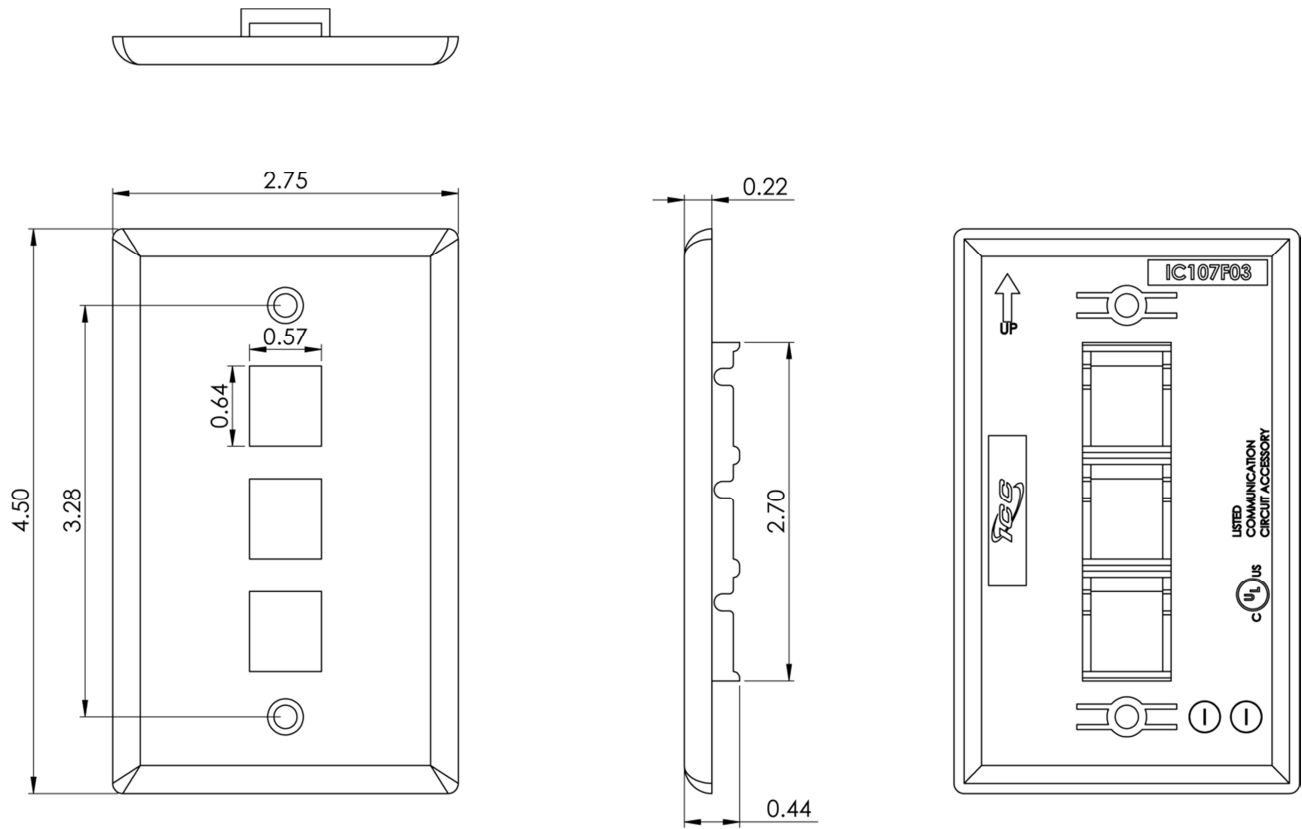

3-Port Single Gang Flat Faceplate, 25 Pack

Package Includes:

- A. 3-Port Single Gang Flat Faceplate, **25 Piece**
- B. #6-32 x 3/4" Oval Head, Countersink, Deep Slotted Drive, Machine Screw, **50 Pieces**

Features and Benefits

- Configured to fit standard single gang outlet box
- Designed to support the distribution of voice, data, and other communication needs to the work area for commercial or residential applications
- Rugged and durable construction
- Accommodates a wide variety of easy to snap-in modules, providing configuration flexibility
- Accepts all IC107 modules
- ANSI/TIA-568-C and UL 1863 compliant
- Available in Ivory and White
- Country Of Origin: Taiwan
- TAA Compliant

Specifications

- Material: ABS, UL94V-0
- Finish: Texture
- Color: XX: IV-Ivory & WH-White