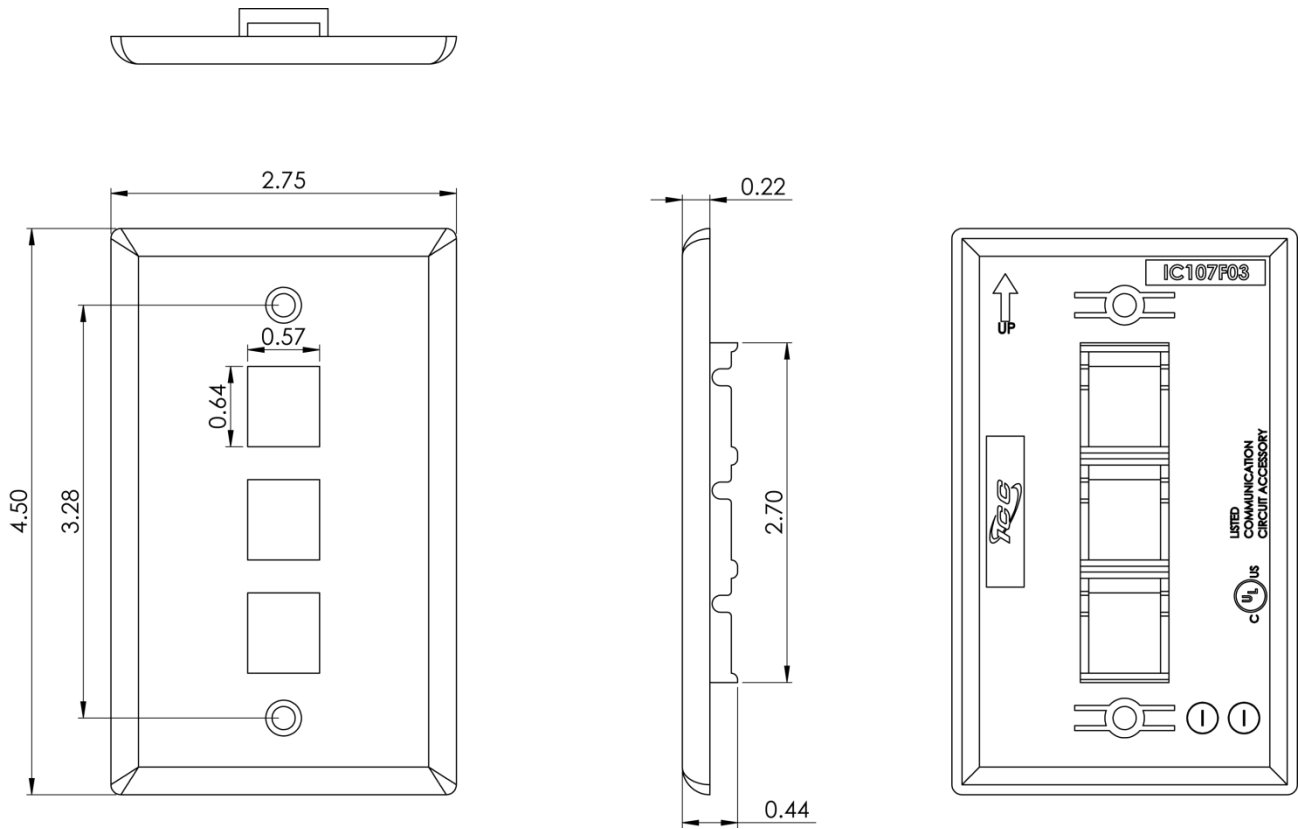

3-Port Single Gang Flat Faceplate, 25 Pack

Package Includes:

- A. 3-Port Single Gang Flat Faceplate, **25 Piece**
- B. #6-32 x $\frac{3}{4}$ " Oval Head, Countersink, Deep Slotted Drive, Machine Screw, **50 Pieces**

Features and Benefits

- Configured to fit standard single gang outlet box
- Designed to support the distribution of voice, data, and other communication needs to the work area for commercial or residential applications
- Rugged and durable construction
- Accommodates a wide variety of easy to snap-in modules, providing configuration flexibility
- Accepts all IC107 modules
- ANSI/TIA-568-C and UL 1863 compliant
- Available in Ivory and White

Specifications

- Material: ABS, UL94V-0
- Finish: Texture
- Color: XX: IV-Ivory & WH-White