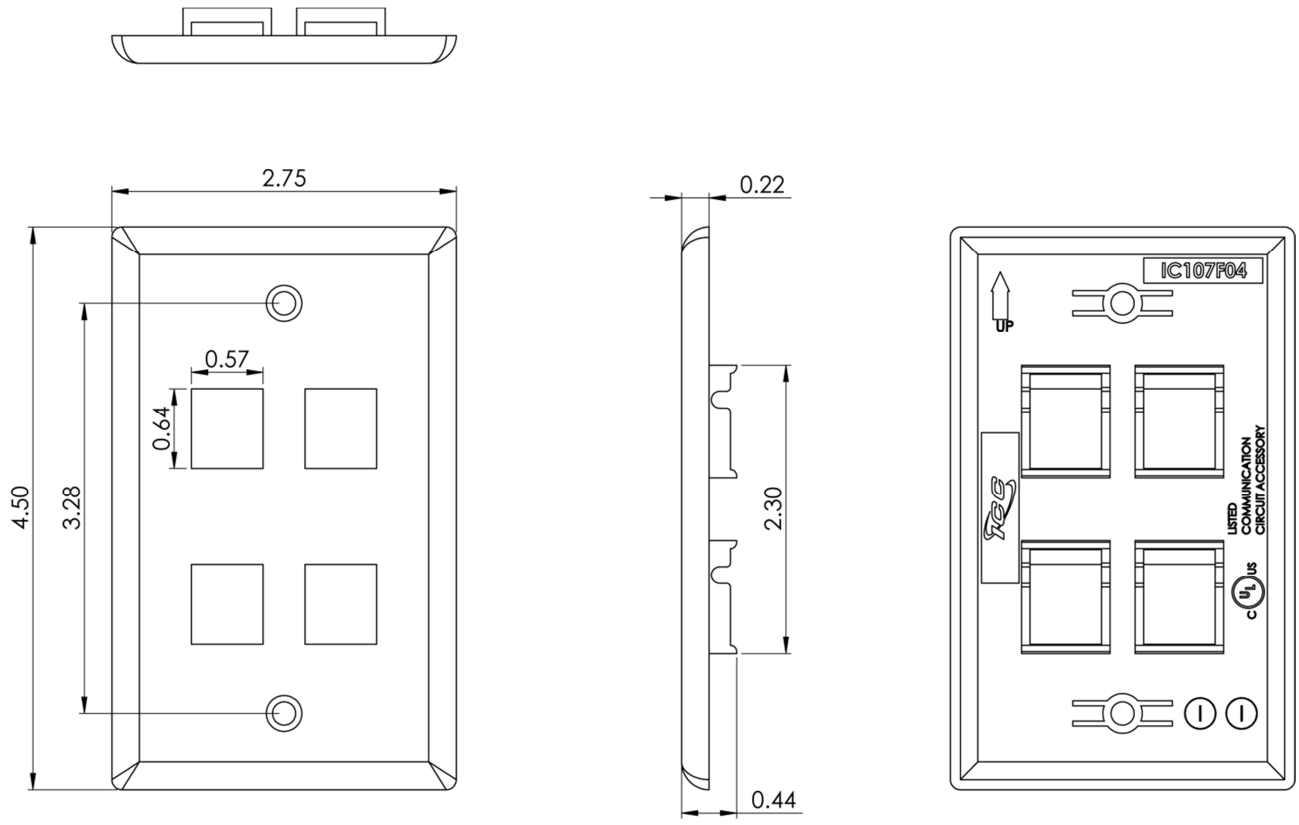

## 4-Port Single Gang Flat Faceplate, 25 Pack

### Package Includes:

- A. 4-Port Single Gang Flat Faceplate, **25 Pieces**
- B. #6-32 x 3/4" Oval Head, Countersink, Deep Slotted Drive, Machine Screw, **50 Pieces**

### Features and Benefits

- Configured to fit standard single gang outlet box
- Designed to support the distribution of voice, data, and other communication needs to the work area for commercial or residential applications
- Rugged and durable construction
- Accommodates a wide variety of easy to snap-in modules, providing configuration flexibility
- Accepts all IC107 modules
- ANSI/TIA-568-C and UL 1863 compliant
- Available in Ivory and White
- Country Of Origin: Taiwan
- TAA Compliant