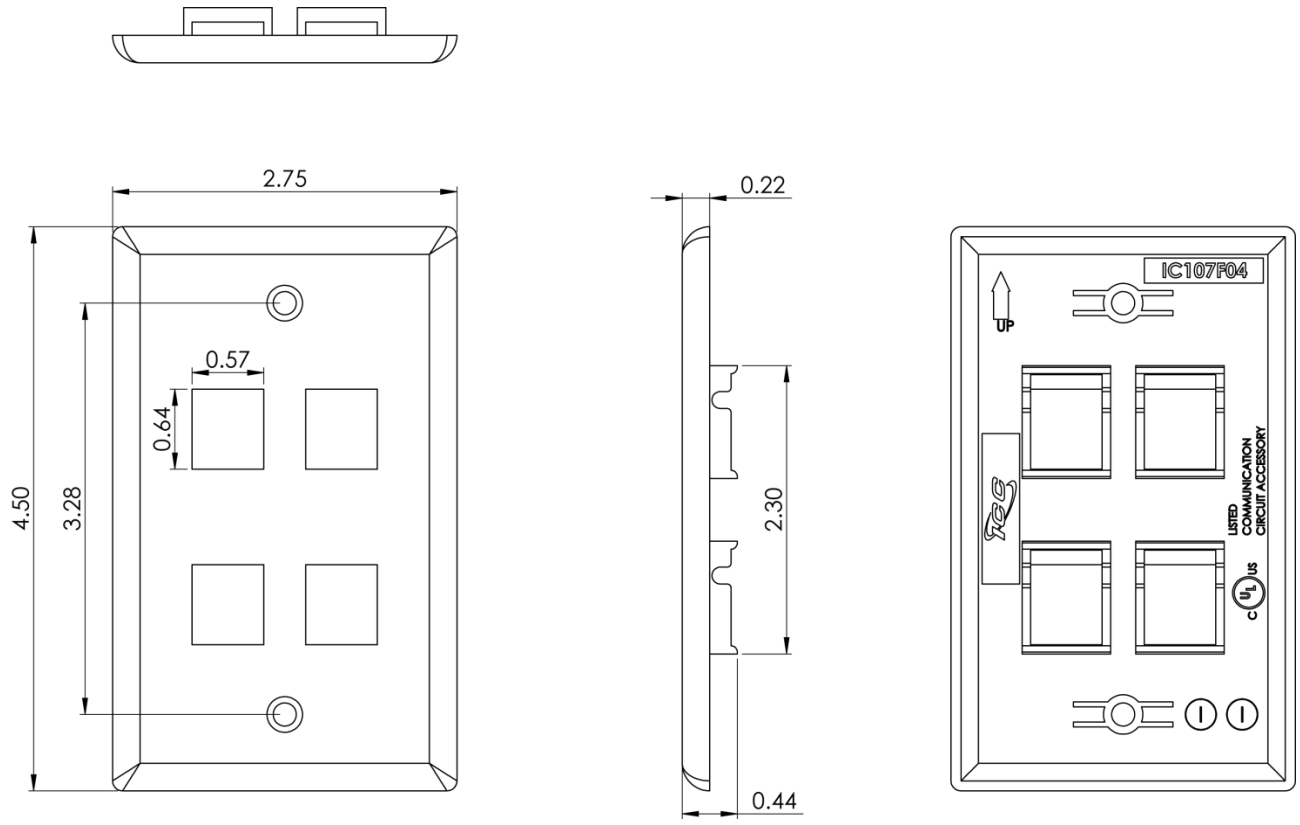

4-Port Single Gang Flat Faceplate, 25 Pack

Package Includes:

- A. 4-Port Single Gang Flat Faceplate, **25 Pieces**
- B. #6-32 x 3/4" Oval Head, Countersink, Deep Slotted Drive, Machine Screw, **50 Pieces**

Features and Benefits

- Configured to fit standard single gang outlet box
- Designed to support the distribution of voice, data, and other communication needs to the work area for commercial or residential applications
- Rugged and durable construction
- Accommodates a wide variety of easy to snap-in modules, providing configuration flexibility
- Accepts all IC107 modules
- ANSI/TIA-568-C and UL 1863 compliant
- Available in Ivory and White