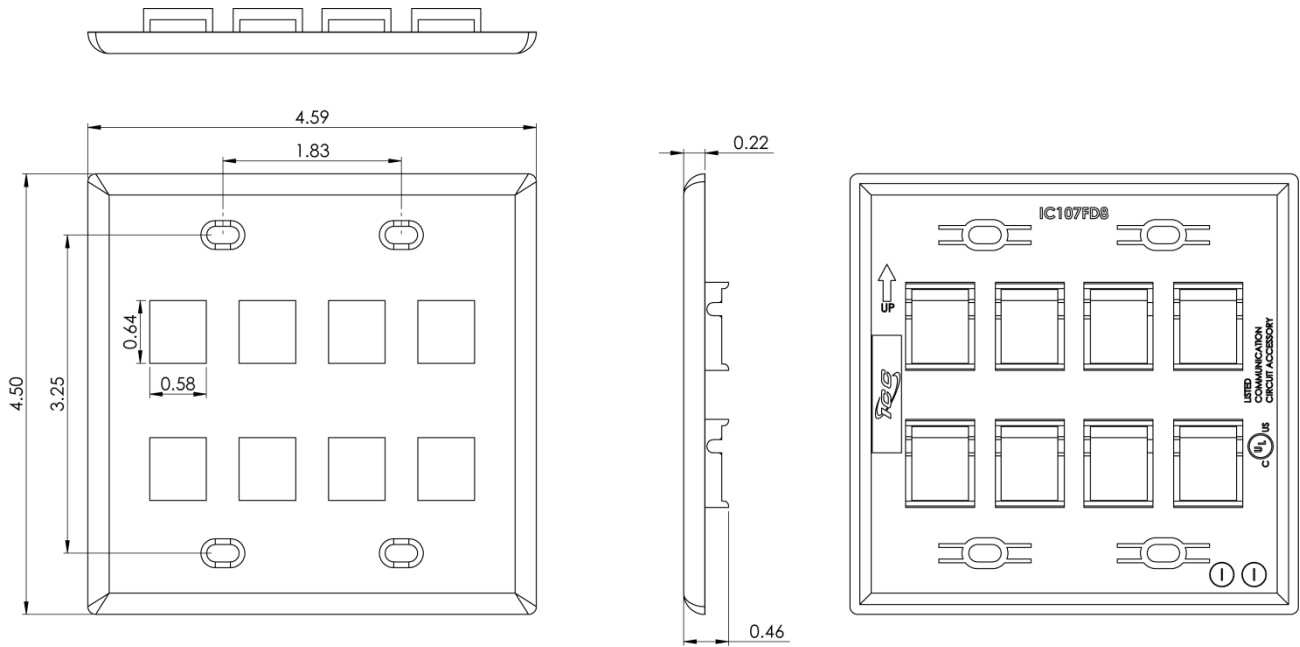

8-Port Double Gang Flat Faceplate

Package Includes:

- A. 8-Port Double Gang Flat Faceplate, **1 Piece**
- B. #6-32 x 3/4" Oval Head, Countersink Machine Screw, **4 Pieces**

Features and Benefits

- Configured to fit standard double gang outlet box
- Designed to support the distribution of voice, data, and other communication needs to the work area for commercial or residential applications
- Rugged and durable construction
- Accommodates a wide variety of easy to snap-in modules, providing configuration flexibility
- Accepts all IC107 modules
- ANSI/TIA-568-C and UL 1863 compliant
- Available in Ivory and White

Specifications

- Material: ABS, UL94V-0
- Finish: Texture
- Color: XX: IV-Ivory & WH-White