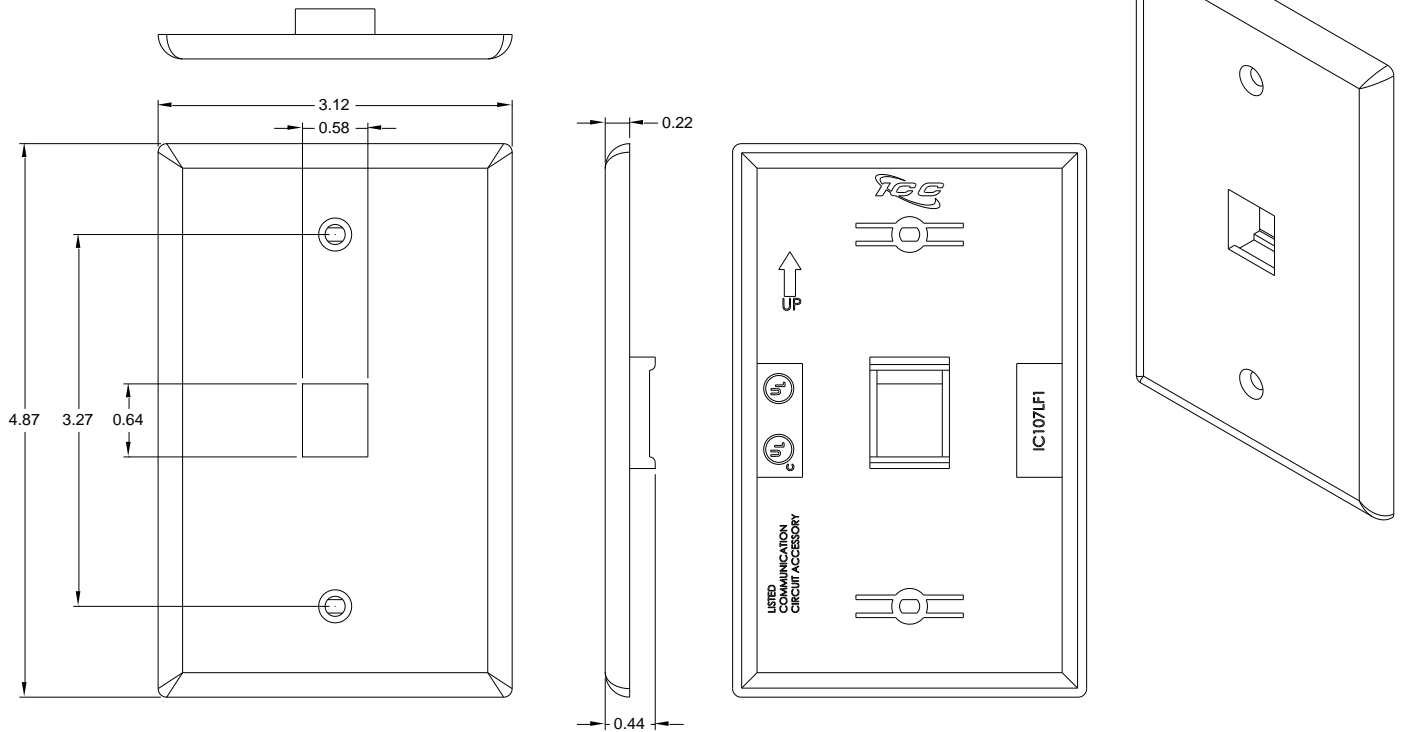

# 1-Port Single Gang Oversized Faceplate

## Package Includes:

- A. 1-Port Single Gang Oversized Faceplate, **1 Piece**
- B. #6-32 x 3/4" Oval Head, Countersink, Deep Slotted Drive, Machine Screw, **2 Pieces**

## Features and Benefits

- Configured to fit standard single gang outlet box
- Designed to support the distribution of voice, data, and other communication needs to the work area for commercial or residential applications
- Rugged and durable construction
- Designed to help cover uneven and jagged drywall cuts
- Accommodates a wide variety of easy to snap-in modules, providing configuration flexibility
- Accepts all IC107 modules
- ANSI/TIA-568-C and UL 1863 compliant