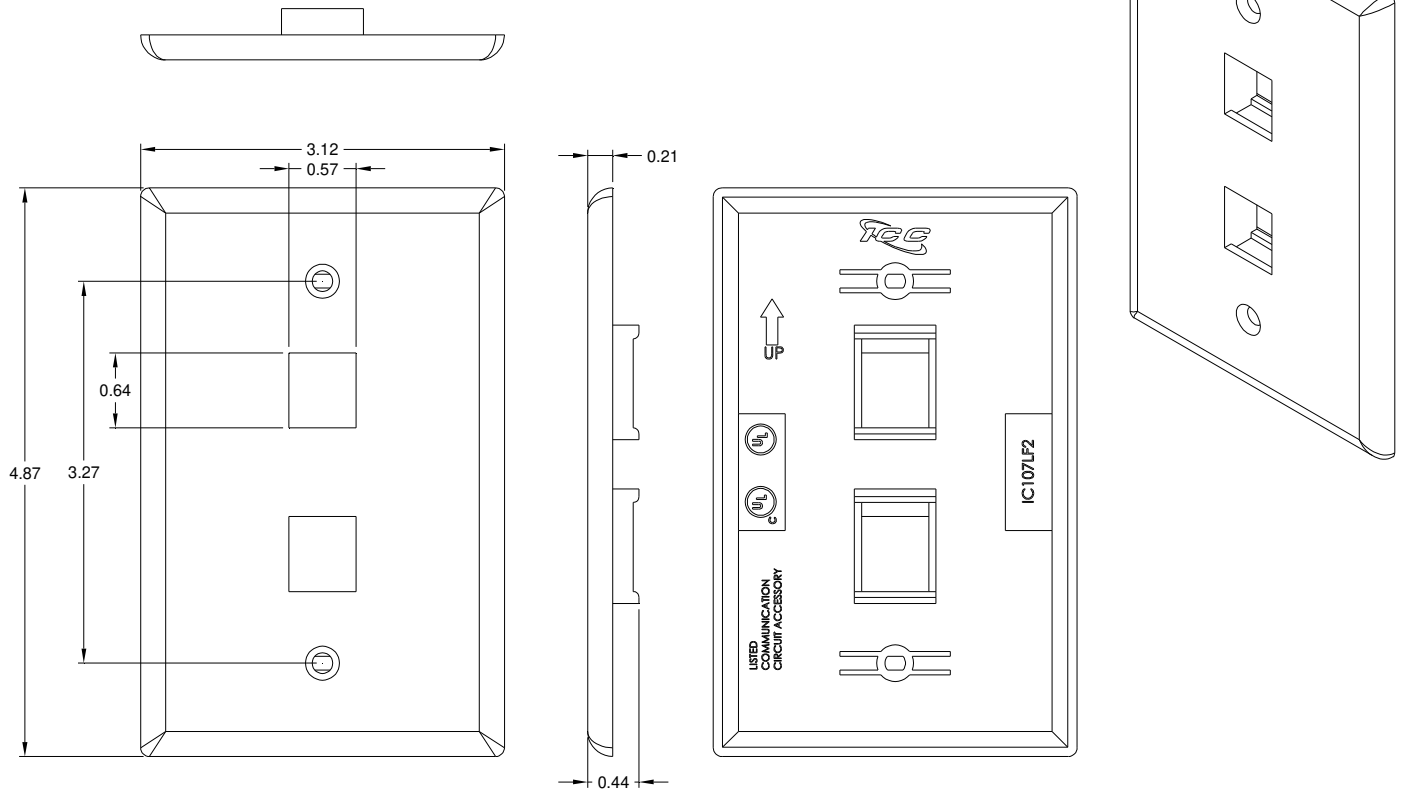

## 2-Port Single Gang Oversized Faceplate

### Package Includes:

- A. 2-Port Single Gang Oversized Faceplate, **1 Piece**
- B. #6-32 x 3/4" Oval Head, Countersink, Deep Slotted Drive, Machine Screw, **2 Pieces**

### Features and Benefits

- Configured to fit standard single gang outlet box
- Designed to support the distribution of voice, data, and other communication needs to the work area for commercial or residential applications
- Rugged and durable construction
- Designed to help cover uneven and jagged drywall cuts
- Accommodates a wide variety of easy to snap-in modules, providing configuration flexibility
- Accepts all IC107 modules
- ANSI/TIA-568-C and UL 1863 compliant
- Country Of Origin: Taiwan
- TAA Compliant