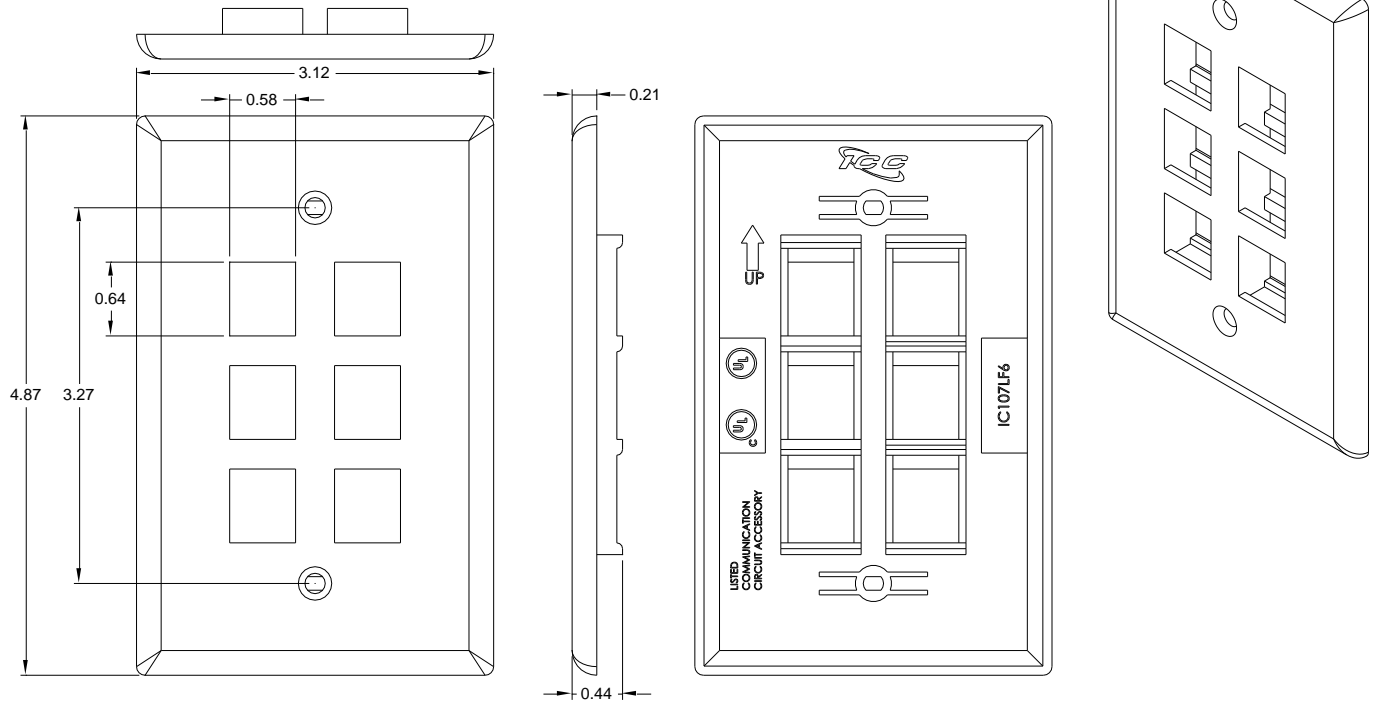

6-Port Single Gang Oversized Faceplate

Package Includes:

- A. 6-Port Single Gang Oversized Faceplate, **1 Piece**
- B. #6-32 x 3/4" Oval Head, Countersink, Deep Slotted Drive, Machine Screw, **2 Pieces**

Features and Benefits

- Configured to fit standard single gang outlet box
- Designed to support the distribution of voice, data, and other communication needs to the work area for commercial or residential applications
- Rugged and durable construction
- Designed to help cover uneven and jagged drywall cuts
- Accommodates a wide variety of easy to snap-in modules, providing configuration flexibility
- Accepts all IC107 modules
- ANSI/TIA-568-C and UL 1863 compliant