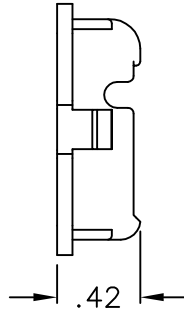

### Features and Benefits:

- Provides a flexible solution for copper and fiber work area connectivity
- Rugged and durable construction
- Easy system administration with use of enclosed icon
- Compatible with all IC108 faceplates, multi-media boxes/outlets, Euro style box, and blank patch panels
- Accommodates a wide variety of easy to snap-in modules, providing configuration flexibility
- Accepts all IC107 modules allowing for installation flexibility
- Available in ivory and white
- ANSI/TIA-568-C and UL 1863 compliant

### BEZEL, ELITE, FLAT, 1-PORT

ITEM NO.	IC108BF1XX
DWG NO.	PS108BF100

REV.	B
PAGE NO.	1

CUSTOMER CARE / TECHNICAL SUPPORT \* CSR@ICC.COM / 888-ASK-4-ICC (275-4422) \* 2100 E. Valencia Dr, Suite D, Fullerton, CA 92831 \* www.icc.com