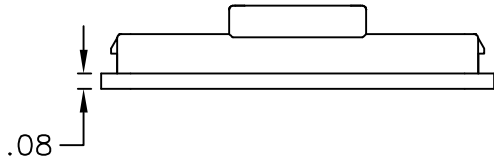

NOTE: UNLESS OTHERWISE SPECIFIED

1. HOUSING:

- A. MATERIAL: ABS, UL 94V-0
- B. SURFACE FINISHING: TEXTURE
- C. COLOR: XX: IV-IVORY & WH-WHITE

UL US FILE NO. 125268

BEZEL, ELITE, FLAT, 1-PORT		 <i>PremiumProducts</i> <i>ProvenPerformance</i> <i>CompetitivePrices</i>	
ITEM NO.	IC108BF1XX		REV. B
DWG NO.	PS108BF100		PAGE NO. 2

CUSTOMER CARE / TECHNICAL SUPPORT * CSR@ICC.COM / 888-ASK-4-ICC (275-4422) * 2100 E. Valencia Dr, Suite D, Fullerton, CA 92831 * www.icc.com