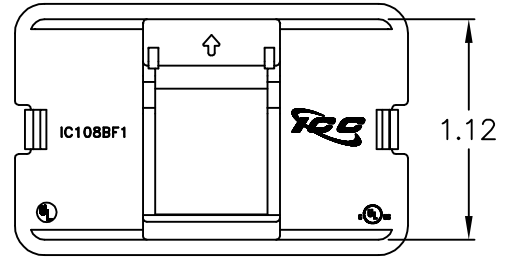

### Package includes:

- A. 1-Port Flat Elite Bezel, 1 pc
- B.  /  Icon, 1 pc

### Features and Benefits:

- Provides a flexible solution for copper and fiber work area connectivity
- Rugged and durable construction
- Easy system administration with use of enclosed icon
- Compatible with all IC108 faceplates, multi-media boxes/outlets, Euro style box, and blank patch panels
- Accommodates a wide variety of easy to snap-in modules, providing configuration flexibility
- Accepts all IC107 modules allowing for installation flexibility
- Available in ivory and white
- ANSI/TIA-568-C and UL 1863 compliant

### BEZEL, ELITE, FLAT, 1-PORT

ITEM NO.	IC108BF1XX
DWG NO.	PS108BF100

REV.	B
PAGE NO.	1

CUSTOMER CARE / TECHNICAL SUPPORT \* CSR@ICC.COM / 888-ASK-4-ICC (275-4422) \* 2100 E. Valencia Dr, Suite D, Fullerton, CA 92831 \* www.icc.com