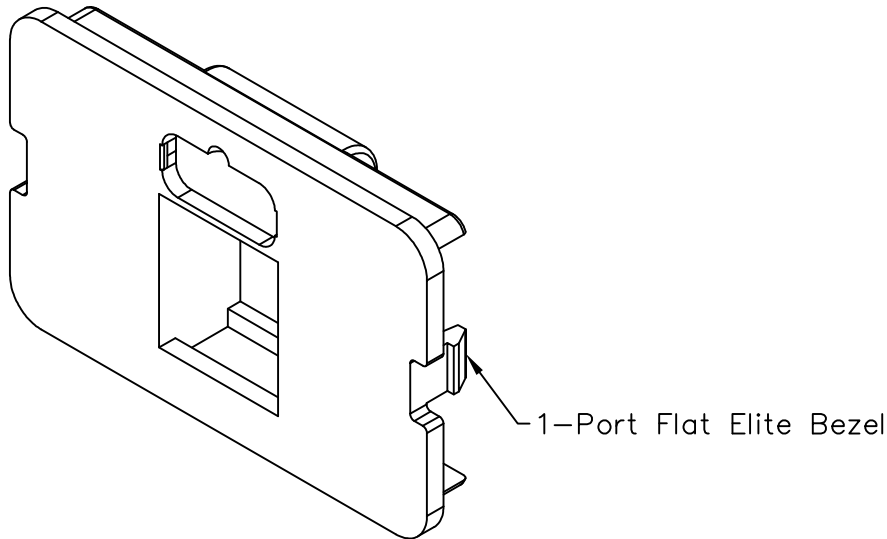

# 1-Port Flat Elite Bezel

### Package includes:

- A. 1-Port Flat Elite Bezel, 1 pc
- B.  /  Icon, 1 pc

### Features and Benefits:

- Provides a flexible solution for copper and fiber work area connectivity
- Rugged and durable construction
- Easy system administration with use of enclosed icon
- Compatible with all IC108 faceplates, multi-media boxes/outlets, Euro style box, and blank patch panels
- Accommodates a wide variety of easy to snap-in modules, providing configuration flexibility
- Accepts all IC107 modules allowing for installation flexibility
- Available in ivory and white
- ANSI/TIA-568-C and UL 1863 compliant