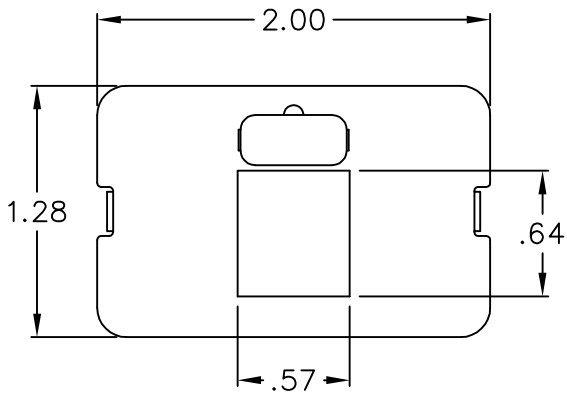

### BEZEL, ELITE, FLAT, 1-PORT

ITEM NO.	IC108BF1XX
DWG NO.	PS108BF100

REV.	B
PAGE NO.	1

CUSTOMER CARE / TECHNICAL SUPPORT \* CSR@ICC.COM / 888-ASK-4-ICC (275-4422) \* 2100 E. Valencia Dr, Suite D, Fullerton, CA 92831 \* www.icc.com