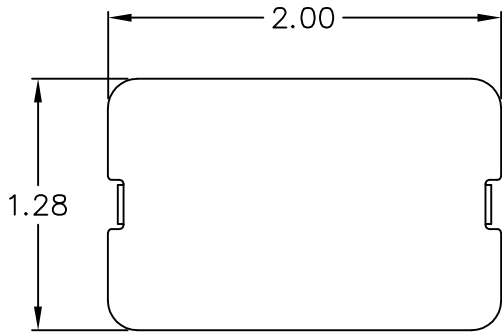

### BEZEL, ELITE, FLAT, BLANK

ITEM NO.	IC108BFBXX
DWG NO.	PS108BFB00

REV.	B
PAGE NO.	1

CUSTOMER CARE / TECHNICAL SUPPORT \* CSR@ICC.COM / 888-ASK-4-ICC (275-4422) \* 2100 E. Valencia Dr, Suite D, Fullerton, CA 92831 \* www.icc.com