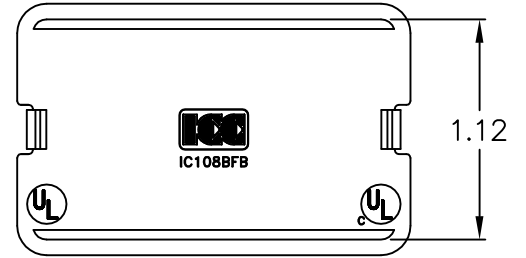

### BEZEL, ELITE, FLAT, BLANK

ITEM NO.	IC108BFBXX
DWG NO.	PS108BFB00

REV.	B
PAGE NO.	1

CUSTOMER CARE / TECHNICAL SUPPORT \* CSR@ICC.COM / 888-ASK-4-ICC (275-4422) \* 2100 E. Valencia Dr, Suite D, Fullerton, CA 92831 \* www.icc.com