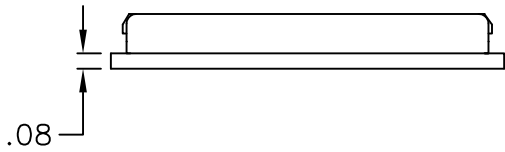

### BEZEL, ELITE, FLAT, BLANK

ITEM NO.	IC108BFBXX
DWG NO.	PS108BFB00

REV.	B
PAGE NO.	1

CUSTOMER CARE / TECHNICAL SUPPORT \* CSR@ICC.COM / 888-ASK-4-ICC (275-4422) \* 2100 E. Valencia Dr, Suite D, Fullerton, CA 92831 \* www.icc.com