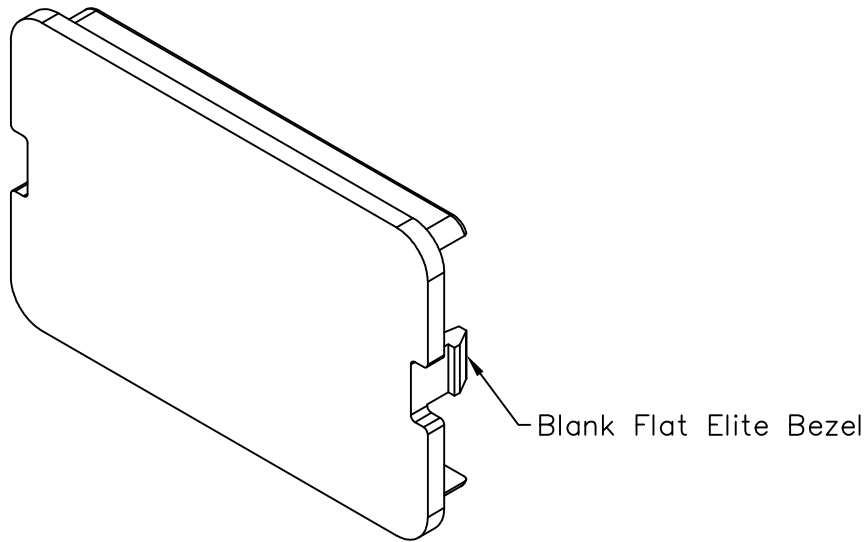

# Blank Flat Elite Bezel

### Package includes:

A. Blank Flat Elite Bezel, 1 pc

### Features and Benefits:

- Covers unused openings
- Rugged and durable construction
- Compatible with all IC108 faceplates, multi-media boxes/outlets, Euro style box, and blank patch panels
- Available in ivory and white
- ANSI/TIA-568-C and UL 1863 compliant