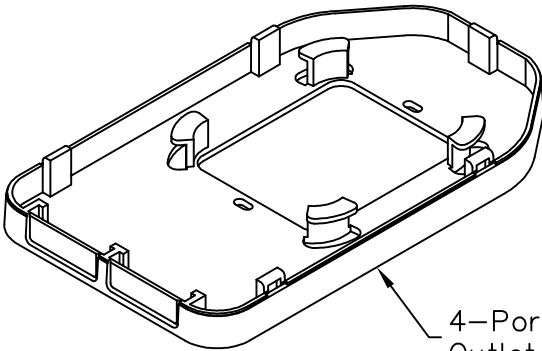

4-Port Single Gang Multi-Media Outlet

PRODUCT SPECIFICATION

4-Port Multi-Media Outlet Cover

4-Port Multi-Media Outlet Base

Package includes:

- A. 4-Port Multi-Media Outlet Cover, 1 pc
- B. 4-Port Multi-Media Outlet Base, 1 pc
- C.  Icon, 4 pcs
- D. ICC Label Cover, 2 pcs
- E. Clear Label Cover, 2 pcs
- F. Paper Label, 2 pcs
- G. #6-32 x 3/4" Pan Head Machine Screw, 2 pcs

ICC Label Cover

Clear Label Cover

Features and Benefits:

- Consolidates multiple fiber and copper inputs and distributes them to multiple workstations
- Configured to fit all standard NEMA single gang electrical boxes
- 2 front and 2 bottom openings distribute up to 16 fiber connections to as many as 8 users
- Front loading bezels provide quick access to the system without disrupting other internal connections
- True modular multimedia system accepts fiber, copper, and coax
- Integrated internal routing posts and cable management system with evenly spaced cable tie anchor points
- Rear cable entry for clean external appearance
- Rugged and durable construction
- Easy station identification with use of enclosed labels protected by clear plastic covers
- Easy system administration with use of enclosed icons
- Accepts all IC108 bezels and ICFOB fiber optic adapter bezels
- Available in gray, ivory, and white
- ANSI/TIA-568-C and UL 1863 compliant