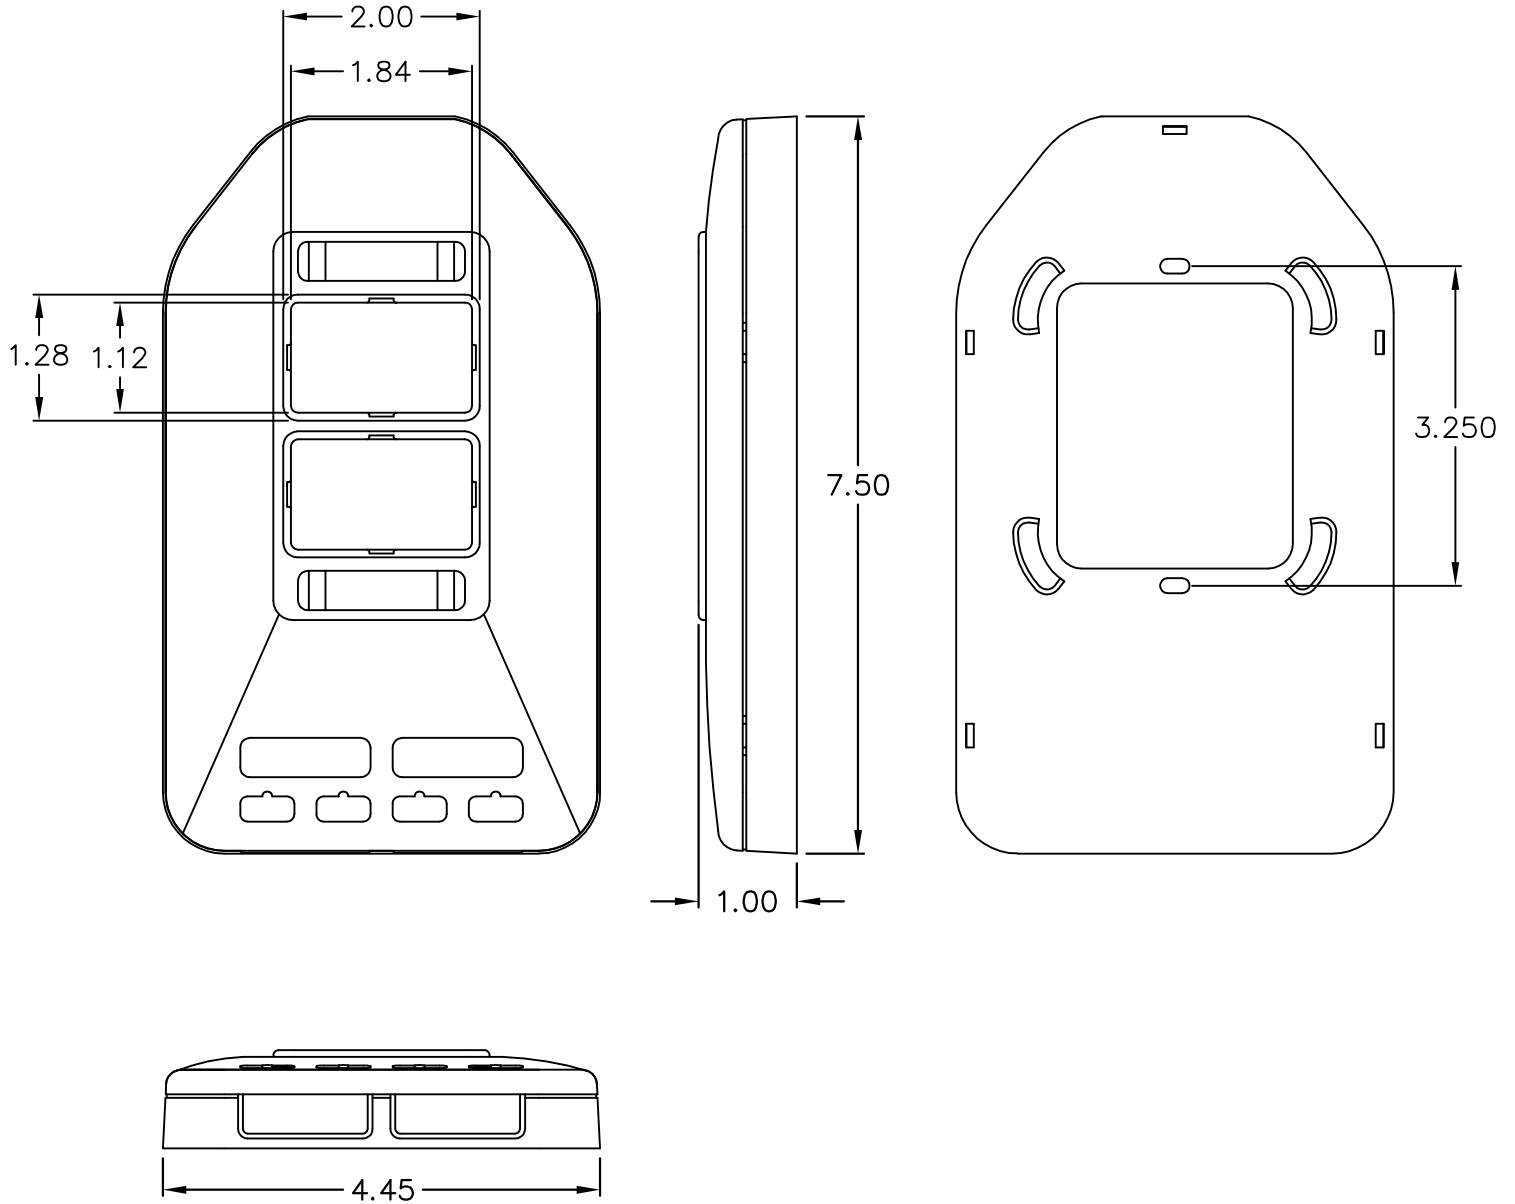

4-Port Single Gang Multi-Media Outlet

PRODUCT SPECIFICATION

4-Port Multi-Media Outlet Cover

4-Port Multi-Media Outlet Base

Package includes:

- A. 4-Port Multi-Media Outlet Cover, 1 pc
- B. 4-Port Multi-Media Outlet Base, 1 pc
- C.  Icon, 4 pcs
- D. ICC Label Cover, 2 pcs
- E. Clear Label Cover, 2 pcs
- F. Paper Label, 2 pcs
- G. #6-32 x 3/4" Pan Head Machine Screw, 2 pcs

ICC Label Cover

Clear Label Cover

Features and Benefits:

- Consolidates multiple fiber and copper inputs and distributes them to multiple workstations
- Configured to fit all standard NEMA single gang electrical boxes
- 2 front and 2 bottom openings distribute up to 16 fiber connections to as many as 8 users
- Front loading bezels provide quick access to the system without disrupting other internal connections
- True modular multimedia system accepts fiber, copper, and coax
- Integrated internal routing posts and cable management system with evenly spaced cable tie anchor points
- Rear cable entry for clean external appearance
- Rugged and durable construction
- Easy station identification with use of enclosed labels protected by clear plastic covers
- Easy system administration with use of enclosed icons
- Accepts all IC108 bezels and ICFOB fiber optic adapter bezels
- Available in gray, ivory, and white
- ANSI/TIA-568-C and UL 1863 compliant

MULTI-MEDIA OUTLET, 1-GANG

ITEM NO. IC108WBSXX
 DWG NO. PS108WBS00

REV. A
 PAGE NO. 1

CUSTOMER CARE / TECHNICAL SUPPORT * CSR@ICC.COM / 888-ASK-4-ICC (275-4422) * 2100 E. Valencia Dr, Suite D, Fullerton, CA 92831 * www.icc.com