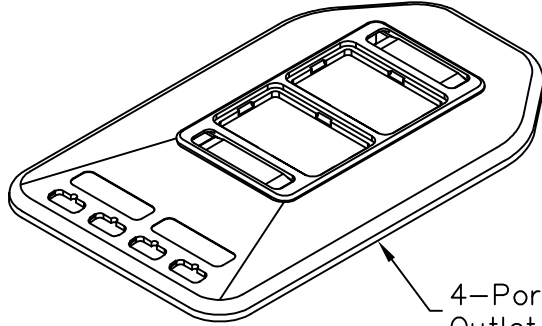

4-Port Single Gang Multi-Media Outlet

PRODUCT SPECIFICATION

4-Port Multi-Media Outlet Cover

4-Port Multi-Media Outlet Base

Package includes:

- A. 4-Port Multi-Media Outlet Cover, 1 pc
- B. 4-Port Multi-Media Outlet Base, 1 pc
- C.  Icon, 4 pcs
- D. ICC Label Cover, 2 pcs
- E. Clear Label Cover, 2 pcs
- F. Paper Label, 2 pcs
- G. #6-32 x 3/4" Pan Head Machine Screw, 2 pcs

ICC Label Cover

Clear Label Cover

Features and Benefits:

- Consolidates multiple fiber and copper inputs and distributes them to multiple workstations
- Configured to fit all standard NEMA single gang electrical boxes
- 2 front and 2 bottom openings distribute up to 16 fiber connections to as many as 8 users
- Front loading bezels provide quick access to the system without disrupting other internal connections
- True modular multimedia system accepts fiber, copper, and coax
- Integrated internal routing posts and cable management system with evenly spaced cable tie anchor points
- Rear cable entry for clean external appearance
- Rugged and durable construction
- Easy station identification with use of enclosed labels protected by clear plastic covers
- Easy system administration with use of enclosed icons
- Accepts all IC108 bezels and ICFOB fiber optic adapter bezels
- Available in gray, ivory, and white
- ANSI/TIA-568-C and UL 1863 compliant