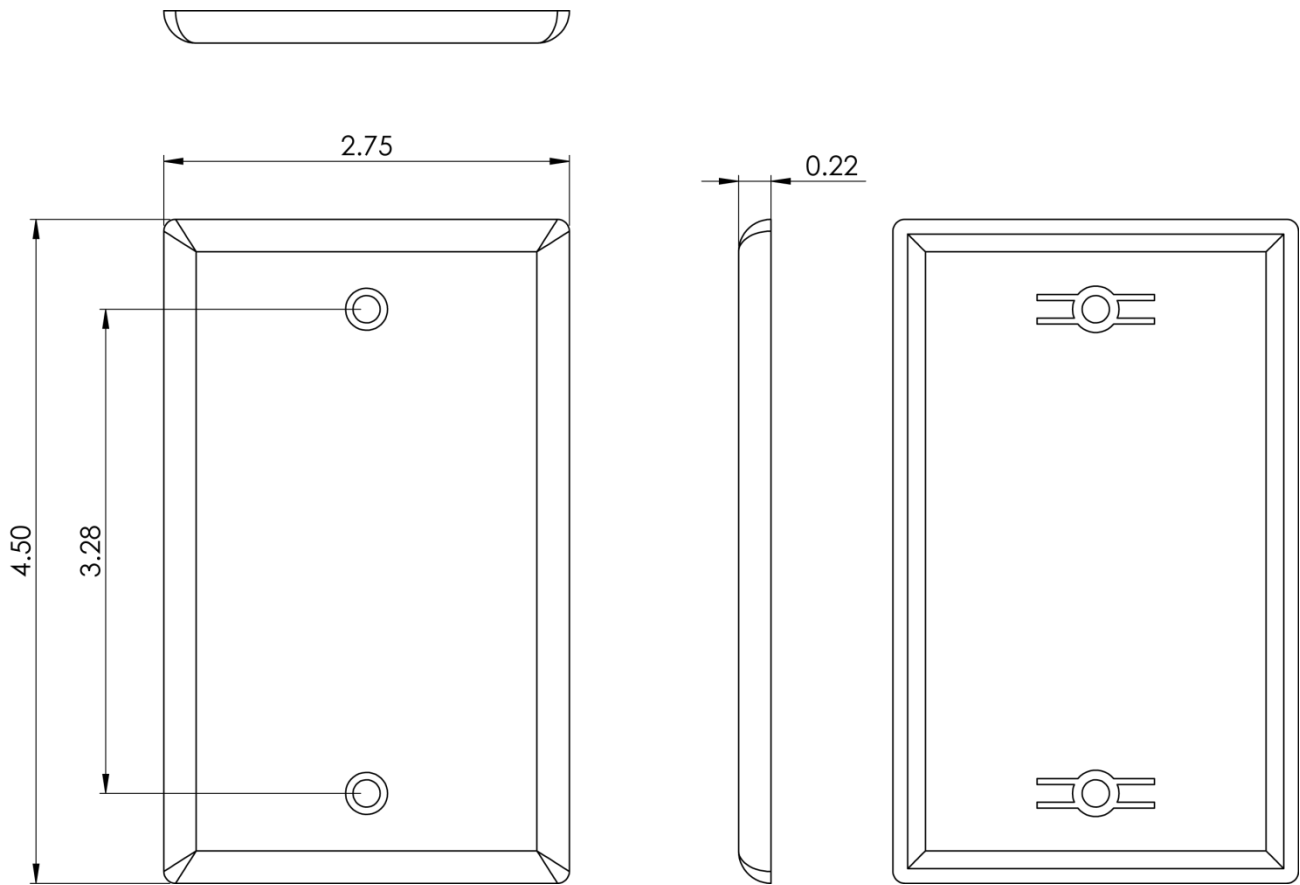

# Blank Single Gang Faceplate

## Package Includes:

- A. Blank Single Gang Faceplate, **1 Piece**
- B. #6-32 x 3/4" Oval Head, Countersink, Deep Slotted Drive, Machine Screw, **2 Pieces**

## Features and Benefits

- Configured to fit standard single gang outlet box
- Designed for commercial or residential applications
- Rugged and durable construction
- ANSI/TIA-568-C and UL 1863 compliant
- Available in Almond, Ivory, and White