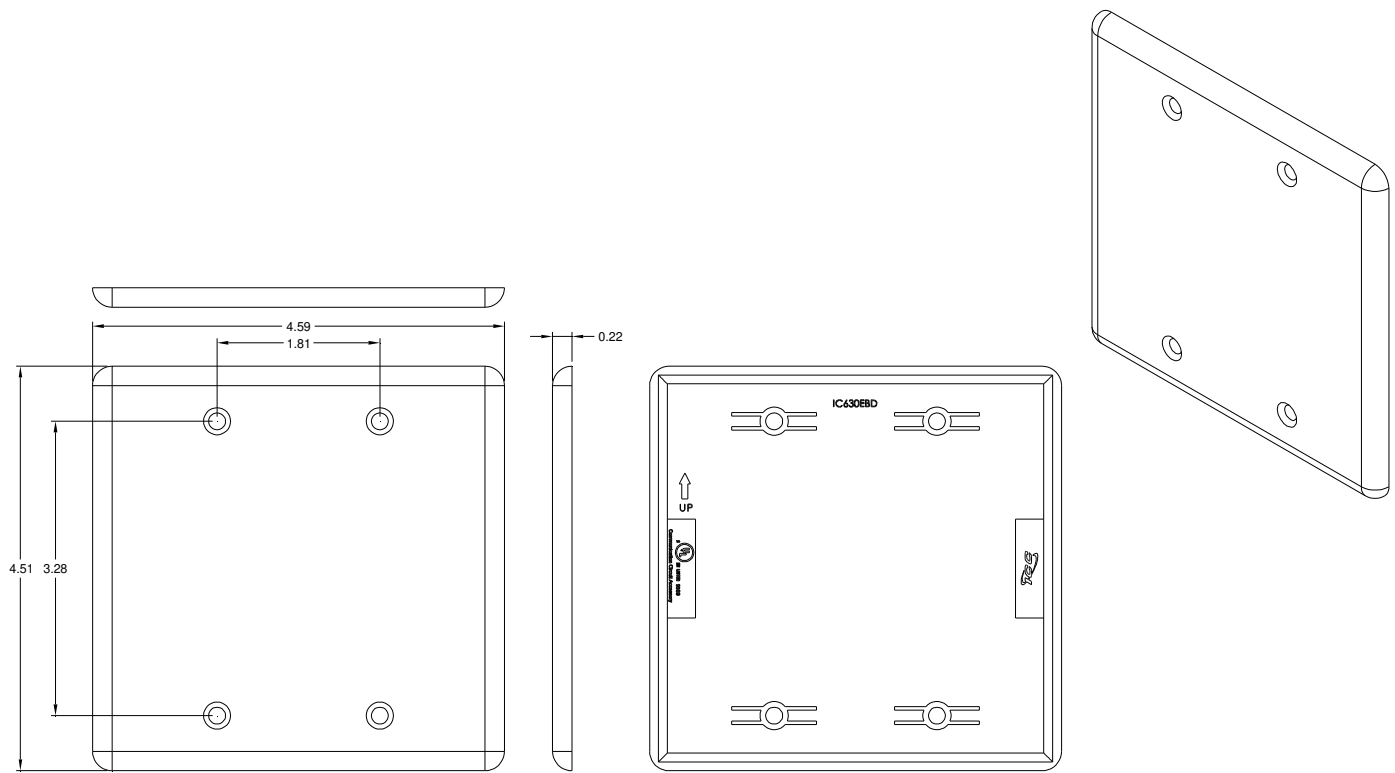

# Blank Double Gang Faceplate

## Package Includes:

- A. Blank Double Gang Faceplate, **1 Piece**
- B. #6-32 x 3/4" Oval Head, Countersink  
Deep Slotted Drive, Machine Screw, **4 Pieces**

## Features and Benefits

- Configured to fit standard double gang outlet box
- Designed for commercial and residential applications
- Rugged and durable construction
- Accepts all IC107 modules
- ANSI/TIA-568-C and UL 1863 compliant
- Available in Almond, Ivory, and White
- Country of Origin: Taiwan
- TAA Compliant