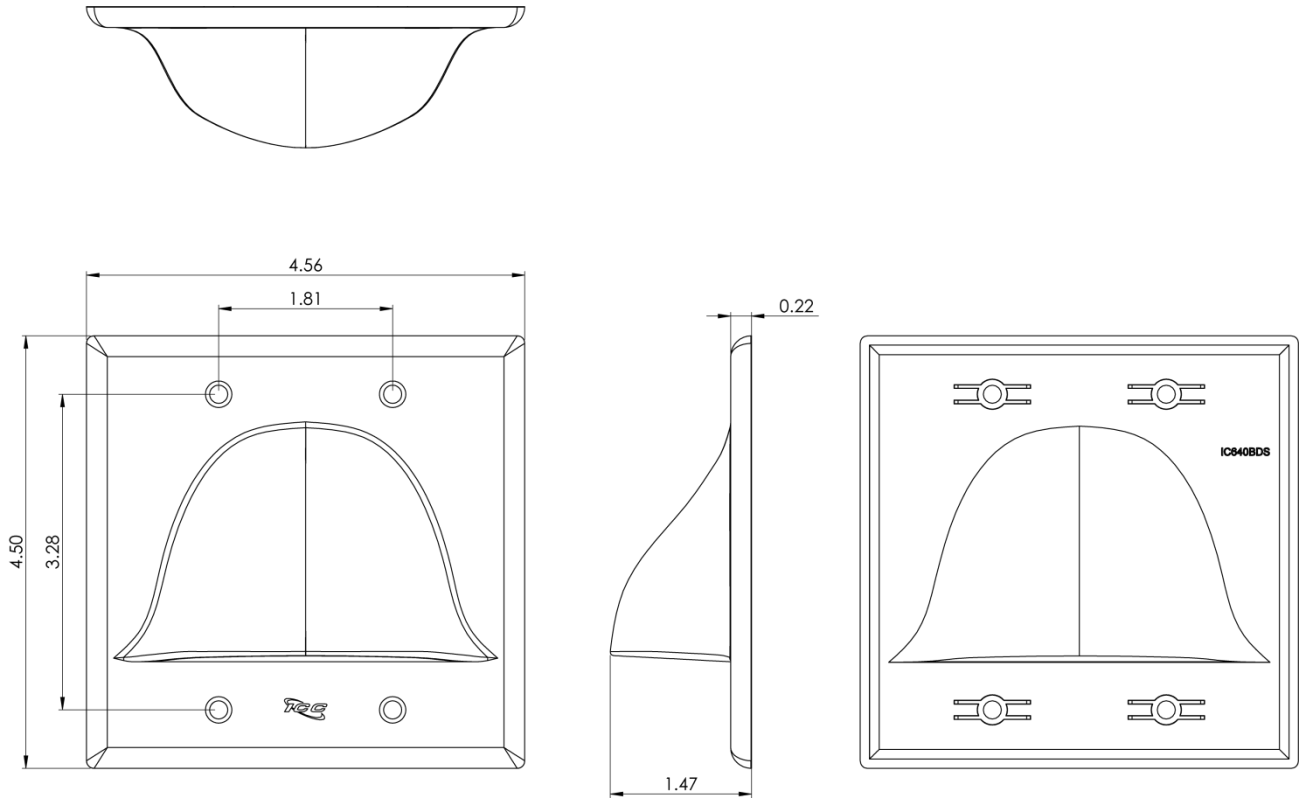

Double Gang Bulk Nose Faceplate

Package Includes:

- A. Double Gang Bulk Nose Faceplate, **1 Piece**
- B. #6-32 x 3/4" Oval Head, Countersink, Deep Slotted Drive, Machine Screw, **4 Pieces**

Features and Benefits

- Configured to fit standard single gang outlet box
- Designed to accommodate cables use in residential and commercial applications
- Rugged and durable construction
- Glossy finish
- Available in Ivory and White

Specifications

- Material: ABS, UL94V-0
- Finish: Texture
- Color: XX: IV-Ivory, WH-White