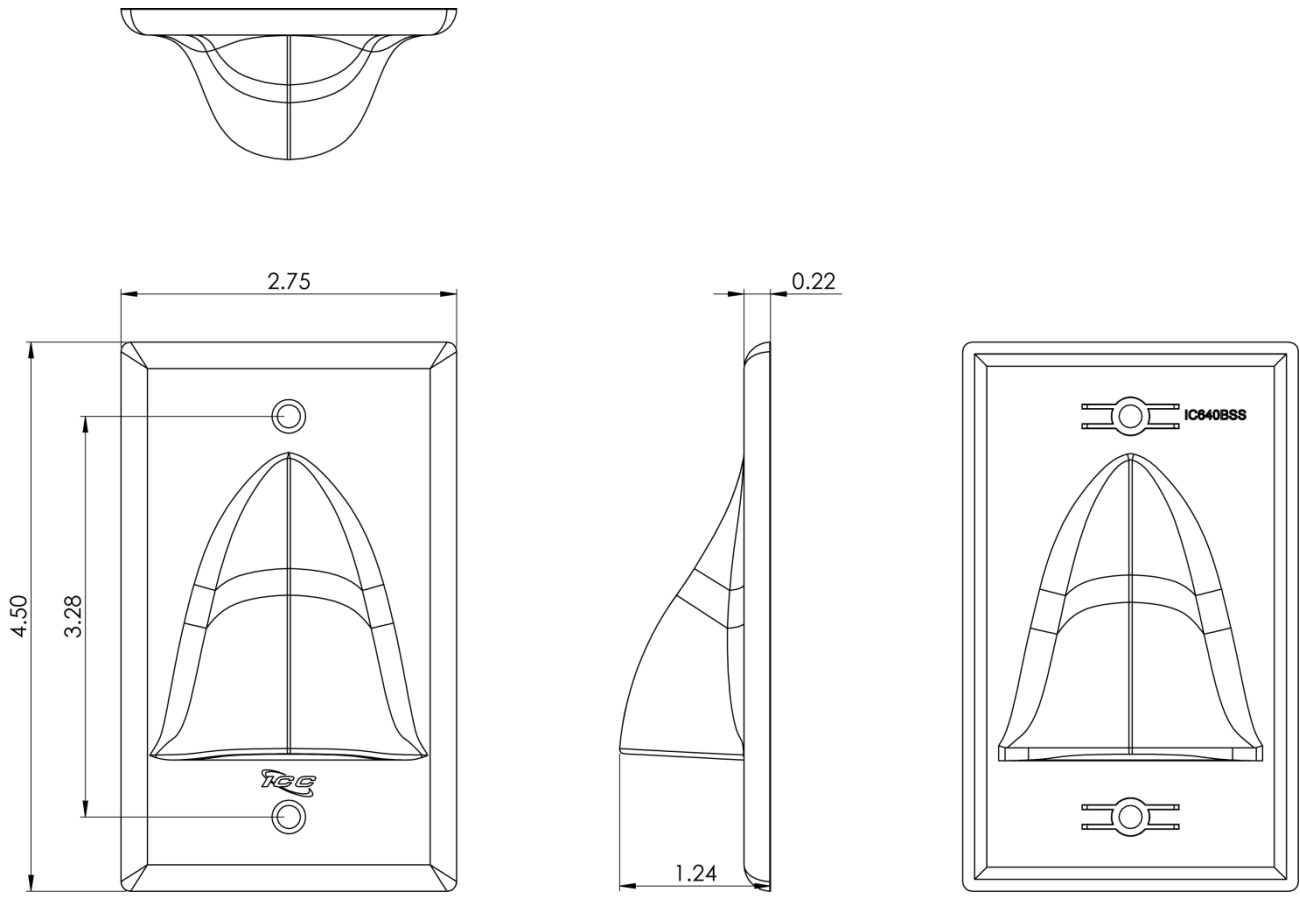

Single Gang Bulk Nose Faceplate

Package Includes:

- A. Single Gang Bulk Nose Faceplate, **1 Piece**
- B. #6-32 x 3/4" Oval Head, Countersink, Deep Slotted Drive, Machine Screw, **2 Pieces**

Features and Benefits

- Configured to fit standard single gang outlet box
- Designed to accommodate cables use in residential and commercial applications
- Rugged and durable construction
- Glossy finish
- Available in Ivory and White

Specifications

- Material: ABS, UL94V-0
- Finish: Texture
- Color: XX: IV-Ivory, WH-White