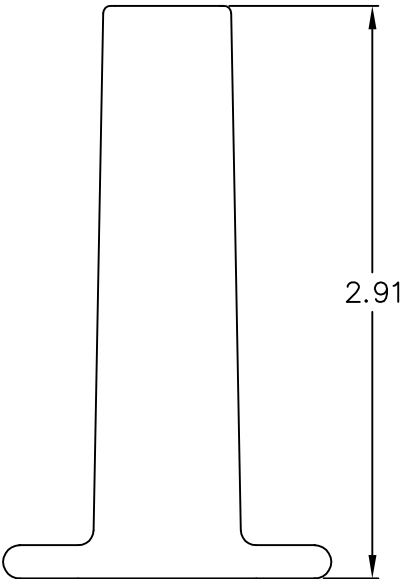

Cable Management Spool Without Screw

PRODUCT SPECIFICATION

Package includes:

- A. Cable Management Spool w/o Screw, 10 pcs

Features and Benefits:

- Designed to retain and guide cables allowing quick and easy access for changes
- Needs wood screw for wall mounting
- ANSI/TIA-568-C and UL 1863 compliant

CABLE MGMT SPOOL W/O SCREW, 10 PK			
ITEM NO.	ICACSWDS10	REV. A	
DWG NO.	PSACSWDS10	PAGE NO. 1	

CUSTOMER CARE / TECHNICAL SUPPORT * CSR@ICC.COM / 888-ASK-4-ICC (275-4422) * 2100 E. Valencia Dr, Suite D, Fullerton, CA 92831 * www.icc.com

NOTE: UNLESS OTHERWISE SPECIFIED

1. MATERIAL: ABS, UL 94V-0
2. COLOR: WHITE

UL US FILE NO. 125268

CABLE MGMT SPOOL W/O SCREW, 10 PK		
ITEM NO.	ICACSWDS10	
DWG NO.	PSACSWDS10	PAGE NO. 2

CUSTOMER CARE / TECHNICAL SUPPORT * CSR@ICC.COM / 888-ASK-4-ICC (275-4422) * 2100 E. Valencia Dr, Suite D, Fullerton, CA 92831 * www.icc.com