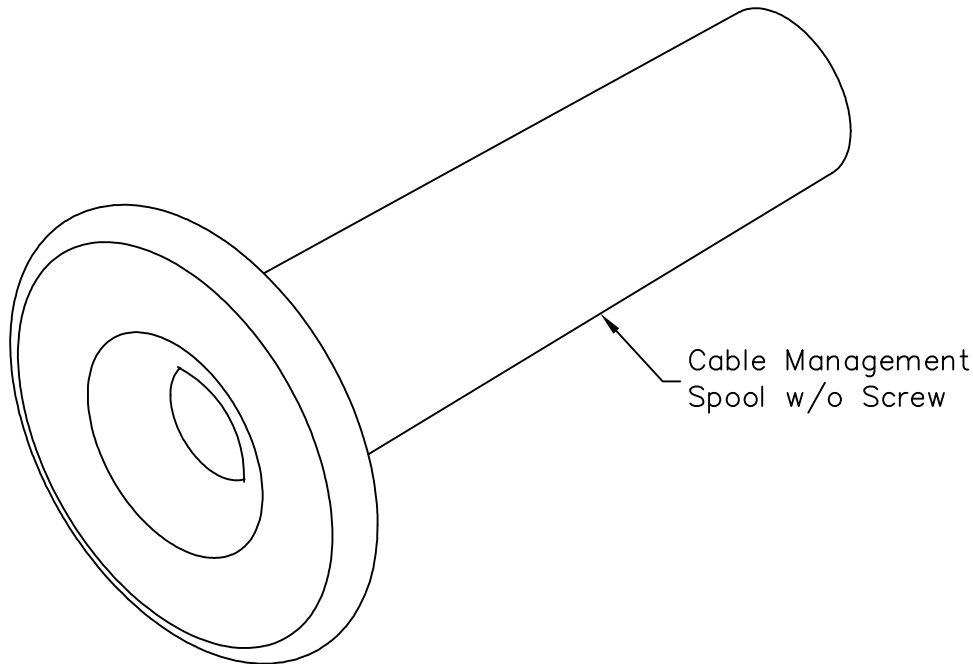

Cable Management Spool Without Screw

PRODUCT SPECIFICATION

Package includes:

- A. Cable Management Spool w/o Screw, 10 pcs

Features and Benefits:

- Designed to retain and guide cables allowing quick and easy access for changes
- Needs wood screw for wall mounting
- ANSI/TIA-568-C and UL 1863 compliant

CABLE MGMT SPOOL W/O SCREW, 10 PK			
ITEM NO.	ICACSWDS10	REV. A	
DWG NO.	PSACSWDS10	PAGE NO. 1	

CUSTOMER CARE / TECHNICAL SUPPORT * CSR@ICC.COM / 888-ASK-4-ICC (275-4422) * 2100 E. Valencia Dr, Suite D, Fullerton, CA 92831 * www.icc.com

NOTE: UNLESS OTHERWISE SPECIFIED

1. MATERIAL: ABS, UL 94V-0
2. COLOR: WHITE

UL US FILE NO. 125268

CABLE MGMT SPOOL W/O SCREW, 10 PK		
ITEM NO.	ICACSWDS10	
DWG NO.	PSACSWDS10	PAGE NO. 2

CUSTOMER CARE / TECHNICAL SUPPORT * CSR@ICC.COM / 888-ASK-4-ICC (275-4422) * 2100 E. Valencia Dr, Suite D, Fullerton, CA 92831 * www.icc.com