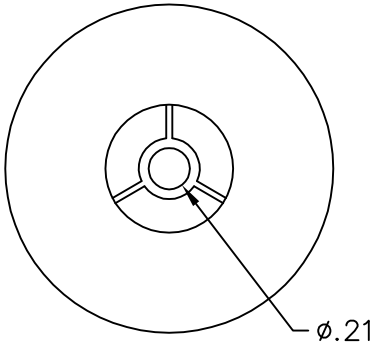

Cable Management Spool Without Screw

PRODUCT SPECIFICATION

Package includes:

- A. Cable Management Spool w/o Screw, 10 pcs

Features and Benefits:

- Designed to retain and guide cables allowing quick and easy access for changes
- Needs wood screw for wall mounting
- ANSI/TIA-568-C and UL 1863 compliant

CABLE MGMT SPOOL W/O SCREW, 10 PK			
ITEM NO.	ICACSWDS10	REV. A	
DWG NO.	PSACSWDS10	PAGE NO. 1	

CUSTOMER CARE / TECHNICAL SUPPORT * CSR@ICC.COM / 888-ASK-4-ICC (275-4422) * 2100 E. Valencia Dr, Suite D, Fullerton, CA 92831 * www.icc.com

NOTE: UNLESS OTHERWISE SPECIFIED

1. MATERIAL: ABS, UL 94V-0
2. COLOR: WHITE

UL US FILE NO. 125268

CABLE MGMT SPOOL W/O SCREW, 10 PK		
ITEM NO.	ICACSWDS10	
DWG NO.	PSACSWDS10	PAGE NO. 2

CUSTOMER CARE / TECHNICAL SUPPORT * CSR@ICC.COM / 888-ASK-4-ICC (275-4422) * 2100 E. Valencia Dr, Suite D, Fullerton, CA 92831 * www.icc.com