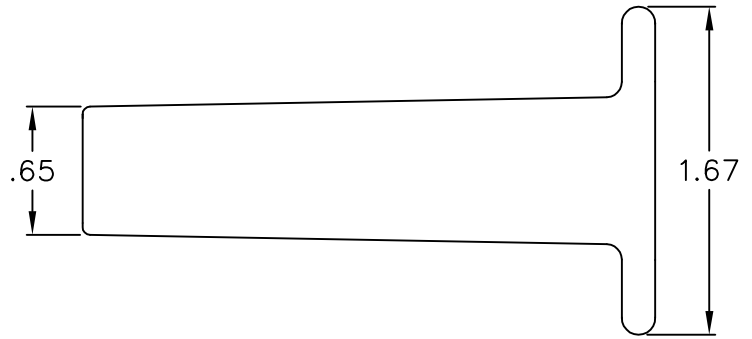

Cable Management Spool Without Screw

PRODUCT SPECIFICATION

Package includes:

- A. Cable Management Spool w/o Screw, 10 pcs

Features and Benefits:

- Designed to retain and guide cables allowing quick and easy access for changes
- Needs wood screw for wall mounting
- ANSI/TIA-568-C and UL 1863 compliant

CABLE MGMT SPOOL W/O SCREW, 10 PK			
ITEM NO.	ICACSWDS10	REV. A	
DWG NO.	PSACSWDS10	PAGE NO. 1	

CUSTOMER CARE / TECHNICAL SUPPORT * CSR@ICC.COM / 888-ASK-4-ICC (275-4422) * 2100 E. Valencia Dr, Suite D, Fullerton, CA 92831 * www.icc.com

NOTE: UNLESS OTHERWISE SPECIFIED

1. MATERIAL: ABS, UL 94V-0
2. COLOR: WHITE

UL US FILE NO. 125268

CABLE MGMT SPOOL W/O SCREW, 10 PK		
ITEM NO.	ICACSWDS10	
DWG NO.	PSACSWDS10	PAGE NO. 2

CUSTOMER CARE / TECHNICAL SUPPORT * CSR@ICC.COM / 888-ASK-4-ICC (275-4422) * 2100 E. Valencia Dr, Suite D, Fullerton, CA 92831 * www.icc.com