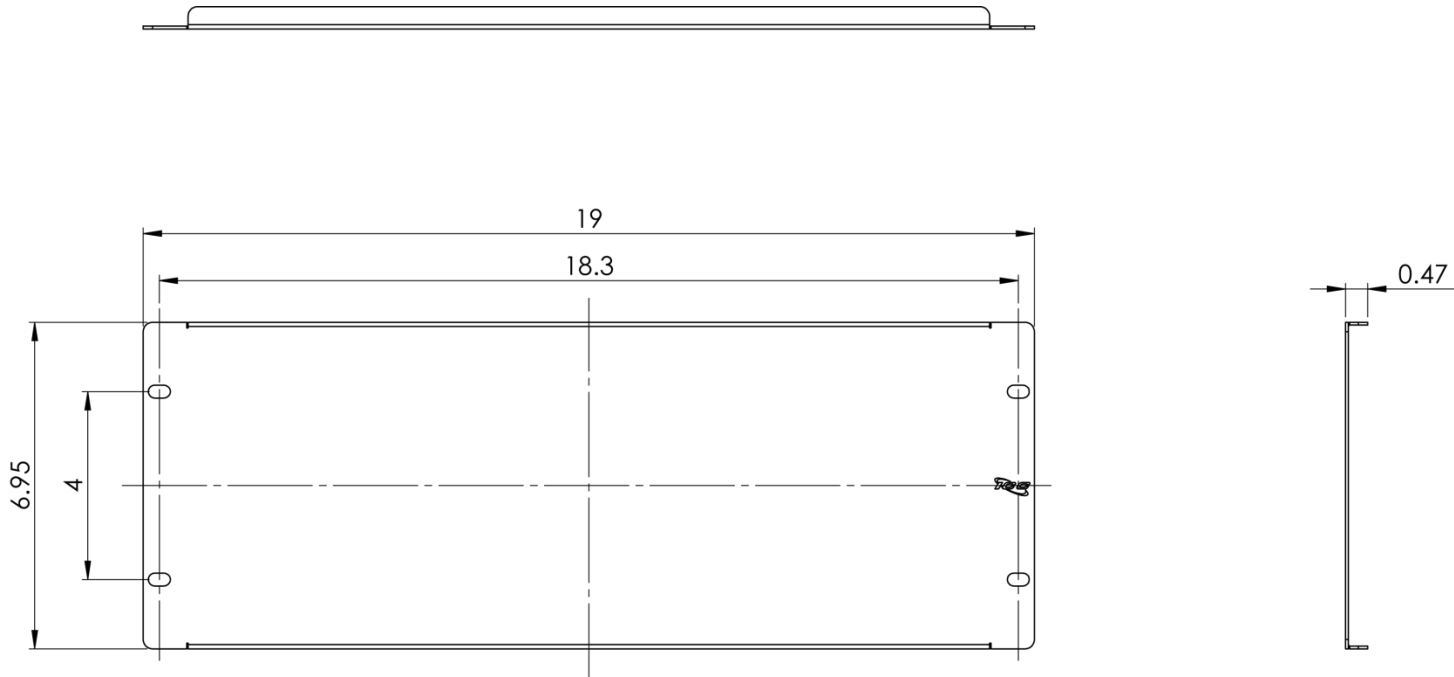

Blank Cable Management Panel, 4 RMS

Package Includes:

- A. Blank Cable Management Panel, 4 RMS, **1 Piece**
- B. #12-24 x 5/8" Pan Head, Pilot Point Machine Screw, **4 Pieces**

Features and Benefits

- Designed to fill open space between system panels
- Designed to fit all standard 19" racks and cabinets
- 4 rack mount space (RMS)
- Used with all ICCMS racks and

NOTE: UNLESS OTHERWISE SPECIFIED

- Material: 16 Gauge CRS
- Surface Finish: Black Powder Coat