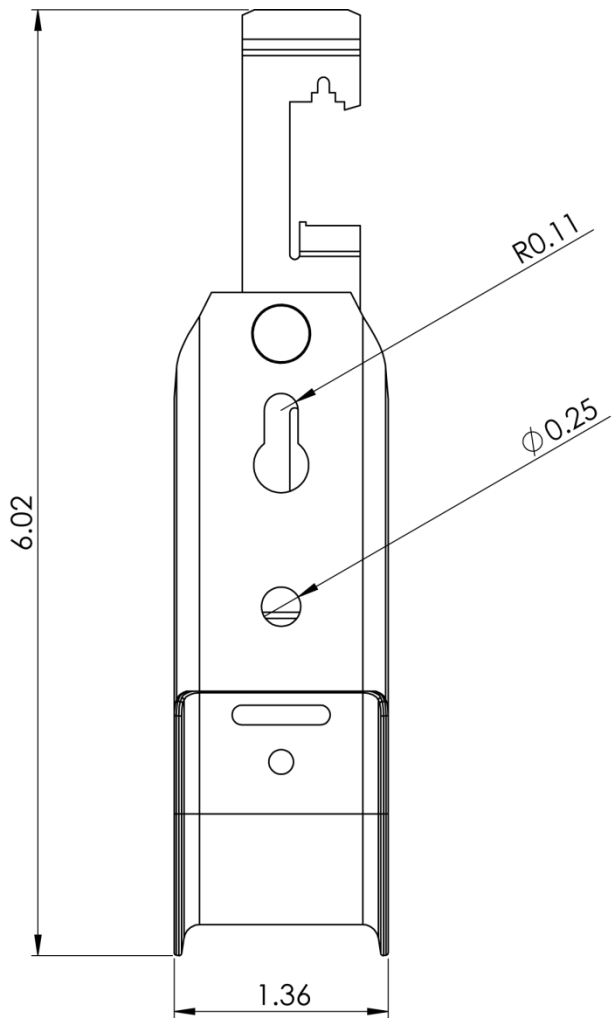

J-Hook, 1 5/16", Bat Wing, 25 PK

Package Includes

- A. J-Hook, 1 5/16" Bat Wing, **25 Pieces**
- B. Installation Instructions, **1 Sheet**

Features and Benefits

- Made of high quality galvanized steel for strength and durability
- Accommodates CAT 5e, CAT 6, CAT 6A, coax, and fiber optic cables, and conduit
- Rust resistant zinc finish
- Complies with EIA/TIA requirements for structured cabling systems
- Cost effect alternative to expensive cable tray or ladder runway rack
- Smooth edges to protect cables and facilitate bend radius
- Cables can be pulled through quickly and easily
- Cable anchor points allows users to secure with cable ties
- Stopper tab allow an easier installation onto 12 AWG ceiling wire
- Supports up to 25 lbs. of weight
- Available in bulk 25 pack

Specifications

- Material: 18 gauge galvanized steel
- Finish: Zinc plated J-Hook, and black powder coated batwing

Capacity Reference			
Cable Type	CAT 5e	CAT 6	CAT 6A
Qty	~50	~32	~