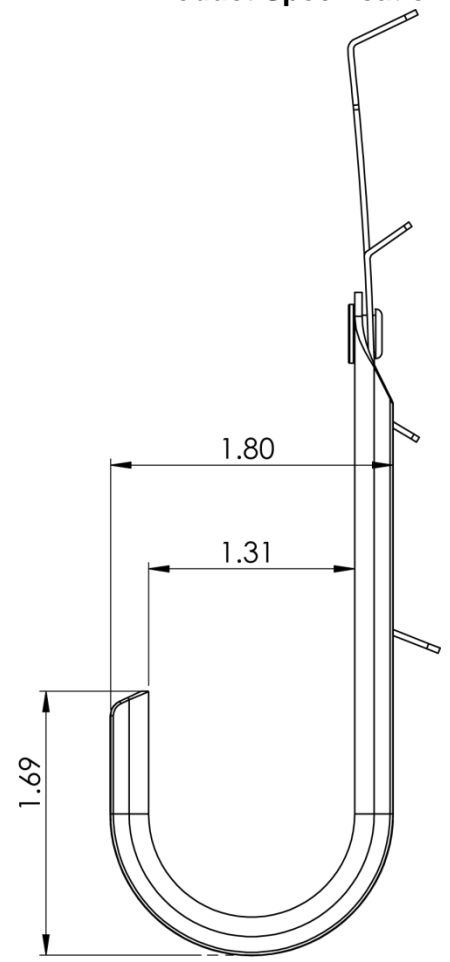

J-Hook, 1 5/16", Bat Wing, 25 PK

Package Includes

- A. J-Hook, 1 5/16" Bat Wing, **25 Pieces**
- B. Installation Instructions, **1 Sheet**

Features and Benefits

- Made of high quality galvanized steel for strength and durability
- Accommodates CAT 5e, CAT 6, CAT 6A, coax, and fiber optic cables, and conduit
- Rust resistant zinc finish
- Complies with EIA/TIA requirements for structured cabling systems
- Cost effect alternative to expensive cable tray or ladder runway rack
- Smooth edges to protect cables and facilitate bend radius
- Cables can be pulled through quickly and easily
- Cable anchor points allows users to secure with cable ties
- Stopper tab allow an easier installation onto 12 AWG ceiling wire
- Supports up to 25 lbs. of weight
- Available in bulk 25 pack

Specifications

- Material: 18 gauge galvanized steel
- Finish: Zinc plated J-Hook, and black powder coated batwing

Capacity Reference			
Cable Type	CAT 5e	CAT 6	CAT 6A
Qty	~50	~32	~