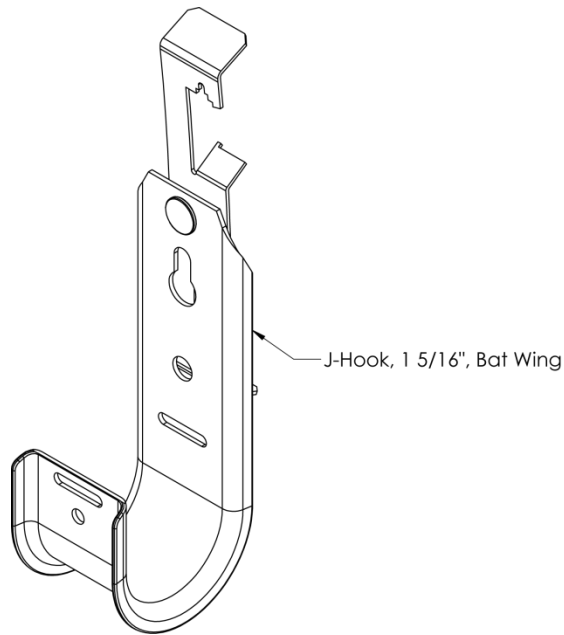

J-Hook, 1 5/16", Bat Wing, 25 PK

Package Includes

- A. J-Hook, 1 5/16" Bat Wing, **25 Pieces**
- B. Installation Instructions, **1 Sheet**

Features and Benefits

- Made of high quality galvanized steel for strength and durability
- Accommodates CAT 5e, CAT 6, CAT 6A, coax, and fiber optic cables, and conduit
- Rust resistant zinc finish
- Complies with EIA/TIA requirements for structured cabling systems
- Cost effect alternative to expensive cable tray or ladder runway rack
- Smooth edges to protect cables and facilitate bend radius
- Cables can be pulled through quickly and easily
- Cable anchor points allows users to secure with cable ties
- Stopper tab allow an easier installation onto 12 AWG ceiling wire
- Supports up to 25 lbs. of weight
- Available in bulk 25 pack

Specifications

- Material: 18 gauge galvanized steel
- Finish: Zinc plated J-Hook, and black powder coated batwing

Capacity Reference			
Cable Type	CAT 5e	CAT 6	CAT 6A
Qty	~50	~32	~