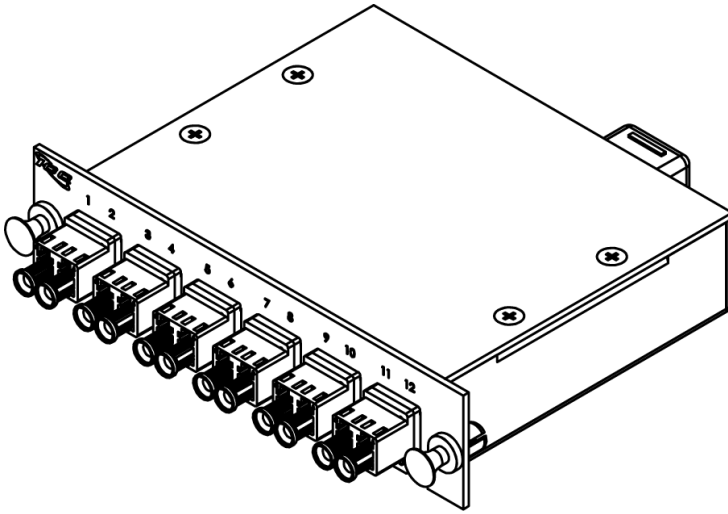

12 Fiber LGX Cassette LC/MPO, 12F, 10G, OM3, 50/125

Package Includes:

A. LC-Duplex MPO Cassette, 1 Piece

B. Dust Caps, 13 Piece

Features and Benefits

- High Quality 16GA CRS material allows for compact and durable cassettes.
- 12-Fiber, 10G, OM3, Multimode, 50/125
- 12 LC port to 1 MPO port
- Cassette offers a plug and play solution which saves assembly and termination time.
- MPO connector reduces insertion loss which enhances channel link performance.
- MPO ports are equipped with Male MPO connectors to work with standard MPO female cable assembly.
- Suitable for any applications with a need for higher bandwidth with longer distances.
- Wiring is 1:1
- Compatible with all LGX® Fiber Enclosures and Patch Panel

NOTE: UNLESS OTHERWISE SPECIFIED

- **Cassette Housing:**
 - Material: 16GA CRS
 - Color: Powder Black Coat
- **LC-Duplex Adapter:**
 - Material: ABS
 - Color: Aqua
 - Sleeve: Metal
- **MPO Male Adapter:**
 - Material: PBT
 - Color: Aqua
 - Mating Cycles: 1000 Mating Cycles
 - Dust Cap: TPR
 - Color: Black
- **Cable Type:**
 - OM3, MM, 50/125µm