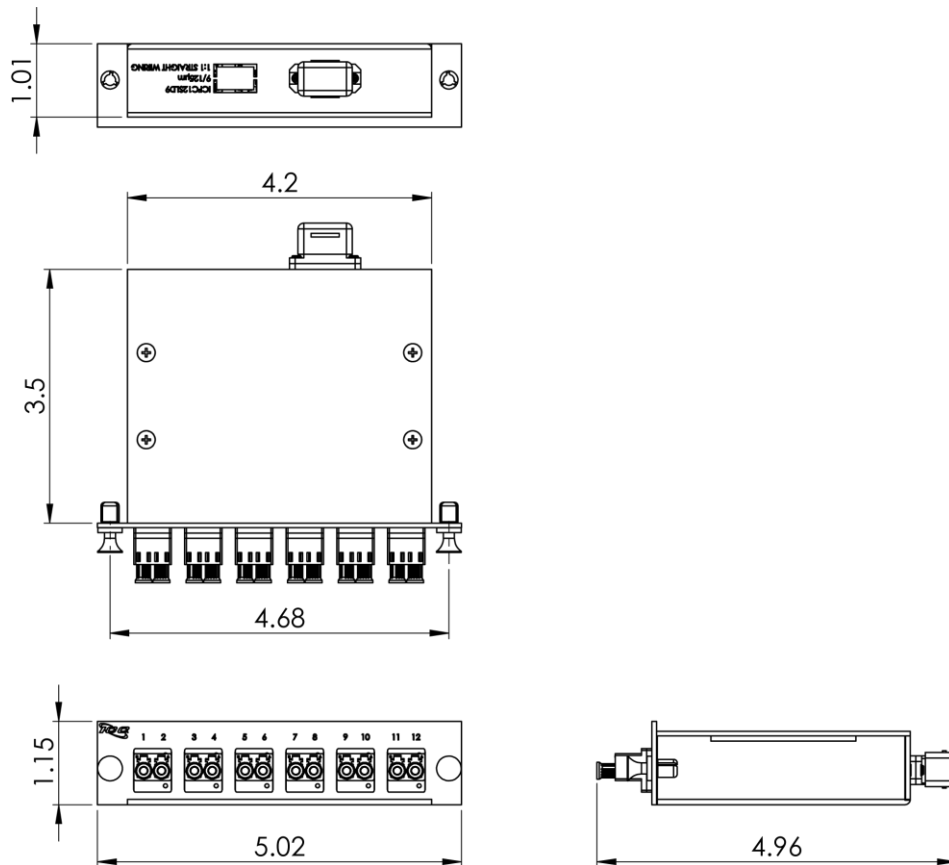

12 Fiber LGX Cassette LC/MPO, 12F, 10G, OM3, 50/125

Package Includes:

A. LC-Duplex MPO Cassette, 1 Piece

B. Dust Caps, 13 Piece

Features and Benefits

- High Quality 16GA CRS material allows for compact and durable cassettes.
- 12-Fiber, 10G, OM3, Multimode, 50/125
- 12 LC port to 1 MPO port
- Cassette offers a plug and play solution which saves assembly and termination time.
- MPO connector reduces insertion loss which enhances channel link performance.
- MPO ports are equipped with Male MPO connectors to work with standard MPO female cable assembly.
- Suitable for any applications with a need for higher bandwidth with longer distances.
- Wiring is 1:1
- Compatible with all LGX® Fiber Enclosures and Patch Panel

NOTE: UNLESS OTHERWISE SPECIFIED

- **Cassette Housing:**
 - Material: 16GA CRS
 - Color: Powder Black Coat
- **LC-Duplex Adapter:**
 - Material: ABS
 - Color: Aqua
 - Sleeve: Metal
- **MPO Male Adapter:**
 - Material: PBT
 - Color: Aqua
 - Mating Cycles: 1000 Mating Cycles
 - Dust Cap: TPR
 - Color: Black
- **Cable Type:**
 - OM3, MM, 50/125µm