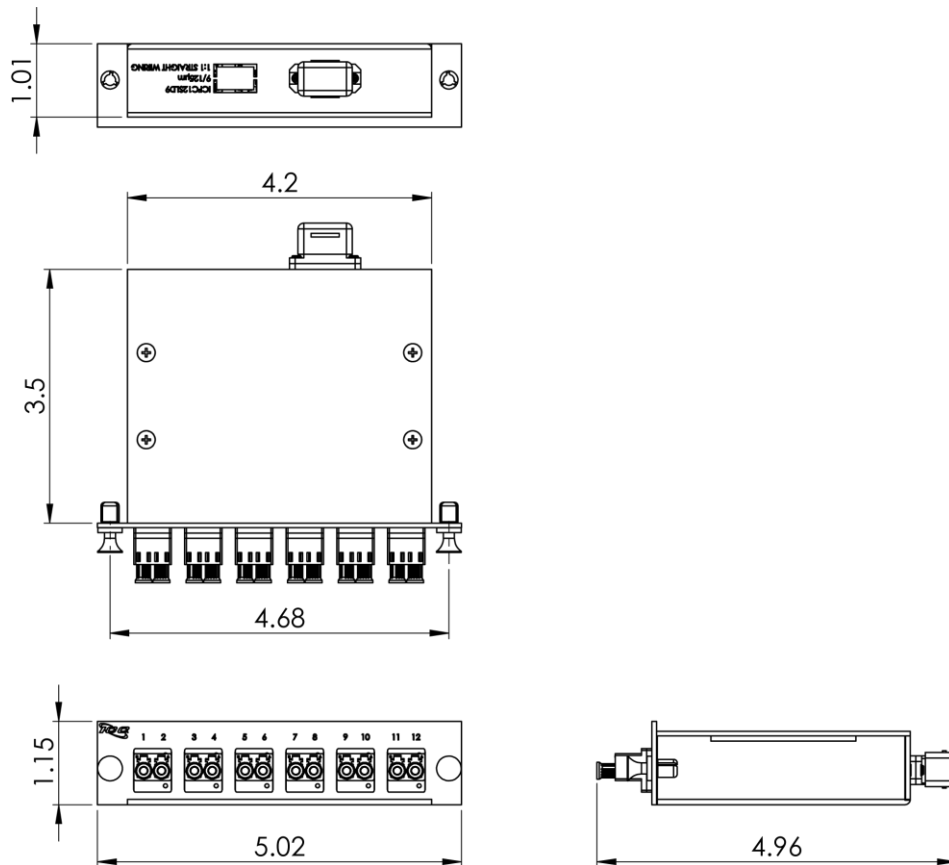

LGX Cassette LC/MPO, 12F, OM1, 62.5/125

Package Includes:

A. LC-Duplex MPO Cassette, 1 Piece

B. Dust Caps, 13 Piece

Features and Benefits

- High Quality 16GA CRS material allows for compact and durable cassettes.
- 12-Fiber, OM1, Multimode, 62.5/125
- 12 LC port to 1 MPO port
- Cassette offers a plug and play solution which saves assembly and termination time.
- MPO connector reduces insertion loss which enhances channel link performance.
- MPO ports are equipped with Male MPO connectors to work with standard MPO female cable assembly.
- Suitable for any applications with a need for higher bandwidth with longer distances.
- Wiring is 1:1
- Compatible with all LGX® Fiber Enclosures and Patch Panel

NOTE: UNLESS OTHERWISE SPECIFIED

- **Cassette Housing:**
 - Material: 16GA CRS
 - Color: Powder Black Coat
- **LC-Duplex Adapter:**
 - Material: ABS
 - Color: Beige
 - Sleeve: Metal
- **MPO Male Adapter:**
 - Material: PBT
 - Color: Black
 - Mating Cycles: 1000 Mating Cycles
 - Dust Cap: TPR
 - Color: Black
- **Cable Type:**
 - MM, 62.5/125µm