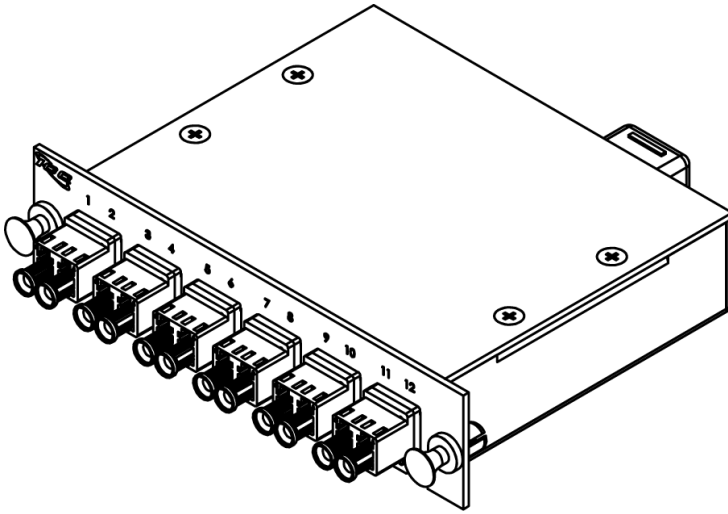

LGX Cassette LC/MPO, 12F, OM1, 62.5/125

Package Includes:

A. LC-Duplex MPO Cassette, 1 Piece

B. Dust Caps, 13 Piece

Features and Benefits

- High Quality 16GA CRS material allows for compact and durable cassettes.
- 12-Fiber, OM1, Multimode, 62.5/125
- 12 LC port to 1 MPO port
- Cassette offers a plug and play solution which saves assembly and termination time.
- MPO connector reduces insertion loss which enhances channel link performance.
- MPO ports are equipped with Male MPO connectors to work with standard MPO female cable assembly.
- Suitable for any applications with a need for higher bandwidth with longer distances.
- Wiring is 1:1
- Compatible with all LGX® Fiber Enclosures and Patch Panel

NOTE: UNLESS OTHERWISE SPECIFIED

- **Cassette Housing:**
 - Material: 16GA CRS
 - Color: Powder Black Coat
- **LC-Duplex Adapter:**
 - Material: ABS
 - Color: Beige
 - Sleeve: Metal
- **MPO Male Adapter:**
 - Material: PBT
 - Color: Black
 - Mating Cycles: 1000 Mating Cycles
 - Dust Cap: TPR
 - Color: Black
- **Cable Type:**
 - MM, 62.5/125µm