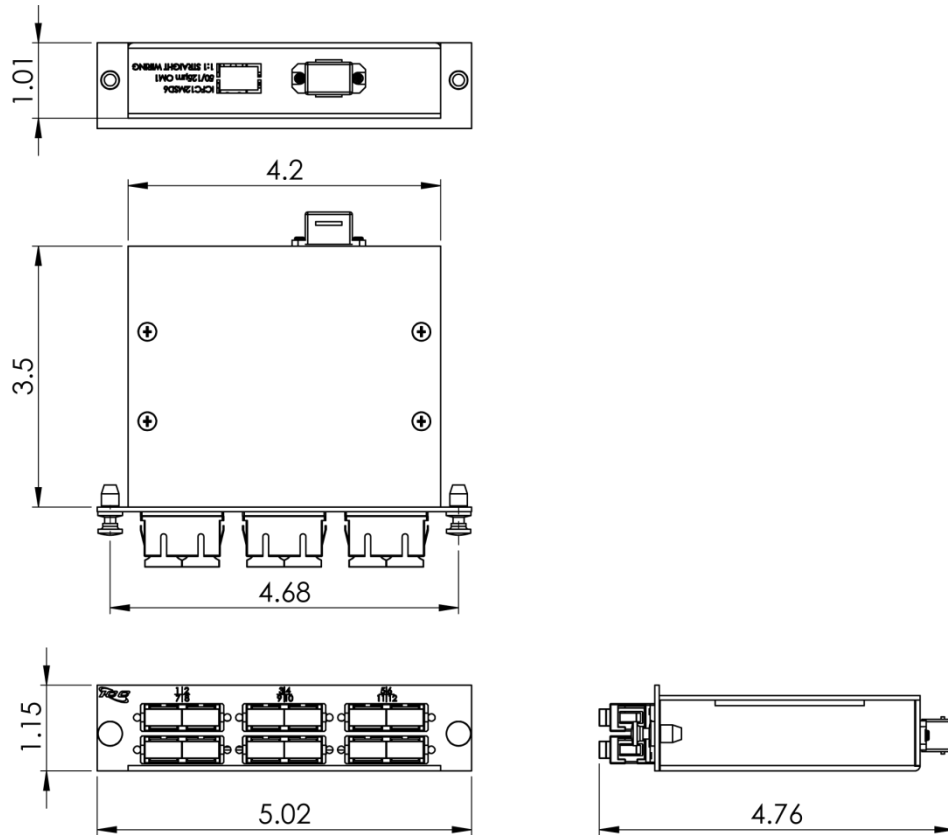

LGX Cassette SC/MPO, 12F, 10G, OM3, 50/125

Package Includes:

A. SC-Duplex MPO Cassette, **1 Piece**

B. Dust Caps, **13 Pieces**

Features and Benefits

- High Quality 16GA CRS material allows for compact and durable cassettes.
- 12-Fiber, 10G, OM3, Multimode, 50/125
- 12 SC port to 1 MPO port
- Cassette offers a plug and play solution which saves assembly and termination time.
- MPO connector reduces insertion loss which enhances channel link performance.
- MPO ports are equipped with Male MPO connectors to work with standard MPO female cable assembly.
- Suitable for any applications with a need for higher bandwidth with longer distances.
- Wiring is 1:1
- Available in black
- Compatible with all LGX® Fiber Enclosures and Patch

NOTE: UNLESS OTHERWISE SPECIFIED

- Cassette Housing:
 - Material: 16GA CRS
 - Color: Powder Coat Black
- SC-Quad Adapter:
 - Material: ABS
 - Color: Aqua
 - Sleeve: Metal
- MPO Male Adapter:
 - Material Polybutylene Terephthalate (PBT)
 - Color: Aqua
 - Mating Cycles: 1000 Mating cycles
 - Dust Cap: TPP
 - Color: Black
- Cable Type:
 - 10G, OM3, MM, 50/125µm

12	AQUA	12
11	ROSE	11
10	VIOLET	10
9	YELLOW	9
8	BLACK	8
7	RED	7
6	WHITE	6
5	SLATE	5
4	BROWN	4
3	GREEN	3
2	ORANGE	2
1	BLUE	1
SC	FIBER COLOR	MPO
WIRE CONNECTION TABLE		