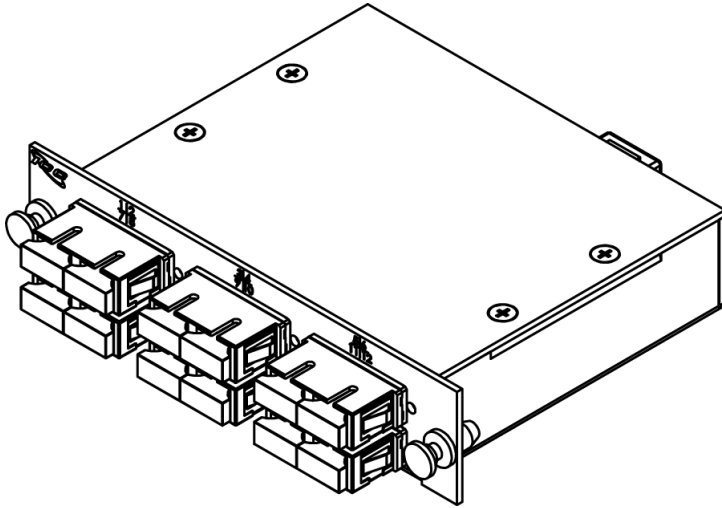

LGX Cassette SC/MPO, 12F, 10G, OM3, 50/125

Package Includes:

A. SC-Duplex MPO Cassette, **1 Piece**

B. Dust Caps, **13 Pieces**

Features and Benefits

- High Quality 16GA CRS material allows for compact and durable cassettes.
- 12-Fiber, 10G, OM3, Multimode, 50/125
- 12 SC port to 1 MPO port
- Cassette offers a plug and play solution which saves assembly and termination time.
- MPO connector reduces insertion loss which enhances channel link performance.
- MPO ports are equipped with Male MPO connectors to work with standard MPO female cable assembly.
- Suitable for any applications with a need for higher bandwidth with longer distances.
- Wiring is 1:1
- Available in black
- Compatible with all LGX® Fiber Enclosures and Patch

NOTE: UNLESS OTHERWISE SPECIFIED

- Cassette Housing:
 - Material: 16GA CRS
 - Color: Powder Coat Black
- SC-Quad Adapter:
 - Material: ABS
 - Color: Aqua
 - Sleeve: Metal
- MPO Male Adapter:
 - Material Polybutylene Terephthalate (PBT)
 - Color: Aqua
 - Mating Cycles: 1000 Mating cycles
 - Dust Cap: TPP
 - Color: Black
- Cable Type:
 - 10G, OM3, MM, 50/125µm