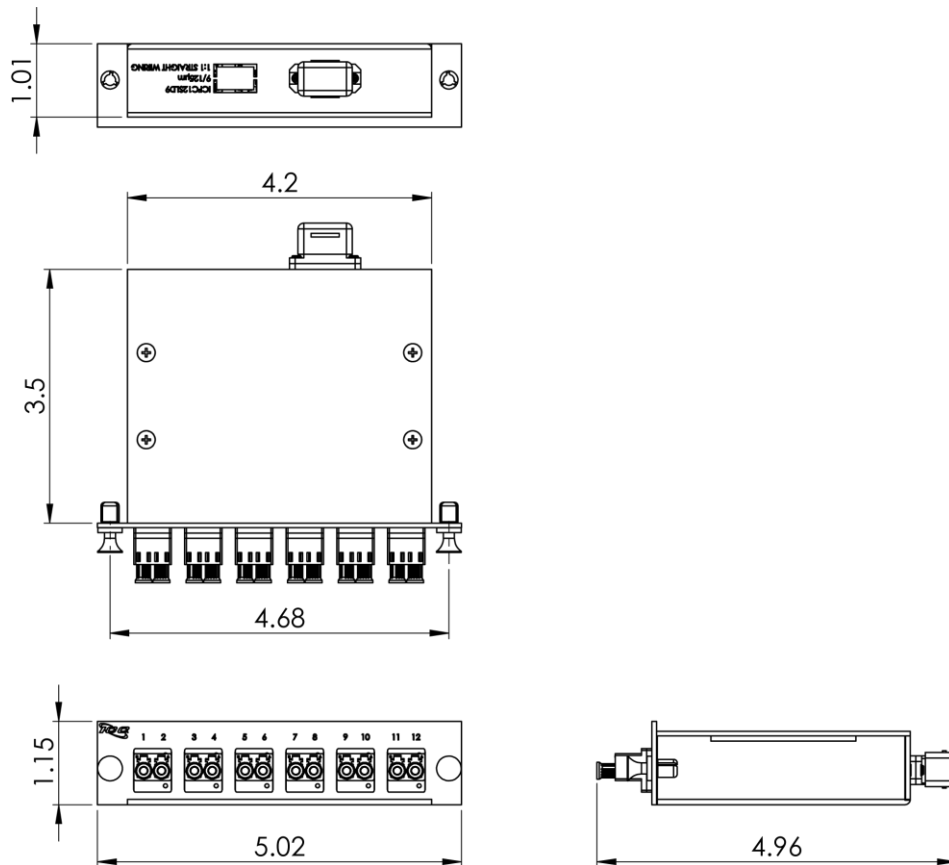

## Features and Benefits

- High Quality 16GA CRS material allows for compact and durable cassettes.
- 12-Fiber, OS1, Singlemode, 9/125
- 12 LC port to 1 MPO port
- Cassette offers a plug and play solution which saves assembly and termination time.
- MPO connector reduces insertion loss which enhances channel link performance.
- MPO ports are equipped with Male MPO connectors to work with standard MPO female cable assembly.
- Suitable for any applications with a need for higher bandwidth with longer distances.
- Wiring is 1:1
- Compatible with all LGX® Fiber Enclosures and Patch Panel

**NOTE: UNLESS OTHERWISE SPECIFIED**

- **Cassette Housing:**
  - Material: 16GA CRS
  - Color: Powder Black Coat
- **LC-Duplex Adapter:**
  - Material: ABS
  - Color: Blue
  - Sleeve: Ceramic
- **MPO Male Adapter:**
  - Material: PBT
  - Color: Black
  - Mating Cycles: 1000 Mating Cycles
  - Dust Cap: TPR
  - Color: Black
- **Cable Type:**
  - OS1, SM, 9/125µm