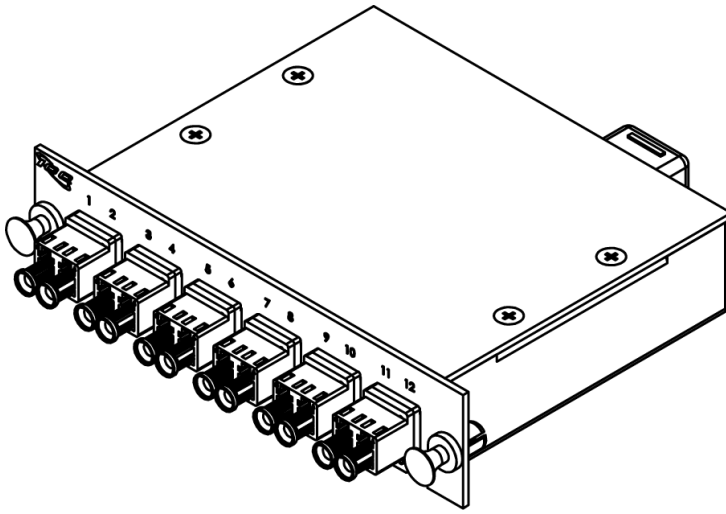

# LGX Cassette LC/MPO, 12F, OS1, 9/125

## Package Includes:

A. LC-Duplex MPO Cassette, **1 Piece**

B. Dust Caps, **13 Piece**

## Features and Benefits

- High Quality 16GA CRS material allows for compact and durable cassettes.
- 12-Fiber, OS1, Singlemode, 9/125
- 12 LC port to 1 MPO port
- Cassette offers a plug and play solution which saves assembly and termination time.
- MPO connector reduces insertion loss which enhances channel link performance.
- MPO ports are equipped with Male MPO connectors to work with standard MPO female cable assembly.
- Suitable for any applications with a need for higher bandwidth with longer distances.
- Wiring is 1:1
- Compatible with all LGX® Fiber Enclosures and Patch Panel

**NOTE: UNLESS OTHERWISE SPECIFIED**

- **Cassette Housing:**
  - Material: 16GA CRS
  - Color: Powder Black Coat
- **LC-Duplex Adapter:**
  - Material: ABS
  - Color: Blue
  - Sleeve: Ceramic
- **MPO Male Adapter:**
  - Material: PBT
  - Color: Black
  - Mating Cycles: 1000 Mating Cycles
  - Dust Cap: TPR
  - Color: Black
- **Cable Type:**
  - OS1, SM, 9/125µm