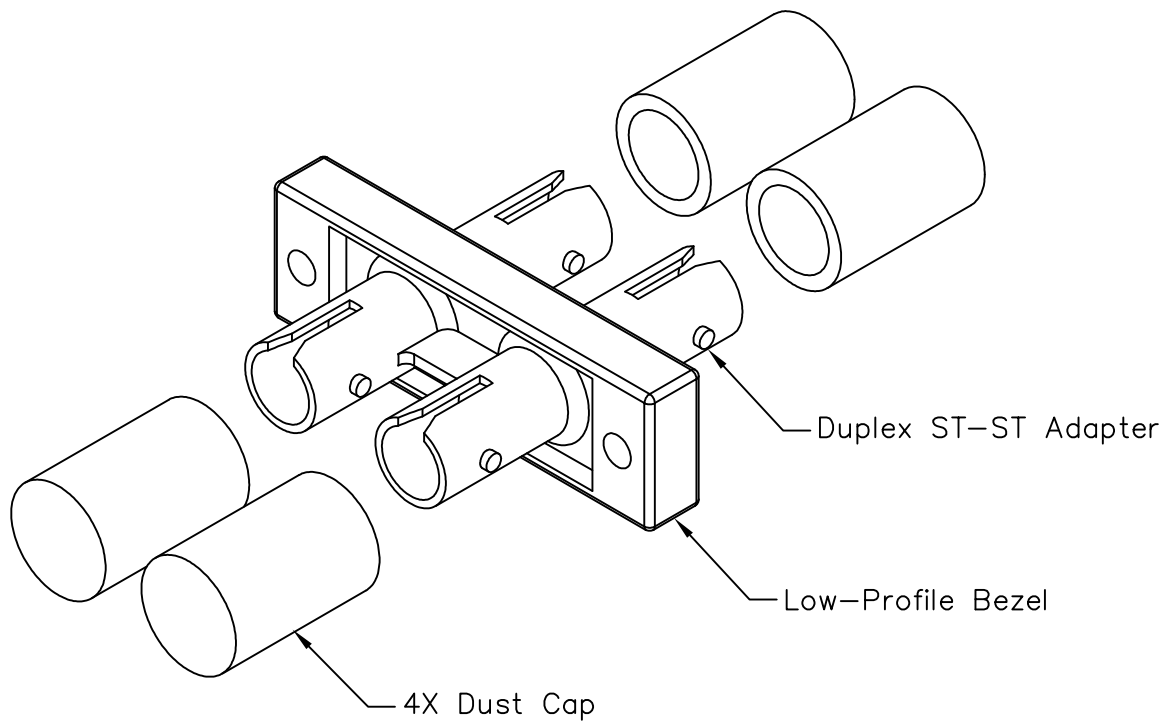

Duplex ST-ST Adapter Bezel

PRODUCT SPECIFICATION

Package includes:

- A. Duplex ST-ST Adapter, 1 pc
- B. Dust Cap, 4 pcs
- C. Low-Profile Bezel, 1 pc

Features and Benefits:

- Provides a flexible solution for fiber work area connectivity
- Provides two ST fiber connections per adapter
- Compatible with IC108WB multi-media outlets
- Available in gray, ivory, and white
- ANSI/TIA-568-C and UL 1863 compliant

ADAPTER BEZEL, DUPLEX ST-ST

ITEM NO.	ICFOBWTBXX
DWG NO.	PSFOBWTB00

REV.	A
PAGE NO.	1

CUSTOMER CARE / TECHNICAL SUPPORT * CSR@ICC.COM / 888-ASK-4-ICC (275-4422) * 2100 E. Valencia Dr, Suite D, Fullerton, CA 92831 * www.icc.com

NOTE: UNLESS OTHERWISE SPECIFIED

1. HOUSING:
 - A. MATERIAL: ABS, UL 94V-0
 - B. COLOR: XX: GY-GRAY, IV-IVORY, & WH-WHITE
2. DUPLEX ST-ST ADAPTER:
 - A. MATERIAL:
 - ADAPTER BODY: PLASTIC
 - SLEEVE: PHOSPHOR BRONZE
 - DUST CAP: RUBBER

UL US FILE NO. 125268

ADAPTER BEZEL, DUPLEX ST-ST			
ITEM NO.	ICFOBWTBXX		REV. A
DWG NO.	PSFOBWTB00		PAGE NO. 2

CUSTOMER CARE / TECHNICAL SUPPORT * CSR@ICC.COM / 888-ASK-4-ICC (275-4422) * 2100 E. Valencia Dr, Suite D, Fullerton, CA 92831 * www.icc.com