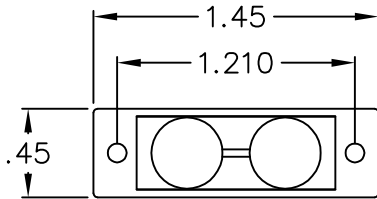

NOTE: UNLESS OTHERWISE SPECIFIED

1. HOUSING:
  - A. MATERIAL: ABS, UL 94V-0
  - B. COLOR: XX: GY-GRAY, IV-IVORY, & WH-WHITE
2. DUPLEX ST-ST ADAPTER:
  - A. MATERIAL:
    - -ADAPTER BODY: PLASTIC
    - -SLEEVE: PHOSPHOR BRONZE
    - -DUST CAP: RUBBER

UL US FILE NO. 125268

ADAPTER BEZEL, DUPLEX ST-ST			
ITEM NO.	ICFOBWTBXX		REV. A
DWG NO.	PSFOBWTB00		PAGE NO. 2

CUSTOMER CARE / TECHNICAL SUPPORT * CSR@ICC.COM / 888-ASK-4-ICC (275-4422) * 2100 E. Valencia Dr, Suite D, Fullerton, CA 92831 * www.icc.com