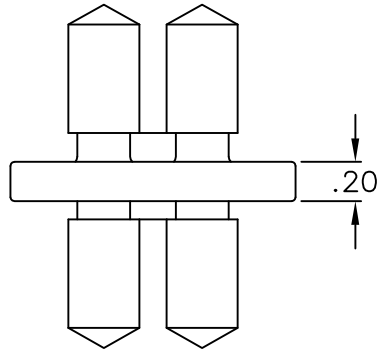

Duplex ST-ST Adapter Bezel

PRODUCT SPECIFICATION

Package includes:

- A. Duplex ST-ST Adapter, 1 pc
- B. Dust Cap, 4 pcs
- C. Low-Profile Bezel, 1 pc

Features and Benefits:

- Provides a flexible solution for fiber work area connectivity
- Provides two ST fiber connections per adapter
- Compatible with IC108WB multi-media outlets
- Available in gray, ivory, and white
- ANSI/TIA-568-C and UL 1863 compliant

ADAPTER BEZEL, DUPLEX ST-ST

ITEM NO.	ICFOBWTBXX
DWG NO.	PSFOBWTB00

REV.	A
PAGE NO.	1

CUSTOMER CARE / TECHNICAL SUPPORT * CSR@ICC.COM / 888-ASK-4-ICC (275-4422) * 2100 E. Valencia Dr, Suite D, Fullerton, CA 92831 * www.icc.com

NOTE: UNLESS OTHERWISE SPECIFIED

1. HOUSING:
 - A. MATERIAL: ABS, UL 94V-0
 - B. COLOR: XX: GY-GRAY, IV-IVORY, & WH-WHITE
2. DUPLEX ST-ST ADAPTER:
 - A. MATERIAL:
 - ADAPTER BODY: PLASTIC
 - SLEEVE: PHOSPHOR BRONZE
 - DUST CAP: RUBBER

UL US FILE NO. 125268

ADAPTER BEZEL, DUPLEX ST-ST			
ITEM NO.	ICFOBWTBXX		REV. A
DWG NO.	PSFOBWTB00		PAGE NO. 2

CUSTOMER CARE / TECHNICAL SUPPORT * CSR@ICC.COM / 888-ASK-4-ICC (275-4422) * 2100 E. Valencia Dr, Suite D, Fullerton, CA 92831 * www.icc.com