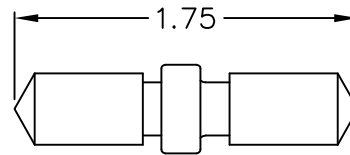

Duplex ST-ST Adapter Bezel

PRODUCT SPECIFICATION

Package includes:

- A. Duplex ST-ST Adapter, 1 pc
- B. Dust Cap, 4 pcs
- C. Low-Profile Bezel, 1 pc

Features and Benefits:

- Provides a flexible solution for fiber work area connectivity
- Provides two ST fiber connections per adapter
- Compatible with IC108WB multi-media outlets
- Available in gray, ivory, and white
- ANSI/TIA-568-C and UL 1863 compliant

ADAPTER BEZEL, DUPLEX ST-ST

ITEM NO.	ICFOBWTBXX
DWG NO.	PSFOBWTB00

REV.	A
PAGE NO.	1

CUSTOMER CARE / TECHNICAL SUPPORT * CSR@ICC.COM / 888-ASK-4-ICC (275-4422) * 2100 E. Valencia Dr, Suite D, Fullerton, CA 92831 * www.icc.com

NOTE: UNLESS OTHERWISE SPECIFIED

1. HOUSING:
 - A. MATERIAL: ABS, UL 94V-0
 - B. COLOR: XX: GY-GRAY, IV-IVORY, & WH-WHITE
2. DUPLEX ST-ST ADAPTER:
 - A. MATERIAL:
 - ADAPTER BODY: PLASTIC
 - SLEEVE: PHOSPHOR BRONZE
 - DUST CAP: RUBBER