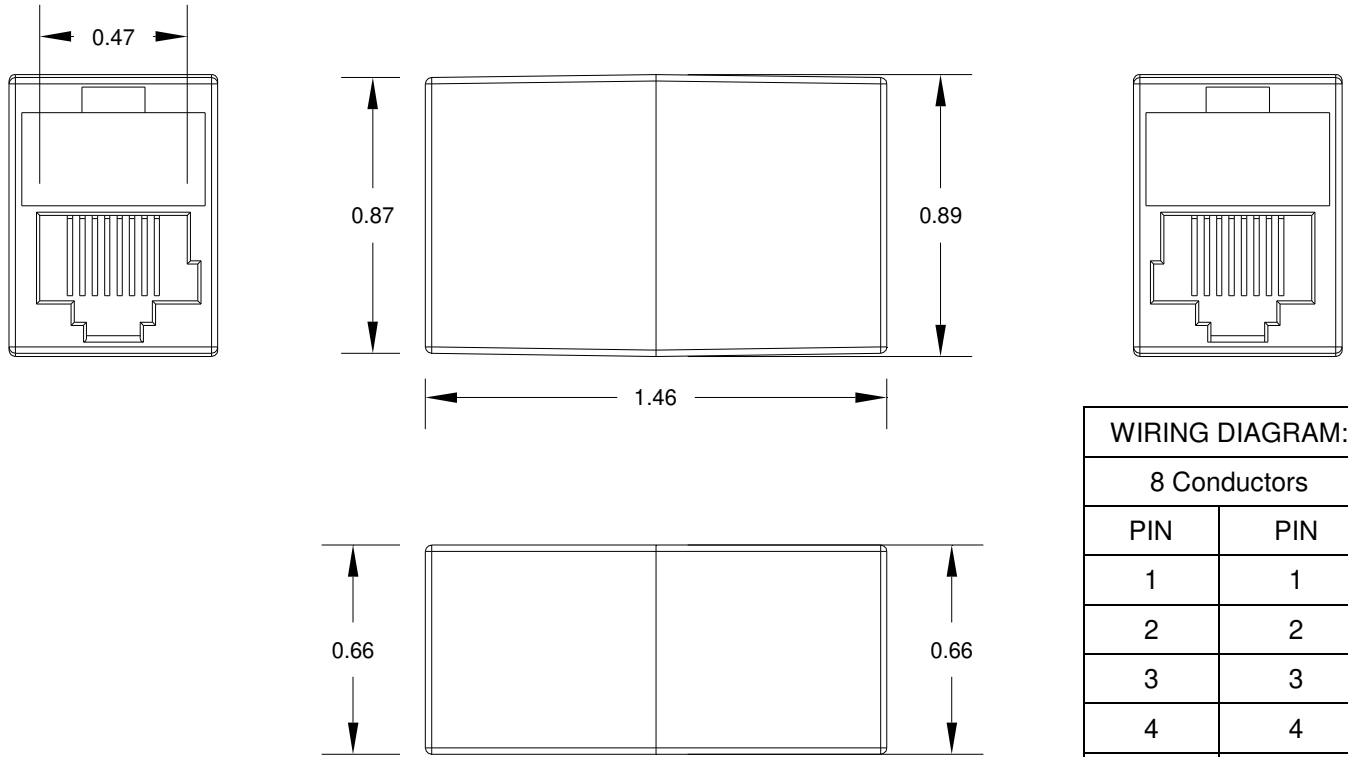

8P8C Keyed RJ-45 Voice Modular Coupler, PIN 1-1

Package Include:

A. 8P8C Keyed RJ-45 Voice Modular Coupler, 1 Piece

Features and Benefits

- Provides pin 1-1 keyed RJ-45 voice coupling
- Used with ICLC4 and ICLC6 line cords
- Available in Ivory
- ANSI/TIA-568-C and UL 1863 compliant
- Country of Origin: Taiwan
- TAA Compliant

NOTE: UNLESS OTHERWISE SPECIFIED

1. Material:

- A. Housing: ABS, UL 94V-0
- B. Color: Ivory
- C. Contact: Phosphor Bronze Gold Plating over 100 micro inches Nickel
- D. Gold Plating: 1.27 Micron/50 micro inches Min