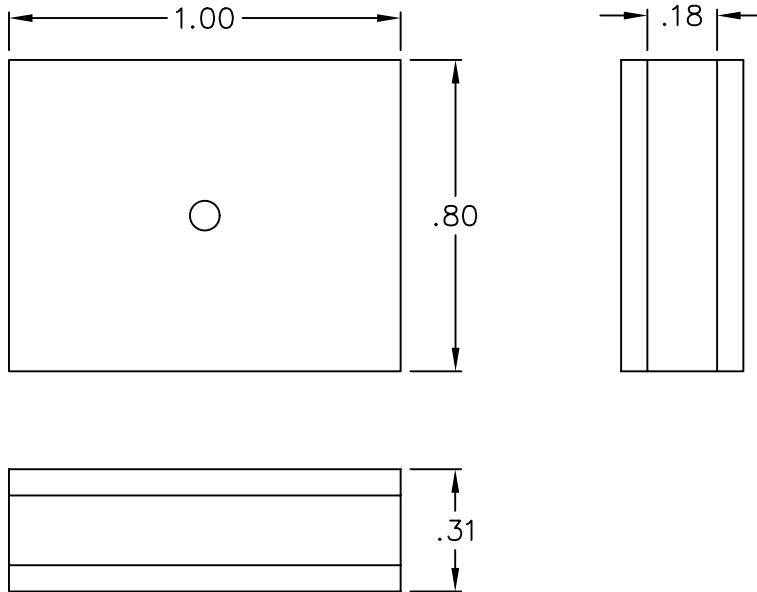

Magnet

PRODUCT SPECIFICATION

Package Includes:

- A. Magnet, 2 pcs
- B. Metal Plate, 4 pcs

Features and Benefits:

- Designed to mount IC108MMB multi-media box, IC108SB Elite surface mount boxes, and ICMPPMB506 CAT 5e mobile patch box on flat metal surfaces