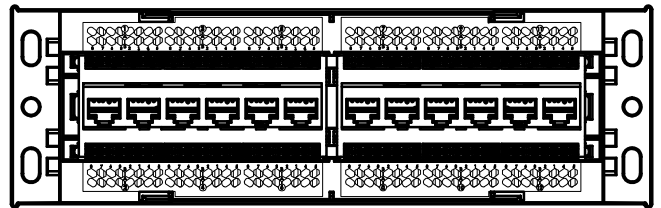

12-Port Category 6 Front Access Patch Panel

PRODUCT SPECIFICATION

Package includes:

- A. 12-Port CAT 6 Patch Panel, 1 pc
- B. #12-24 X $\frac{3}{4}$ ", Machine Screw, 2 pcs
- C. Cable Tie, 4 pcs
- D. Installation Instructions, 1 sheet

Features and Benefits:

- Wall mounted CAT 6 component rated patch panel provides excellent performance for data networks requiring maximum speed and bandwidth.
- Enhanced crosstalk cancellation reduces return loss and improves performance by rejecting noise and unwanted signals.
- Exceeds TIA-568-C.2 Category 6 connecting hardware requirements.
- Engineered to provide 110 IDC termination reducing installation time.
- Used with ICPCSK CAT 6 patch cords, ICACSPDT00 110 punch down tool, and ICCMSR19xx distribution rack
- Installation instructions.

PATCH PANEL, CAT 6 FRONT, 12-PORT

ITEM NO. ICMPP12F6E
DWG NO. PSMPP12F6E

REV. A
PAGE NO. 1

CUSTOMER CARE / TECHNICAL SUPPORT * CSR@ICC.COM / 888-ASK-4-ICC (275-4422) * 14700 Alondra Blvd., La Mirada, CA 90638 * www.icc.com