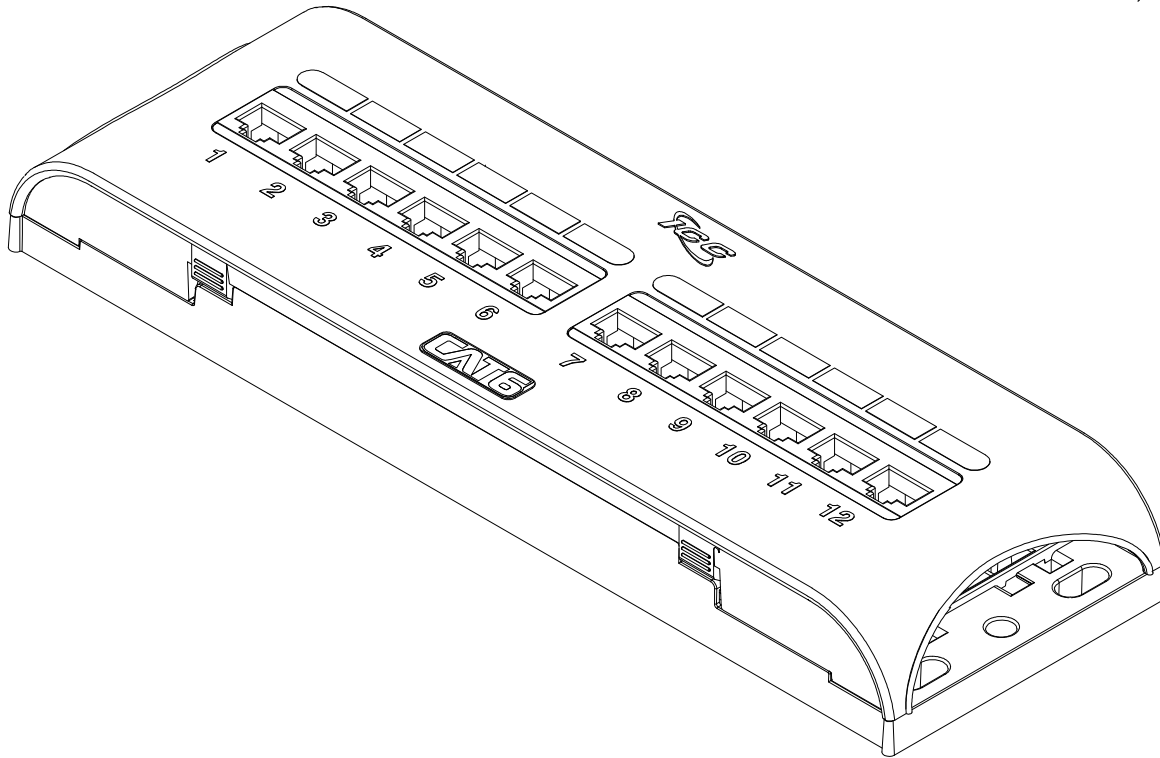

12-Port Category 6 Front Access Patch Panel

PRODUCT SPECIFICATION

Package includes:

- A. 12-Port CAT 6 Patch Panel, 1 pc
- B. #12-24 X $\frac{3}{4}$ ", Machine Screw, 2 pcs
- C. Cable Tie, 4 pcs
- D. Installation Instructions, 1 sheet

Features and Benefits:

- Wall mounted CAT 6 component rated patch panel provides excellent performance for data networks requiring maximum speed and bandwidth.
- Enhanced crosstalk cancellation reduces return loss and improves performance by rejecting noise and unwanted signals.
- Exceeds TIA-568-C.2 Category 6 connecting hardware requirements.
- Engineered to provide 110 IDC termination reducing installation time.
- Used with ICPCSK CAT 6 patch cords, ICACSPDT00 110 punch down tool, and ICCMSR19xx distribution rack
- Installation instructions.