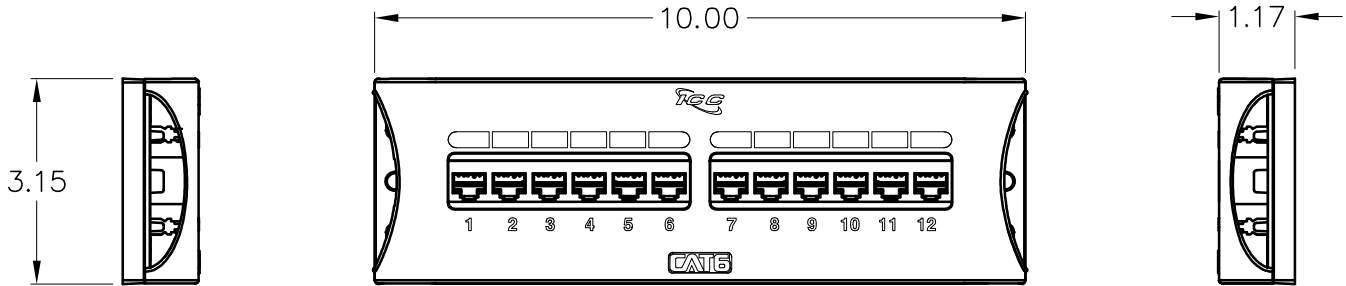

PANEL W/NO COVER

NOTE: UNLESS OTHERWISE SPECIFIED

1. 12-PORT CAT 6 PATCH PANEL:

A. MATERIAL:

- -12-PORT PATCH PANEL: ABS, UL 94V-0
- -JACK HOUSING: HIGH IMPACT, FLAME RETARDANT PLASTIC, UL 94V-0
- -SPRING WIRE: PHOSPHOR BRONZE
- -110 CONNECTOR: PHOSPHOR BRONZE ALLOY WITH 100 MICRO-INCH ALLOY
- -GOLD RATING: 50 MICRO INCHES OF GOLD OVER 100 MICRO INCHES OF NICKEL

B. SURFACE FINISH: BLACK POWDER COAT

C. MECHANICAL:

- -MATING FORCE: 100 GRAMS MIN/CONTACT
- TEMPERATURE RANGE: -40°~70°C
- -PLUG RETENTION IN JACK: 50N (11 LBS SQ)
- -IDC WIRE GAUGE: 22~24 AWG

D. ELECTRICAL:

- -CURRENT RATING: 1.5 AMP DC
- -CONTACT RESISTANCE: 2.5 MILOHMS MAX

PATCH PANEL, CAT 6 FRONT, 12-PORT		 Premium Products Proven Performance Competitive Prices	
ITEM NO.	ICMPP12F6E		REV. A
DWG NO.	PSMPP12F6E	PAGE NO.	2

CUSTOMER CARE / TECHNICAL SUPPORT * CSR@ICC.COM / 888-ASK-4-ICC (275-4422) * 14700 Alondra Blvd., La Mirada, CA 90638 * www.icc.com