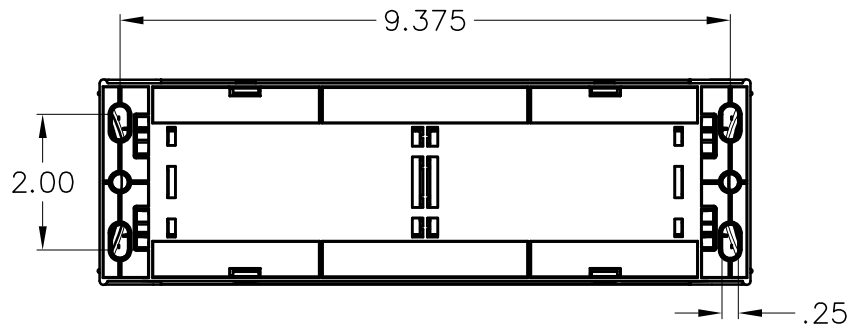

12-Port Category 6 Front Access Patch Panel

PRODUCT SPECIFICATION

Package includes:

- A. 12-Port CAT 6 Patch Panel, 1 pc
- B. #12-24 X $\frac{3}{4}$ ", Machine Screw, 2 pcs
- C. Cable Tie, 4 pcs
- D. Installation Instructions, 1 sheet

Features and Benefits:

- Wall mounted CAT 6 component rated patch panel provides excellent performance for data networks requiring maximum speed and bandwidth.
- Enhanced crosstalk cancellation reduces return loss and improves performance by rejecting noise and unwanted signals.
- Exceeds TIA-568-C.2 Category 6 connecting hardware requirements.
- Engineered to provide 110 IDC termination reducing installation time.
- Used with ICPCSK CAT 6 patch cords, ICACSPDT00 110 punch down tool, and ICCMSR19xx distribution rack
- Installation instructions.

PATCH PANEL, CAT 6 FRONT, 12-PORT

ITEM NO. ICMPP12F6E
DWG NO. PSMPP12F6E

REV. A
PAGE NO. 1

CUSTOMER CARE / TECHNICAL SUPPORT * CSR@ICC.COM / 888-ASK-4-ICC (275-4422) * 14700 Alondra Blvd., La Mirada, CA 90638 * www.icc.com