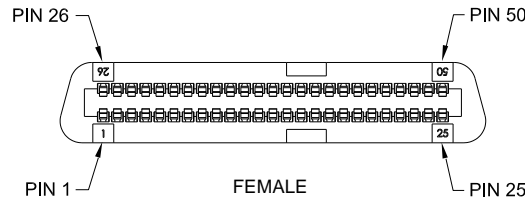

25-Pair F-M CAT 3 Telco Cable Assembly

Package Include:

- A. 25-Pair Female-Male CAT 3 Telco Cable Assembly, **1 Piece**

Features and Benefits

- Designed to be use for voice and low speed data applications with punch down blocks, patch panels, and distribution boxes
- Can be used as an extension cables
- 24 AWG unshielded twisted pair (UTP) Category 3 rated cable
- Includes one 50-pin female connectors (RJ21) and one 50-pin male connector (RJ21)
- Available in 5, 10, 15, 25 feet

Product Specification

Item No.	Length (FT)
ICPCSTFM05	5
ICPCSTFM10	10
ICPCSTFM15	15
ICPCSTFM25	25

25	Violet/Gray	50	Gray/Violet	25
24	Violet/Brown	49	Brown/Violet	24
23	Violet/Green	48	Green/Violet	23
22	Violet/Orange	47	Orange/Violet	22
21	Violet/Blue	46	Blue/Violet	21
20	Yellow/Gray	45	Gray/Yellow	20
19	Yellow/Brown	44	Brown/Yellow	19
18	Yellow/Green	43	Green/Yellow	18
17	Yellow/Orange	42	Orange/Yellow	17
16	Yellow/Blue	41	Blue/Yellow	16
15	Yellow/Gray	40	Gray/Black	15
14	Black/Brown	39	Brown/Black	14
13	Black/Green	38	Green/Black	13
12	Black/Orange	37	Orange/Black	12
11	Black/Blue	36	Blue/Black	11
10	Red/Blue	35	Gray/Red	10
9	Red/Gray	34	Brown/Red	9
8	Red/Brown	33	Green/Red	8
7	Red/Orange	32	Orange/Red	7
6	Red/Blue	31	Blue/Red	6
5	White/Gray	30	Gray/White	5
4	White/Brown	29	Brown/White	4
3	White/Green	28	Green/White	3
2	White/Orange	27	Orange/White	2
1	White/Blue	26	Blue/White	1
PAIR NO.	BODY (TIP)	PIN	TRACER (RING)	PIN
	WIRE COLOR			

NOTE: UNLESS OTHERWISE SPECIFIED

1. Female 50-Pin Telco Connectors:

A. Material:

- High Strength Copper Alloy Contacts
- High Impact Thermo Plastic Housing And Cover

B. Finish: 30 Micro-inches of Gold over Nickel plating in mating contact area

C. Color: Black

2. 25-Pair CAT 3 Telco Cable:

A. Material:

- 24 AWG Solid Copper Conductors
- PVC Insulation and Jacket
- CMR

B. Color: Gray

C. Length: XX: 05-5 Feet, 10-10 Feet, 15-15 Feet, 25-25 Feet