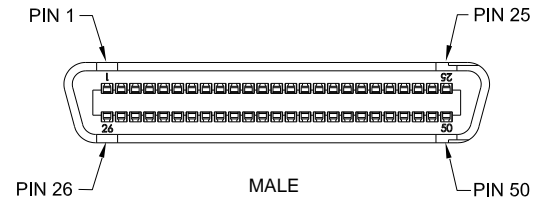

25-Pair F-M CAT 3 Telco Cable Assembly

Package Include:

- A. 25-Pair Female-Male CAT 3 Telco Cable Assembly, **1 Piece**

Features and Benefits

- Designed to be use for voice and low speed data applications with punch down blocks, patch panels, and distribution boxes
- Can be used as an extension cables
- 24 AWG unshielded twisted pair (UTP) Category 3 rated cable
- Includes one 50-pin female connectors (RJ21) and one 50-pin male connector (RJ21)
- Available in 5, 10, 15, 25 feet

Product Specification

Item No.	Length (FT)
ICPCSTFM05	5
ICPCSTFM10	10
ICPCSTFM15	15
ICPCSTFM25	25

25	Violet/Gray	50	Gray/Violet	25
24	Violet/Brown	49	Brown/Violet	24
23	Violet/Green	48	Green/Violet	23
22	Violet/Orange	47	Orange/Violet	22
21	Violet/Blue	46	Blue/Violet	21
20	Yellow/Gray	45	Gray/Yellow	20
19	Yellow/Brown	44	Brown/Yellow	19
18	Yellow/Green	43	Green/Yellow	18
17	Yellow/Orange	42	Orange/Yellow	17
16	Yellow/Blue	41	Blue/Yellow	16
15	Yellow/Gray	40	Gray/Black	15
14	Black/Brown	39	Brown/Black	14
13	Black/Green	38	Green/Black	13
12	Black/Orange	37	Orange/Black	12
11	Black/Blue	36	Blue/Black	11
10	Red/Blue	35	Gray/Red	10
9	Red/Gray	34	Brown/Red	9
8	Red/Brown	33	Green/Red	8
7	Red/Orange	32	Orange/Red	7
6	Red/Blue	31	Blue/Red	6
5	White/Gray	30	Gray/White	5
4	White/Brown	29	Brown/White	4
3	White/Green	28	Green/White	3
2	White/Orange	27	Orange/White	2
1	White/Blue	26	Blue/White	1
PAIR NO.	BODY (TIP)	PIN	TRACER (RING)	PIN
	WIRE COLOR			

NOTE: UNLESS OTHERWISE SPECIFIED

1. Female 50-Pin Telco Connectors:

A. Material:

- High Strength Copper Alloy Contacts
- High Impact Thermo Plastic Housing And Cover

B. Finish: 30 Micro-inches of Gold over Nickel plating in mating contact area

C. Color: Black

2. 25-Pair CAT 3 Telco Cable:

A. Material:

- 24 AWG Solid Copper Conductors
- PVC Insulation and Jacket
- CMR

B. Color: Gray

C. Length: XX: 05-5 Feet, 10-10 Feet, 15-15 Feet, 25-25 Feet