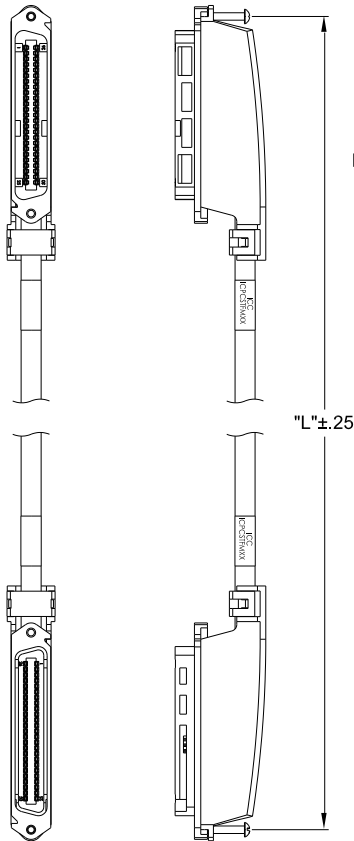

25-Pair F-M CAT 3 Telco Cable Assembly

Package Include:

- A. 25-Pair Female-Male CAT 3 Telco Cable Assembly, **1 Piece**

Features and Benefits

- Designed to be use for voice and low speed data applications with punch down blocks, patch panels, and distribution boxes
- Can be used as an extension cables
- 24 AWG unshielded twisted pair (UTP) Category 3 rated cable
- Includes one 50-pin female connectors (RJ21) and one 50-pin male connector (RJ21)
- Available in 5, 10, 15, 25 feet

Product Specification

Item No.	Length (FT)
ICPCSTFM05	5
ICPCSTFM10	10
ICPCSTFM15	15
ICPCSTFM25	25

25	Violet/Gray	50	Gray/Violet	25
24	Violet/Brown	49	Brown/Violet	24
23	Violet/Green	48	Green/Violet	23
22	Violet/Orange	47	Orange/Violet	22
21	Violet/Blue	46	Blue/Violet	21
20	Yellow/Gray	45	Gray/Yellow	20
19	Yellow/Brown	44	Brown/Yellow	19
18	Yellow/Green	43	Green/Yellow	18
17	Yellow/Orange	42	Orange/Yellow	17
16	Yellow/Blue	41	Blue/Yellow	16
15	Yellow/Gray	40	Gray/Black	15
14	Black/Brown	39	Brown/Black	14
13	Black/Green	38	Green/Black	13
12	Black/Orange	37	Orange/Black	12
11	Black/Blue	36	Blue/Black	11
10	Red/Blue	35	Gray/Red	10
9	Red/Gray	34	Brown/Red	9
8	Red/Brown	33	Green/Red	8
7	Red/Orange	32	Orange/Red	7
6	Red/Blue	31	Blue/Red	6
5	White/Gray	30	Gray/White	5
4	White/Brown	29	Brown/White	4
3	White/Green	28	Green/White	3
2	White/Orange	27	Orange/White	2
1	White/Blue	26	Blue/White	1
PAIR NO.	BODY (TIP)	PIN	TRACER (RING)	PIN
	WIRE COLOR			

NOTE: UNLESS OTHERWISE SPECIFIED

1. Female 50-Pin Telco Connectors:

A. Material:

- High Strength Copper Alloy Contacts
- High Impact Thermo Plastic Housing And Cover

B. Finish: 30 Micro-inches of Gold over Nickel plating in mating contact area

C. Color: Black

2. 25-Pair CAT 3 Telco Cable:

A. Material:

- 24 AWG Solid Copper Conductors
- PVC Insulation and Jacket
- CMR

B. Color: Gray

C. Length: XX: 05-5 Feet, 10-10 Feet, 15-15 Feet, 25-25 Feet