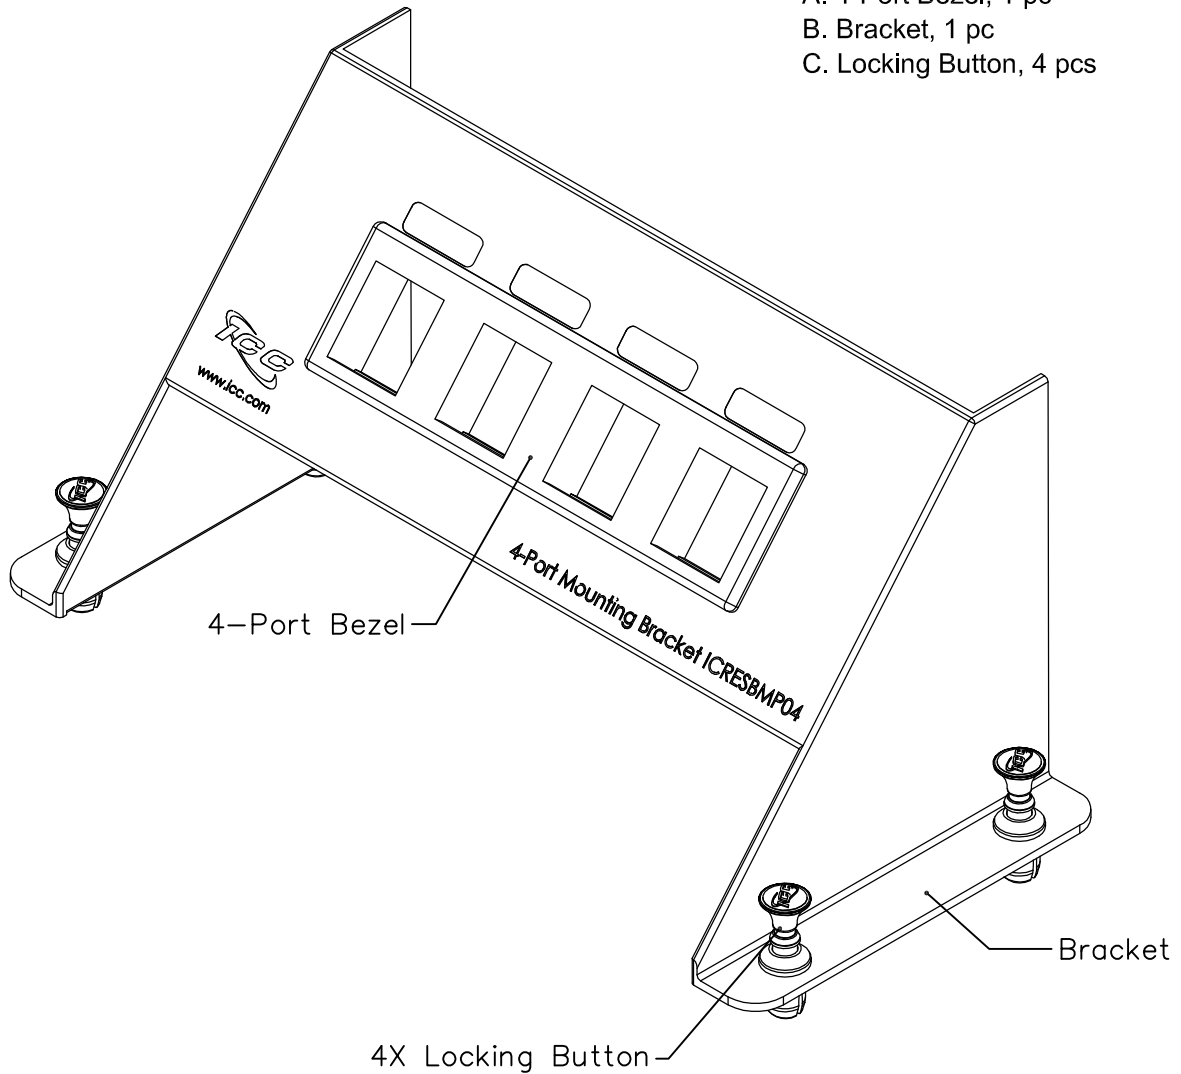

4-Port Blank Resi Mounting Panel

PRODUCT SPECIFICATION

Package includes:

- A. 4-Port Bezel, 1 pc
- B. Bracket, 1 pc
- C. Locking Button, 4 pcs

Features and Benefits:

- Designed to fit all DATA, VOICE, AV, and FIBER connectors
- Fits all ICRESDC 14", 21", and 28" resi distribution center enclosures with the 4 locking buttons

RESI MOUNTING PANEL, BLANK, 4-PORT		 <i>PremiumProducts</i> <i>ProvenPerformance</i> <i>CompetitivePrices</i>	
ITEM NO.	ICRESBMP04		REV. A
DWG NO.	PSRESBMP04		PAGE NO. 1

CUSTOMER CARE / TECHNICAL SUPPORT * CSR@ICC.COM / 888-ASK-4-ICC (275-4422) * 2100 E. Valencia Dr, Suite D, Fullerton, CA 92831 * www.icc.com

NOTE: UNLESS OTHERWISE SPECIFIED

1. BRACKET:
 - A. MATERIAL: 18 GA CRS
 - B. COLOR: WHITE
 - C. SURFACE FINISH: WHITE MATTE FINISH
2. 4-PORT BEZEL:
 - A. MATERIAL: ABS, UL 94V-0
 - B. COLOR: WHITE
3. LOCKING BUTTON:
 - A. MATERIAL: NYLON 6/6, UL 94V-0