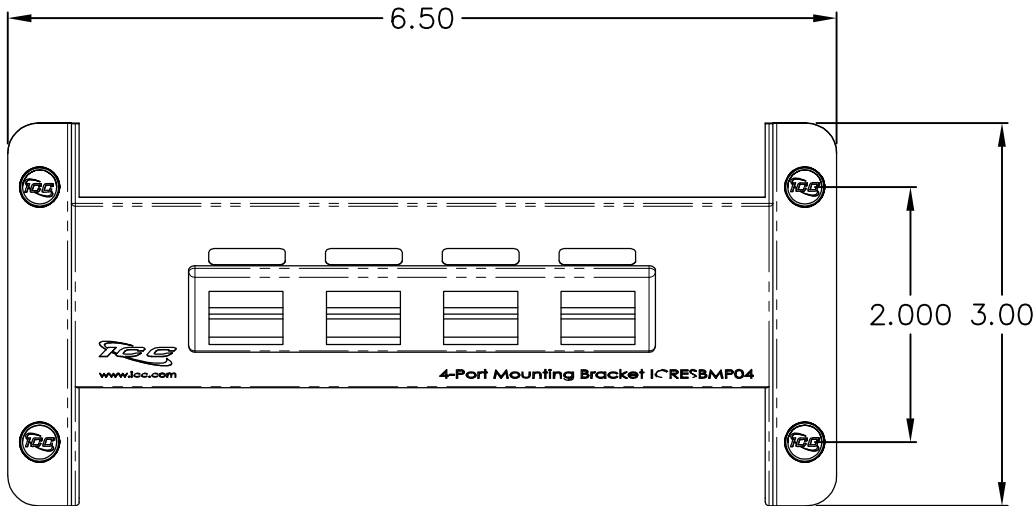

4-Port Blank Resi Mounting Panel

PRODUCT SPECIFICATION

Package includes:

- A. 4-Port Bezel, 1 pc
- B. Bracket, 1 pc
- C. Locking Button, 4 pcs

Features and Benefits:

- Designed to fit all DATA, VOICE, AV, and FIBER connectors
- Fits all ICRESDC 14", 21", and 28" resi distribution center enclosures with the 4 locking buttons

RESI MOUNTING PANEL, BLANK, 4-PORT		 <i>PremiumProducts</i> <i>ProvenPerformance</i> <i>CompetitivePrices</i>	
ITEM NO.	ICRESBMP04		REV. A
DWG NO.	PSRESBMP04		PAGE NO. 1

CUSTOMER CARE / TECHNICAL SUPPORT * CSR@ICC.COM / 888-ASK-4-ICC (275-4422) * 2100 E. Valencia Dr, Suite D, Fullerton, CA 92831 * www.icc.com

NOTE: UNLESS OTHERWISE SPECIFIED

1. BRACKET:
 - A. MATERIAL: 18 GA CRS
 - B. COLOR: WHITE
 - C. SURFACE FINISH: WHITE MATTE FINISH
2. 4-PORT BEZEL:
 - A. MATERIAL: ABS, UL 94V-0
 - B. COLOR: WHITE
3. LOCKING BUTTON:
 - A. MATERIAL: NYLON 6/6, UL 94V-0