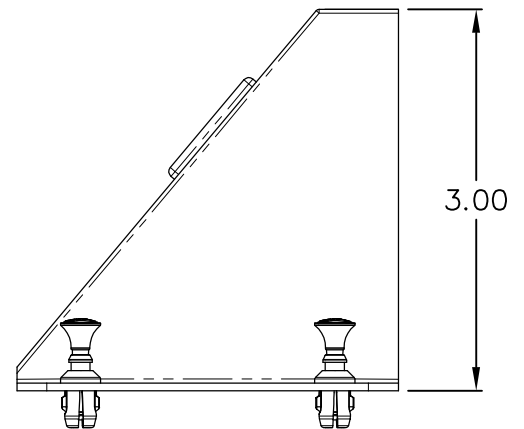

6-Port Blank Resi Mounting Panel

PRODUCT SPECIFICATION

Package includes:

- A. 6-Port Bezel, 1 pc
- B. Bracket, 1 pc
- C. Locking Button, 4 pcs

Features and Benefits:

- Designed to fit ICC's high density(HD) data, voice, audio, video, and fiber modular connectors
- Fits all ICRESDC 14", 21", and 28" resi distribution center enclosures with the 4 locking buttons

NOTE: UNLESS OTHERWISE SPECIFIED

1. BRACKET:
 - A. MATERIAL: 18 GA CRS
 - B. COLOR: WHITE
 - C. SURFACE FINISH: WHITE MATTE FINISH
2. 6-PORT BEZEL:
 - A. MATERIAL: ABS, UL 94V-0
 - B. COLOR: WHITE
3. LOCKING BUTTON:
 - A. MATERIAL: NYLON 6/6, UL 94V-0