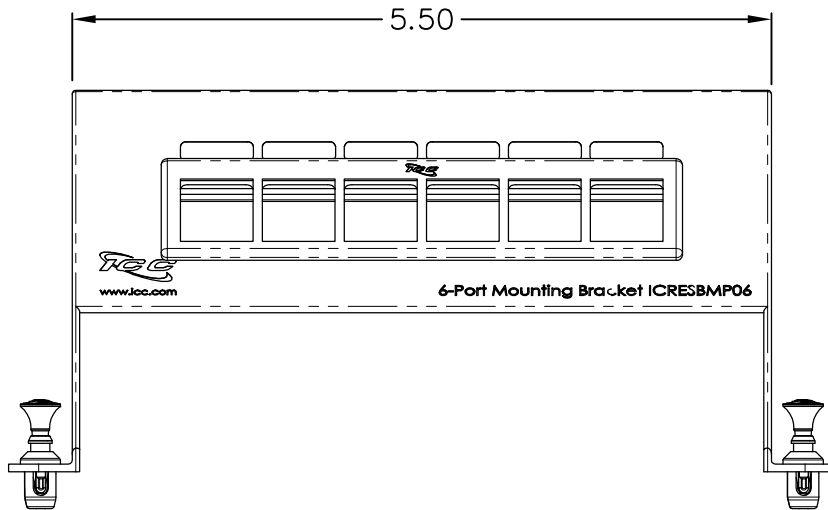

6-Port Blank Resi Mounting Panel

PRODUCT SPECIFICATION

Package includes:

- A. 6-Port Bezel, 1 pc
- B. Bracket, 1 pc
- C. Locking Button, 4 pcs

Features and Benefits:

- Designed to fit ICC's high density(HD) data, voice, audio, video, and fiber modular connectors
- Fits all ICRESDC 14", 21", and 28" resi distribution center enclosures with the 4 locking buttons

RESI MOUNTING PANEL, BLANK, 6-PORT		 <i>PremiumProducts</i> <i>ProvenPerformance</i> <i>CompetitivePrices</i>	
ITEM NO.	ICRESBMP06		REV. A
DWG NO.	PSRESBMP06	PAGE NO.	1

CUSTOMER CARE / TECHNICAL SUPPORT * CSR@ICC.COM / 888-ASK-4-ICC (275-4422) * 2100 E. Valencia Dr, Suite D, Fullerton, CA 92831 * www.icc.com

NOTE: UNLESS OTHERWISE SPECIFIED

1. BRACKET:
 - A. MATERIAL: 18 GA CRS
 - B. COLOR: WHITE
 - C. SURFACE FINISH: WHITE MATTE FINISH
2. 6-PORT BEZEL:
 - A. MATERIAL: ABS, UL 94V-0
 - B. COLOR: WHITE
3. LOCKING BUTTON:
 - A. MATERIAL: NYLON 6/6, UL 94V-0