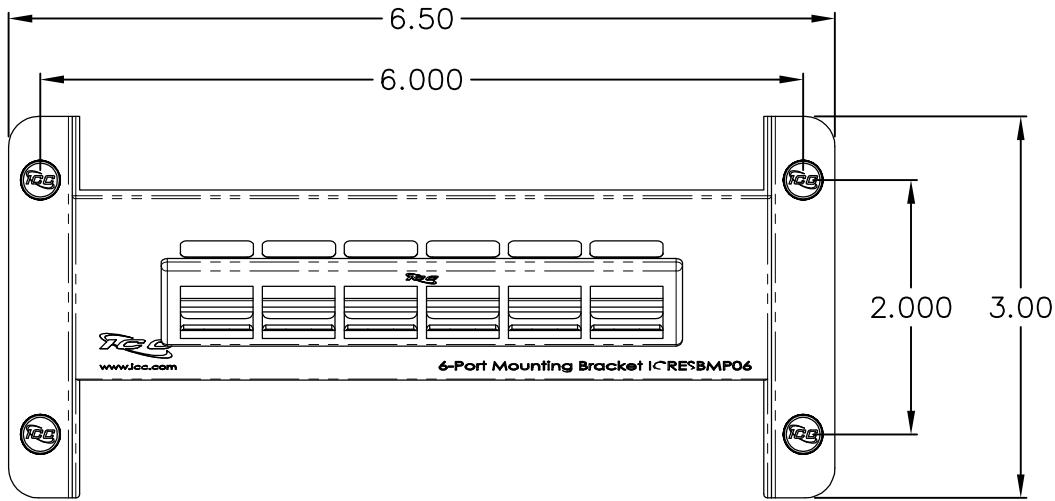

6-Port Blank Resi Mounting Panel

PRODUCT SPECIFICATION

Package includes:

- A. 6-Port Bezel, 1 pc
- B. Bracket, 1 pc
- C. Locking Button, 4 pcs

Features and Benefits:

- Designed to fit ICC's high density(HD) data, voice, audio, video, and fiber modular connectors
- Fits all ICRESDC 14", 21", and 28" resi distribution center enclosures with the 4 locking buttons

NOTE: UNLESS OTHERWISE SPECIFIED

1. BRACKET:
 - A. MATERIAL: 18 GA CRS
 - B. COLOR: WHITE
 - C. SURFACE FINISH: WHITE MATTE FINISH
2. 6-PORT BEZEL:
 - A. MATERIAL: ABS, UL 94V-0
 - B. COLOR: WHITE
3. LOCKING BUTTON:
 - A. MATERIAL: NYLON 6/6, UL 94V-0