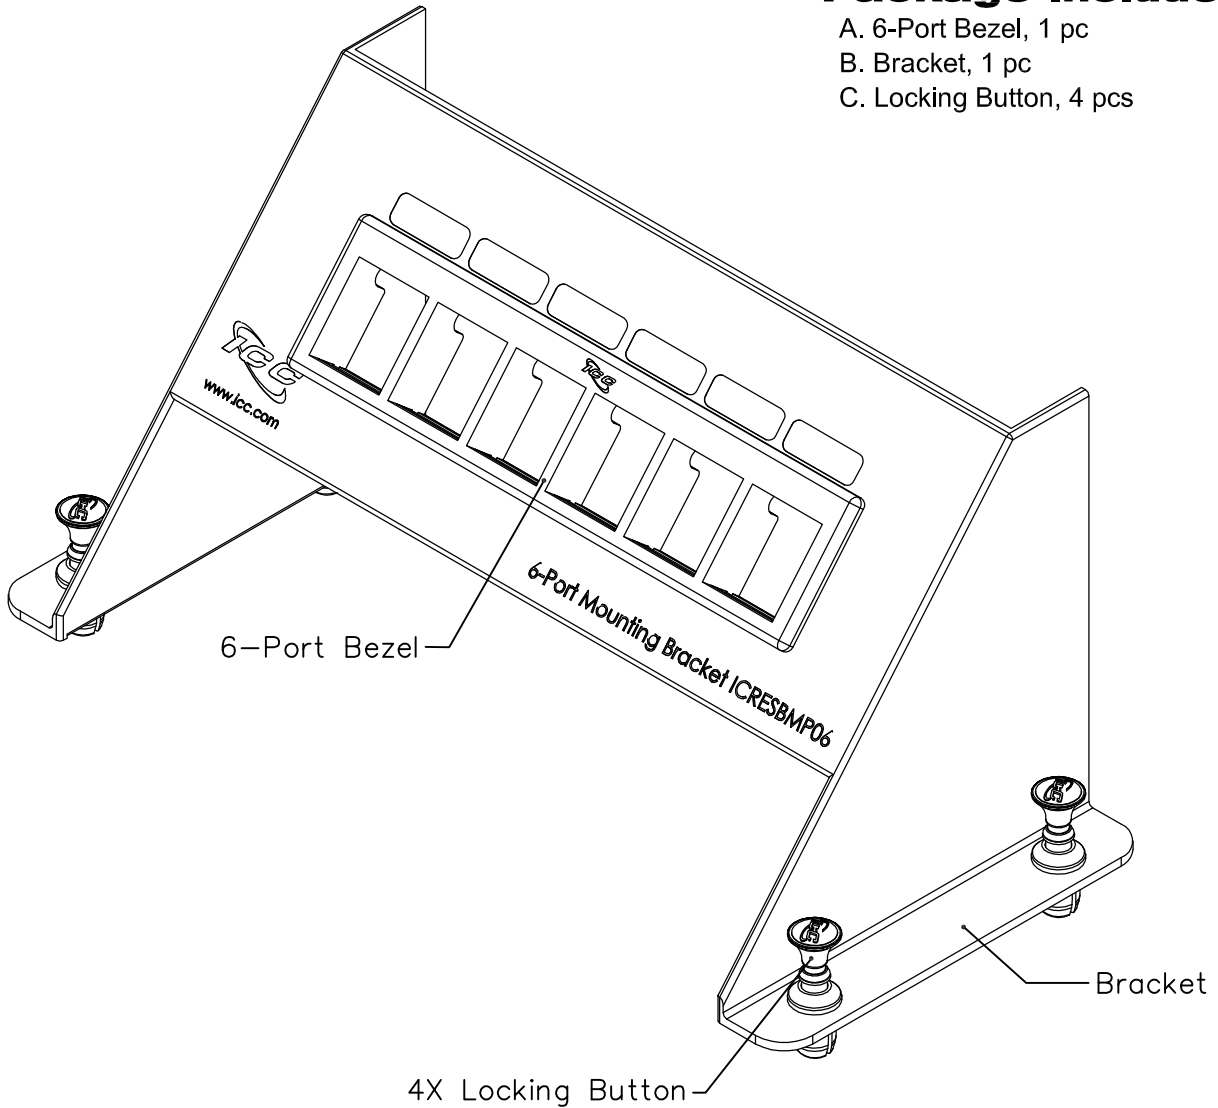

6-Port Blank Resi Mounting Panel

PRODUCT SPECIFICATION

Package includes:

- A. 6-Port Bezel, 1 pc
- B. Bracket, 1 pc
- C. Locking Button, 4 pcs

Features and Benefits:

- Designed to fit ICC's high density(HD) data, voice, audio, video, and fiber modular connectors
- Fits all ICRESDC 14", 21", and 28" resi distribution center enclosures with the 4 locking buttons

RESI MOUNTING PANEL, BLANK, 6-PORT		 <i>PremiumProducts</i> <i>ProvenPerformance</i> <i>CompetitivePrices</i>	
ITEM NO.	ICRESBMP06		REV. A
DWG NO.	PSRESBMP06	PAGE NO.	1

CUSTOMER CARE / TECHNICAL SUPPORT * CSR@ICC.COM / 888-ASK-4-ICC (275-4422) * 2100 E. Valencia Dr, Suite D, Fullerton, CA 92831 * www.icc.com

NOTE: UNLESS OTHERWISE SPECIFIED

1. BRACKET:
 - A. MATERIAL: 18 GA CRS
 - B. COLOR: WHITE
 - C. SURFACE FINISH: WHITE MATTE FINISH
2. 6-PORT BEZEL:
 - A. MATERIAL: ABS, UL 94V-0
 - B. COLOR: WHITE
3. LOCKING BUTTON:
 - A. MATERIAL: NYLON 6/6, UL 94V-0