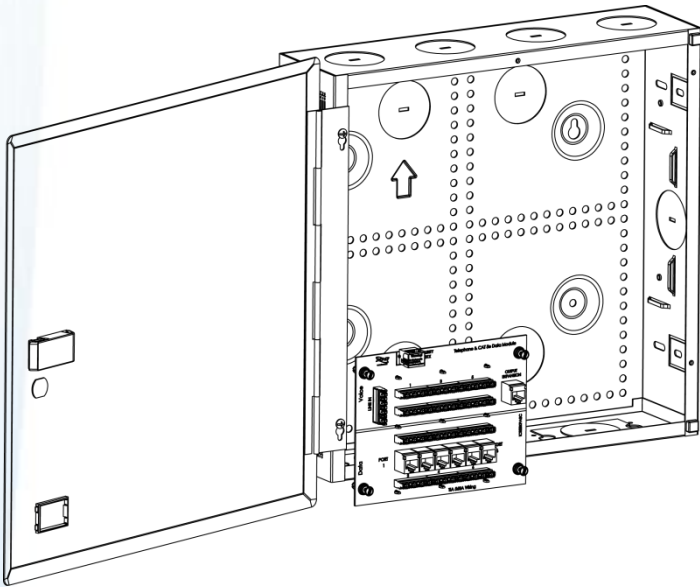

Combo, Net Media Center 14", 6-Port Voice & Data

Package Includes:

- A. 14" Net Media Center Box Assembly, **1 Piece**
- B. 14" Net Media Center Door, **1 Piece**
- C. 6-Port CAT 5e Data & 6-Port Telephone Module w/RJ31x, **1 Piece**
- D. #10-24 x 1", Wood Screw, **4 Pieces**
- E. Wiring Location Sheet, **1 Sheet**
- F. Protective Cover, **1 Piece**

Features and Benefits

- Designed to serve as the central distribution point for voice, data, video, audio, and security services
- Allows for internal modules to be mounted horizontally or vertically
- Works with connectivity modules with push and pull fasteners
- Snap-in system enables users to quickly insert or move the modules
- 8 internal module mounting spaces
- 20-gauge steel construction, white powder coated, lightweight, and sturdy
- Fits between 16" studs or can be wall mounted
- Depth mark on the enclosure simplifies adjustment for drywall depths (1³/₄", 1¹/₂", 1¹/₄", 7/8", 3/4", 5/8").
- Enclosure combos are not designed to be installed in firewall applications
- Complies with UL 1863, TIA-568-C, TIA-570-B, and TIA-607 standards
- The door is reversible, designed with a latch for opening, and has a knockout for an optional padlock
- Can hold up to 6 cable management rings for routing cable

NOTE: UNLESS OTHERWISE SPECIFIED

- A. Material: 20 GA CRS
- B. Surface Finish: White Powder Coat

NOTE: UNLESS OTHERWISE SPECIFIED

1. 6-Port CAT 5e Data & 6-Port Telephone Module with RJ31X Jack:

A. PCB: Glass Epoxy FR4 Copper Clad, t=1.20mm

2. Locking Button: Material: Nylon 6/6, UL 96V-0