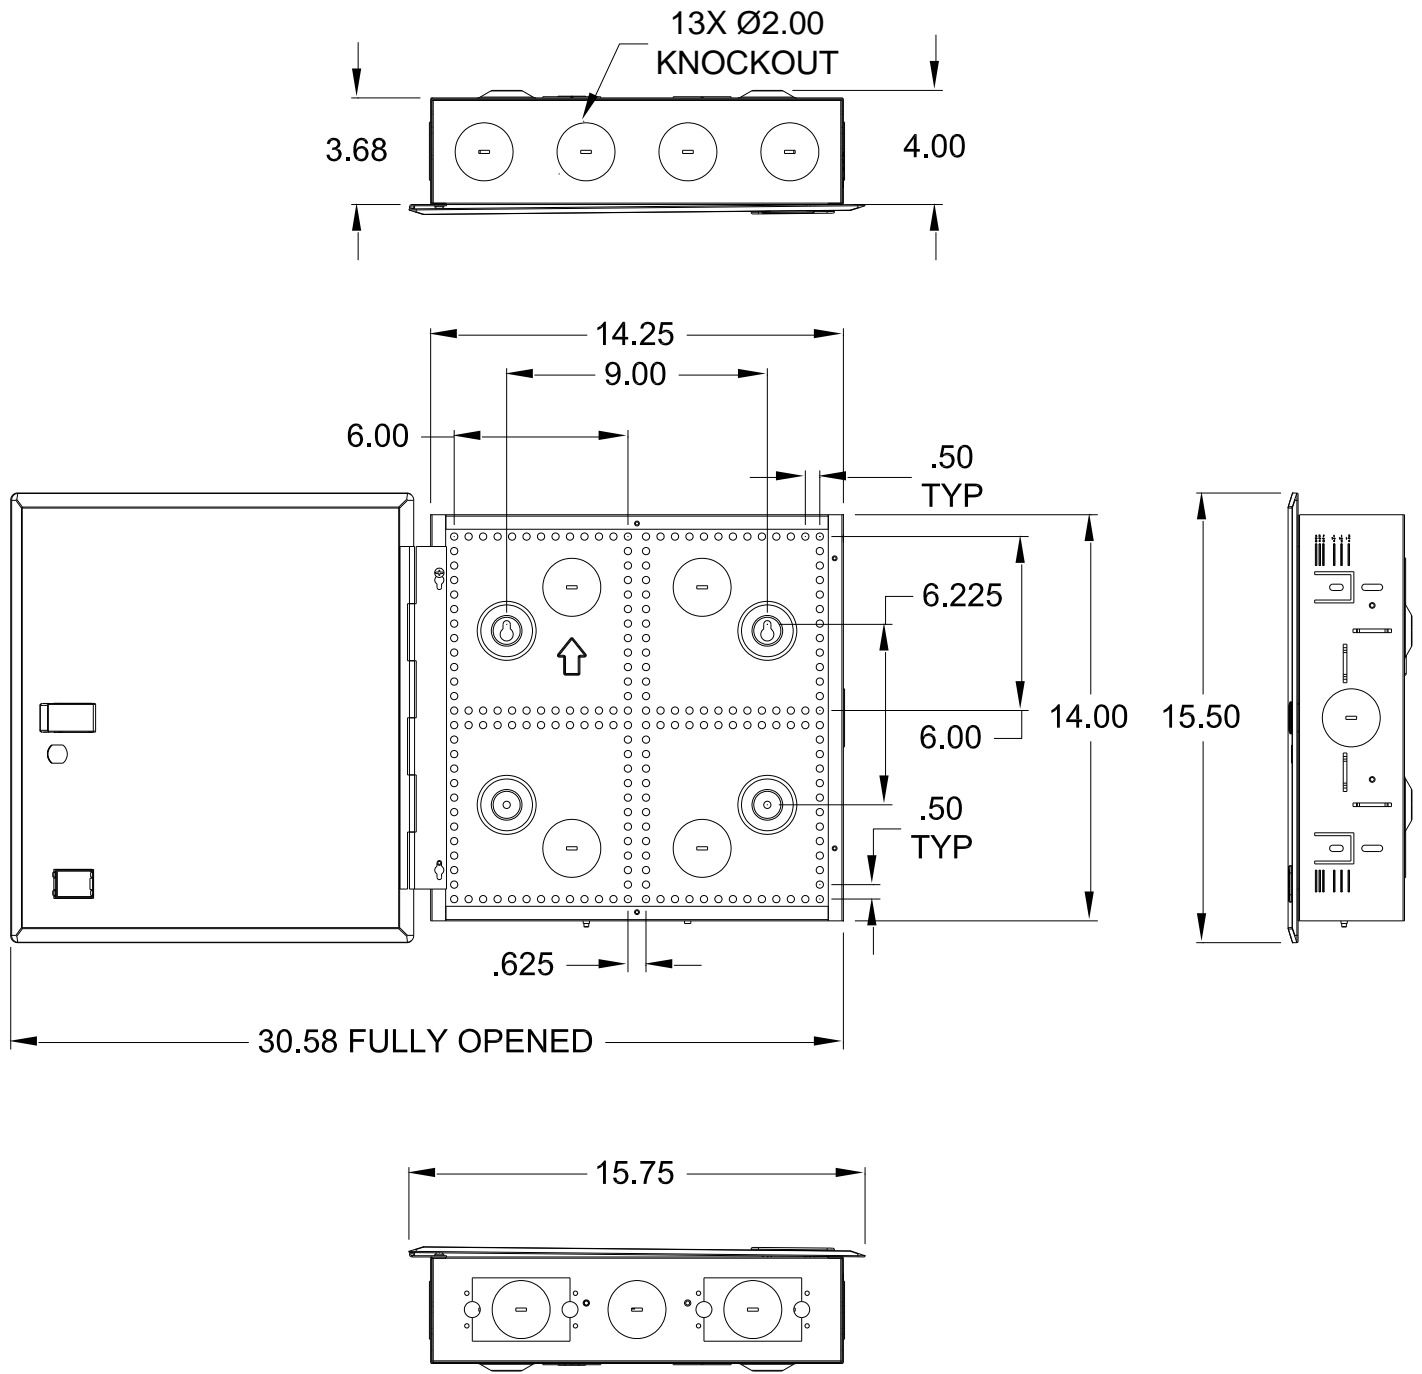

Combo, Net Media Center 14", 6-Port Voice & Data

Package Includes:

- A. 14" Net Media Center Box Assembly, **1 Piece**
- B. 14" Net Media Center Door, **1 Piece**
- C. 6-Port CAT 5e Data & 6-Port Telephone Module w/RJ31x, **1 Piece**
- D. #10-24 x 1", Wood Screw, **4 Pieces**
- E. Wiring Location Sheet, **1 Sheet**
- F. Protective Cover, **1 Piece**

Features and Benefits

- Designed to serve as the central distribution point for voice, data, video, audio, and security services
- Allows for internal modules to be mounted horizontally or vertically
- Works with connectivity modules with push and pull fasteners
- Snap-in system enables users to quickly insert or move the modules
- 8 internal module mounting spaces
- 20-gauge steel construction, white powder coated, lightweight, and sturdy
- Fits between 16" studs or can be wall mounted
- Depth mark on the enclosure simplifies adjustment for drywall depths (1³/₄", 1¹/₂", 1¹/₄", 7/8", 3/4", 5/8").
- Enclosure combos are not designed to be installed in firewall applications
- Complies with UL 1863, TIA-568-C, TIA-570-B, and TIA-607 standards
- The door is reversible, designed with a latch for opening, and has a knockout for an optional padlock
- Can hold up to 6 cable management rings for routing cable

NOTE: UNLESS OTHERWISE SPECIFIED

- A. Material: 20 GA CRS
- B. Surface Finish: White Powder Coat

NOTE: UNLESS OTHERWISE SPECIFIED

1. 6-Port CAT 5e Data & 6-Port Telephone Module with RJ31X Jack:

A. PCB: Glass Epoxy FR4 Copper Clad, t=1.20mm

2. Locking Button: Material: Nylon 6/6, UL 96V-0