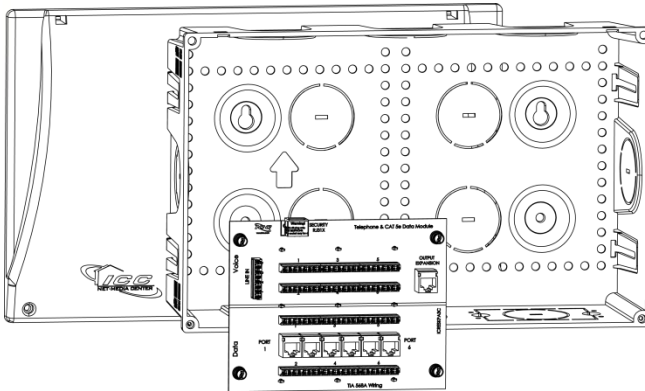

# Combo, Net media center 9", 6-Port Voice & Data

## Package Includes:

- A. 9" Plastic Net Media Center Box, **1 Piece**
- B. Net Media Center Plastic Cover, **1 Piece**
- C. 6-Port CAT 5e Data & 6-Port Telephone Module w/RJ31x, **1 Piece**
- D. #6-32x 1", Pan Head. Tapping Screw, Phillips, Zinc Plated Steel, **2 Pieces**
- E. #10-24 X 1", Wood Screw, **4 Pieces**
- F. Wiring Location Sheet, **1 Piece**

## Features and Benefits

- Designed to serve as the central distribution point for voice, data, video, audio, and security services
- Allows for internal modules to be mounted horizontally or vertically
- Works with connectivity modules with push and pull fasteners
- Snap-in system enables users to quickly insert or move the modules
- 4 internal module mounting spaces
- ABS plastic, lightweight, and sturdy
- Fits between 16" studs or can be wall mounted
- Depth mark on the enclosure simplifies adjustment for drywall depths (1<sup>3</sup>/<sub>4</sub>", 1<sup>1</sup>/<sub>2</sub>", 1<sup>1</sup>/<sub>4</sub>", 7/8", 3/4," 5/8")
- Enclosure combos are not designed to be installed in firewall applications
- Complies with ETL, TIA-568-C, TIA-570-B and TIA-607 standards
- The cover snaps on and can be screwed down and has a knockout for an optional padlock

2. Locking Button: Material: Nylon 6/6, UL 96V-0