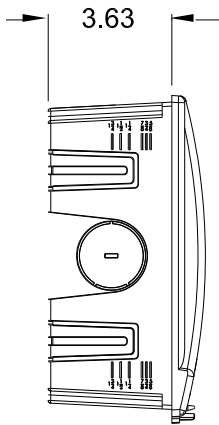

## Package Includes:

- A. 9" Plastic Net Media Center Box, **1 Piece**
- B. Net Media Center Plastic Cover, **1 Piece**
- C. 6-Port CAT 5e Data & 6-Port Telephone Module w/RJ31x, **1 Piece**
- D. #6-32x 1", Pan Head. Tapping Screw, Phillips, Zinc Plated Steel, **2 Pieces**
- E. #10-24 X 1", Wood Screw, **4 Pieces**
- F. Wiring Location Sheet, **1 Piece**

## Features and Benefits

- Designed to serve as the central distribution point for voice, data, video, audio, and security services
- Allows for internal modules to be mounted horizontally or vertically
- Works with connectivity modules with push and pull fasteners
- Snap-in system enables users to quickly insert or move the modules
- 4 internal module mounting spaces
- ABS plastic, lightweight, and sturdy
- Fits between 16" studs or can be wall mounted
- Depth mark on the enclosure simplifies adjustment for drywall depths (1<sup>3</sup>/<sub>4</sub>", 1<sup>1</sup>/<sub>2</sub>", 1<sup>1</sup>/<sub>4</sub>", 7/8", 3/4," 5/8")
- Enclosure combos are not designed to be installed in firewall applications
- Complies with ETL, TIA-568-C, TIA-570-B and TIA-607 standards
- The cover snaps on and can be screwed down and has a knockout for an optional padlock

**NOTE: UNLESS OTHERWISE SPECIFIED**

1. Material: ABS, UL 94V-0
2. Color: White
3. Finish: Matte

**NOTE: UNLESS OTHERWISE SPECIFIED**

1. 6-Port CAT 5e Data & 6-Port Telephone Module with RJ31X Jack:

A. PCB: Glass Epoxy FR4 Copper Clad,  $t=1.20\text{mm}$

2. Locking Button: Material: Nylon 6/6, UL 96V-0