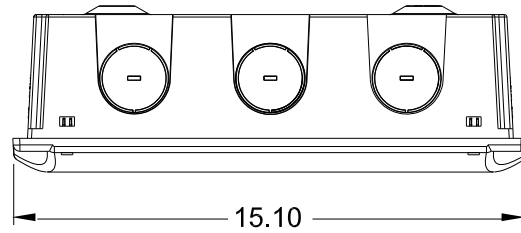

## Package Includes:

- A. 9" Plastic Net Media Center Box, **1 Piece**
- B. Net Media Center Plastic Cover, **1 Piece**
- C. 6-Port CAT 5e Data & 6-Port Telephone Module w/RJ31x, **1 Piece**
- D. #6-32x 1", Pan Head. Tapping Screw, Phillips, Zinc Plated Steel, **2 Pieces**
- E. #10-24 X 1", Wood Screw, **4 Pieces**
- F. Wiring Location Sheet, **1 Piece**

## Features and Benefits

- Designed to serve as the central distribution point for voice, data, video, audio, and security services
- Allows for internal modules to be mounted horizontally or vertically
- Works with connectivity modules with push and pull fasteners
- Snap-in system enables users to quickly insert or move the modules
- 4 internal module mounting spaces
- ABS plastic, lightweight, and sturdy
- Fits between 16" studs or can be wall mounted
- Depth mark on the enclosure simplifies adjustment for drywall depths (1<sup>3</sup>/<sub>4</sub>", 1<sup>1</sup>/<sub>2</sub>", 1<sup>1</sup>/<sub>4</sub>", 7/8", 3/4," 5/8")
- Enclosure combos are not designed to be installed in firewall applications
- Complies with ETL, TIA-568-C, TIA-570-B and TIA-607 standards
- The cover snaps on and can be screwed down and has a knockout for an optional padlock