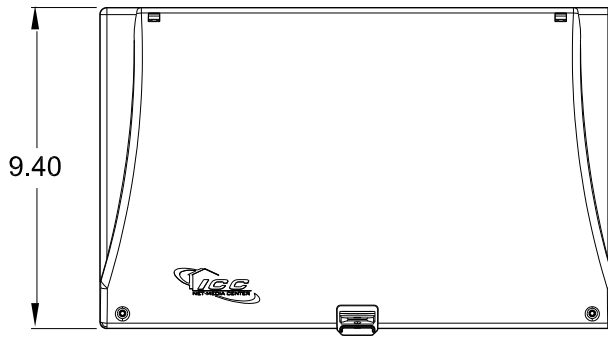

# Combo, Net media center 9", 6-Port Voice & Data

## Package Includes:

- A. 9" Plastic Net Media Center Box, **1 Piece**
- B. Net Media Center Plastic Cover, **1 Piece**
- C. 6-Port CAT 5e Data & 6-Port Telephone Module w/RJ31x, **1 Piece**
- D. #6-32x 1", Pan Head. Tapping Screw, Phillips, Zinc Plated Steel, **2 Pieces**
- E. #10-24 X 1", Wood Screw, **4 Pieces**
- F. Wiring Location Sheet, **1 Piece**

## Features and Benefits

- Designed to serve as the central distribution point for voice, data, video, audio, and security services
- Allows for internal modules to be mounted horizontally or vertically
- Works with connectivity modules with push and pull fasteners
- Snap-in system enables users to quickly insert or move the modules
- 4 internal module mounting spaces
- ABS plastic, lightweight, and sturdy
- Fits between 16" studs or can be wall mounted
- Depth mark on the enclosure simplifies adjustment for drywall depths (1<sup>3</sup>/<sub>4</sub>", 1<sup>1</sup>/<sub>2</sub>", 1<sup>1</sup>/<sub>4</sub>", 7/8", 3/4," 5/8")
- Enclosure combos are not designed to be installed in firewall applications
- Complies with ETL, TIA-568-C, TIA-570-B and TIA-607 standards
- The cover snaps on and can be screwed down and has a knockout for an optional padlock