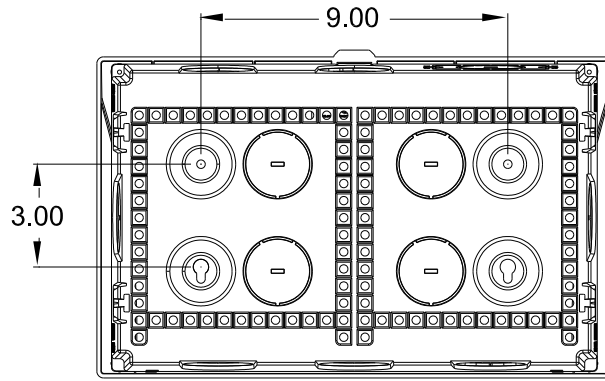

# Combo, Net media center 9", 6-Port Voice & Data

## Package Includes:

- A. 9" Plastic Net Media Center Box, **1 Piece**
- B. Net Media Center Plastic Cover, **1 Piece**
- C. 6-Port CAT 5e Data & 6-Port Telephone Module w/RJ31x, **1 Piece**
- D. #6-32x 1", Pan Head. Tapping Screw, Phillips, Zinc Plated Steel, **2 Pieces**
- E. #10-24 X 1", Wood Screw, **4 Pieces**
- F. Wiring Location Sheet, **1 Piece**

## Features and Benefits

- Designed to serve as the central distribution point for voice, data, video, audio, and security services
- Allows for internal modules to be mounted horizontally or vertically
- Works with connectivity modules with push and pull fasteners
- Snap-in system enables users to quickly insert or move the modules
- 4 internal module mounting spaces
- ABS plastic, lightweight, and sturdy
- Fits between 16" studs or can be wall mounted
- Depth mark on the enclosure simplifies adjustment for drywall depths (1<sup>3</sup>/<sub>4</sub>", 1<sup>1</sup>/<sub>2</sub>", 1<sup>1</sup>/<sub>4</sub>", 7/8", 3/4," 5/8")
- Enclosure combos are not designed to be installed in firewall applications
- Complies with ETL, TIA-568-C, TIA-570-B and TIA-607 standards
- The cover snaps on and can be screwed down and has a knockout for an optional padlock

2. Locking Button: Material: Nylon 6/6, UL 96V-0