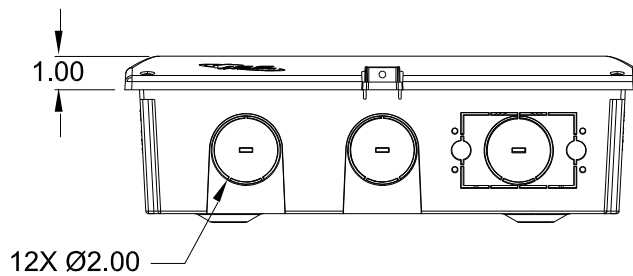

# Combo, Net media center 9", 6-Port Voice & Data

## Package Includes:

- A. 9" Plastic Net Media Center Box, **1 Piece**
- B. Net Media Center Plastic Cover, **1 Piece**
- C. 6-Port CAT 5e Data & 6-Port Telephone Module w/RJ31x, **1 Piece**
- D. #6-32x 1", Pan Head. Tapping Screw, Phillips, Zinc Plated Steel, **2 Pieces**
- E. #10-24 X 1", Wood Screw, **4 Pieces**
- F. Wiring Location Sheet, **1 Piece**

## Features and Benefits

- Designed to serve as the central distribution point for voice, data, video, audio, and security services
- Allows for internal modules to be mounted horizontally or vertically
- Works with connectivity modules with push and pull fasteners
- Snap-in system enables users to quickly insert or move the modules
- 4 internal module mounting spaces
- ABS plastic, lightweight, and sturdy
- Fits between 16" studs or can be wall mounted
- Depth mark on the enclosure simplifies adjustment for drywall depths (1<sup>3</sup>/<sub>4</sub>", 1<sup>1</sup>/<sub>2</sub>", 1<sup>1</sup>/<sub>4</sub>", 7/8", 3/4," 5/8")
- Enclosure combos are not designed to be installed in firewall applications
- Complies with ETL, TIA-568-C, TIA-570-B and TIA-607 standards
- The cover snaps on and can be screwed down and has a knockout for an optional padlock