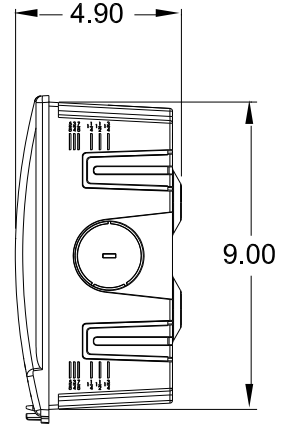

# Combo, Net media center 9", 6-Port Voice & Data

## Package Includes:

- A. 9" Plastic Net Media Center Box, **1 Piece**
- B. Net Media Center Plastic Cover, **1 Piece**
- C. 6-Port CAT 5e Data & 6-Port Telephone Module w/RJ31x, **1 Piece**
- D. #6-32x 1", Pan Head. Tapping Screw, Phillips, Zinc Plated Steel, **2 Pieces**
- E. #10-24 X 1", Wood Screw, **4 Pieces**
- F. Wiring Location Sheet, **1 Piece**

## Features and Benefits

- Designed to serve as the central distribution point for voice, data, video, audio, and security services
- Allows for internal modules to be mounted horizontally or vertically
- Works with connectivity modules with push and pull fasteners
- Snap-in system enables users to quickly insert or move the modules
- 4 internal module mounting spaces
- ABS plastic, lightweight, and sturdy
- Fits between 16" studs or can be wall mounted
- Depth mark on the enclosure simplifies adjustment for drywall depths (1<sup>3</sup>/<sub>4</sub>", 1<sup>1</sup>/<sub>2</sub>", 1<sup>1</sup>/<sub>4</sub>", 7/8", 3/4," 5/8")
- Enclosure combos are not designed to be installed in firewall applications
- Complies with ETL, TIA-568-C, TIA-570-B and TIA-607 standards
- The cover snaps on and can be screwed down and has a knockout for an optional padlock

2. Locking Button: Material: Nylon 6/6, UL 96V-0