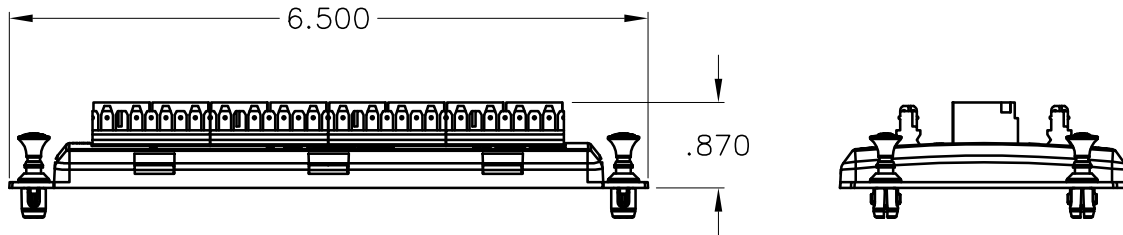

8-Port CAT 6 Deluxe Series Data Module

PRODUCT SPECIFICATION

Package includes:

- A. 8-Port CAT 6 Data Module, 1 pc
- B. Plastic Housing, 1 set
- C. Locking Button, 4 pcs

Features and Benefits:

- Designed to support up to 8 Category 6 data lines
- Wiring in accordance to T-568-A for residential use
- Exceeds ANSI/TIA/EIA-568-B.2 Category 6 connecting hardware requirements
- Fits all ICRESDC 14", 21", 28", and 42" Net Media Center

NOTE: UNLESS OTHERWISE SPECIFIED

1. 8-PORT CAT 6 DATA MODULE:
 - A. PCB: GLASS EPOXY FR-4 COPPER CLAD, t=1.20mm
 - B. 110 BLOCK:
 - HOUSING: PC, UL 94V-0
 - IDC: PHOSPHOROUS BRONZE, TIN PLATED
 - C. RJ45 JACK/SOCKET:
 - HOUSING: PBT + 15% FIBER GLASS
 - CONTACT: PHOSPHOROUS BRONZE, 50u" GOLD PLATED
 - D. WIRING IN ACCORDANCE TO T568A
 - E. CATEGORY 6 RATED
2. PLASTIC HOUSING:
 - A. MATERIAL: ABS
 - B. SURFACE FINISH: MATTE
3. LOCKING BUTTON: MATERIAL: NYLON 6/6, UL 94V-0