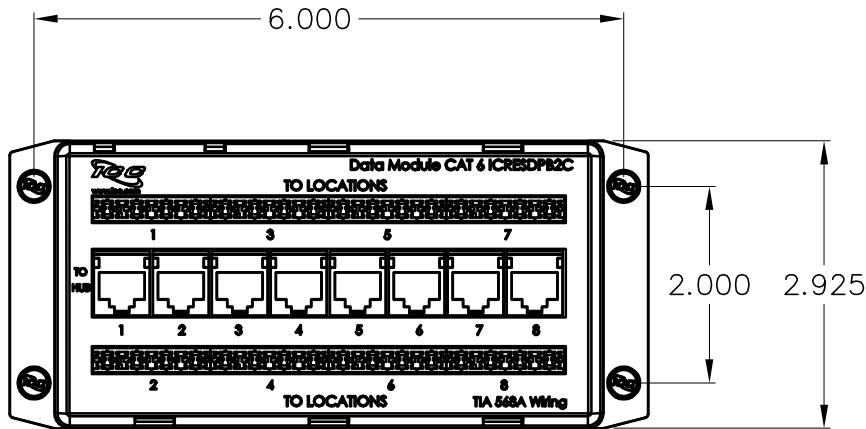

8-Port CAT 6 Deluxe Series Data Module

PRODUCT SPECIFICATION

Package includes:

- A. 8-Port CAT 6 Data Module, 1 pc
- B. Plastic Housing, 1 set
- C. Locking Button, 4 pcs

Features and Benefits:

- Designed to support up to 8 Category 6 data lines
- Wiring in accordance to T-568-A for residential use
- Exceeds ANSI/TIA/EIA-568-B.2 Category 6 connecting hardware requirements
- Fits all ICRESDC 14", 21", 28", and 42" Net Media Center

DELUXE SERIES , CAT 6 DATA, 8-PORT

ITEM NO. ICRESDPB2C
DWG NO. PSRESDPB2C

REV. A
PAGE NO. 1

CUSTOMER CARE / TECHNICAL SUPPORT * CSR@ICC.COM / 888-ASK-4-ICC (275-4422) * 14700 Alondra Blvd., La Mirada, CA 90638 * Phone 562-356-3111 * Fax 562-356-3100 * www.icc.com

NOTE: UNLESS OTHERWISE SPECIFIED

1. 8-PORT CAT 6 DATA MODULE:
 - A. PCB: GLASS EPOXY FR-4 COPPER CLAD, t=1.20mm
 - B. 110 BLOCK:
 - HOUSING: PC, UL 94V-0
 - IDC: PHOSPHOROUS BRONZE, TIN PLATED
 - C. RJ45 JACK/SOCKET:
 - HOUSING: PBT + 15% FIBER GLASS
 - CONTACT: PHOSPHOROUS BRONZE, 50u" GOLD PLATED
 - D. WIRING IN ACCORDANCE TO T568A
 - E. CATEGORY 6 RATED
2. PLASTIC HOUSING:
 - A. MATERIAL: ABS
 - B. SURFACE FINISH: MATTE
3. LOCKING BUTTON: MATERIAL: NYLON 6/6, UL 94V-0