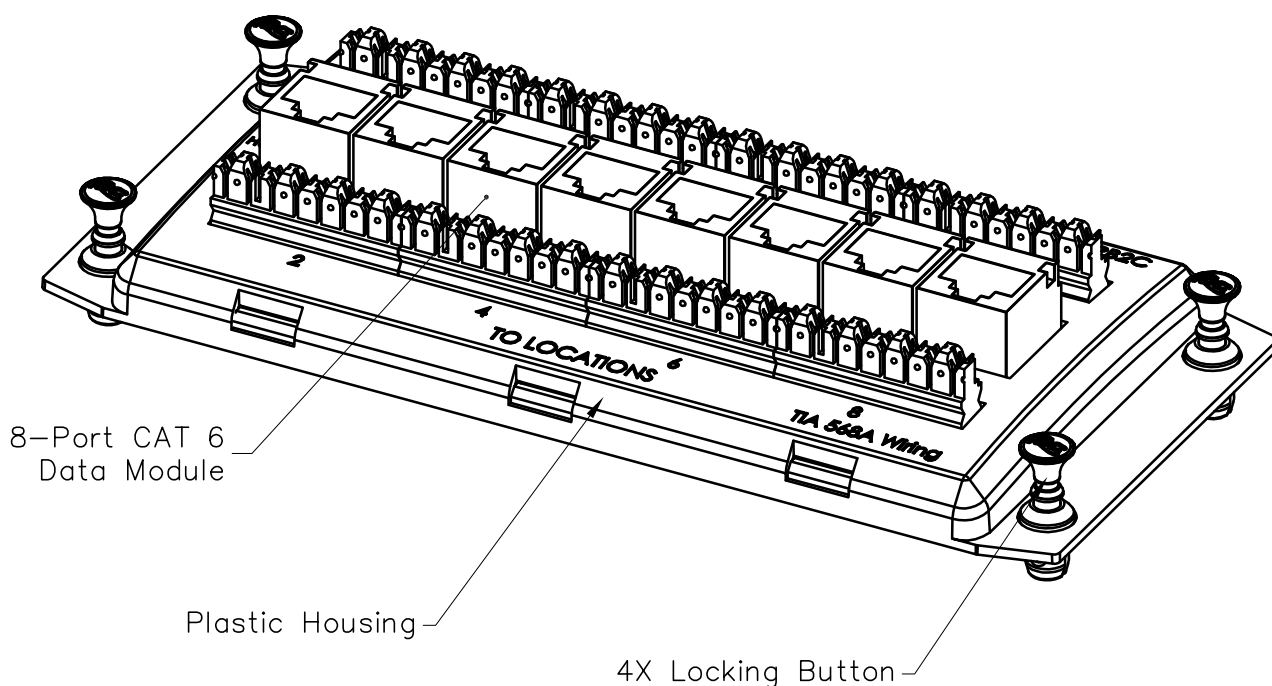

8-Port CAT 6 Deluxe Series Data Module

PRODUCT SPECIFICATION

Package includes:

- A. 8-Port CAT 6 Data Module, 1 pc
- B. Plastic Housing, 1 set
- C. Locking Button, 4 pcs

Features and Benefits:

- Designed to support up to 8 Category 6 data lines
- Wiring in accordance to T-568-A for residential use
- Exceeds ANSI/TIA/EIA-568-B.2 Category 6 connecting hardware requirements
- Fits all ICRESDC 14", 21", 28", and 42" Net Media Center

DELUXE SERIES , CAT 6 DATA, 8-PORT

ITEM NO. ICRESDPB2C
DWG NO. PSRESDPB2C

REV. A
PAGE NO. 1

CUSTOMER CARE / TECHNICAL SUPPORT * CSR@ICC.COM / 888-ASK-4-ICC (275-4422) * 14700 Alondra Blvd., La Mirada, CA 90638 * Phone 562-356-3111 * Fax 562-356-3100 * www.icc.com

NOTE: UNLESS OTHERWISE SPECIFIED

1. 8-PORT CAT 6 DATA MODULE:
 - A. PCB: GLASS EPOXY FR-4 COPPER CLAD, t=1.20mm
 - B. 110 BLOCK:
 - HOUSING: PC, UL 94V-0
 - IDC: PHOSPHOROUS BRONZE, TIN PLATED
 - C. RJ45 JACK/SOCKET:
 - HOUSING: PBT + 15% FIBER GLASS
 - CONTACT: PHOSPHOROUS BRONZE, 50u" GOLD PLATED
 - D. WIRING IN ACCORDANCE TO T568A
 - E. CATEGORY 6 RATED
2. PLASTIC HOUSING:
 - A. MATERIAL: ABS
 - B. SURFACE FINISH: MATTE
3. LOCKING BUTTON: MATERIAL: NYLON 6/6, UL 94V-0

DELUXE SERIES , CAT 6 DATA, 8-PORT

ITEM NO.	ICRESDPB2C
DWG NO.	PSRESDPB2C

REV.	A
PAGE NO.	2

CUSTOMER CARE / TECHNICAL SUPPORT * CSR@ICC.COM / 888-ASK-4-ICC (275-4422) * 14700 Alondra Blvd., La Mirada, CA 90638 * Phone 562-356-3111 * Fax 562-356-3100 * www.icc.com