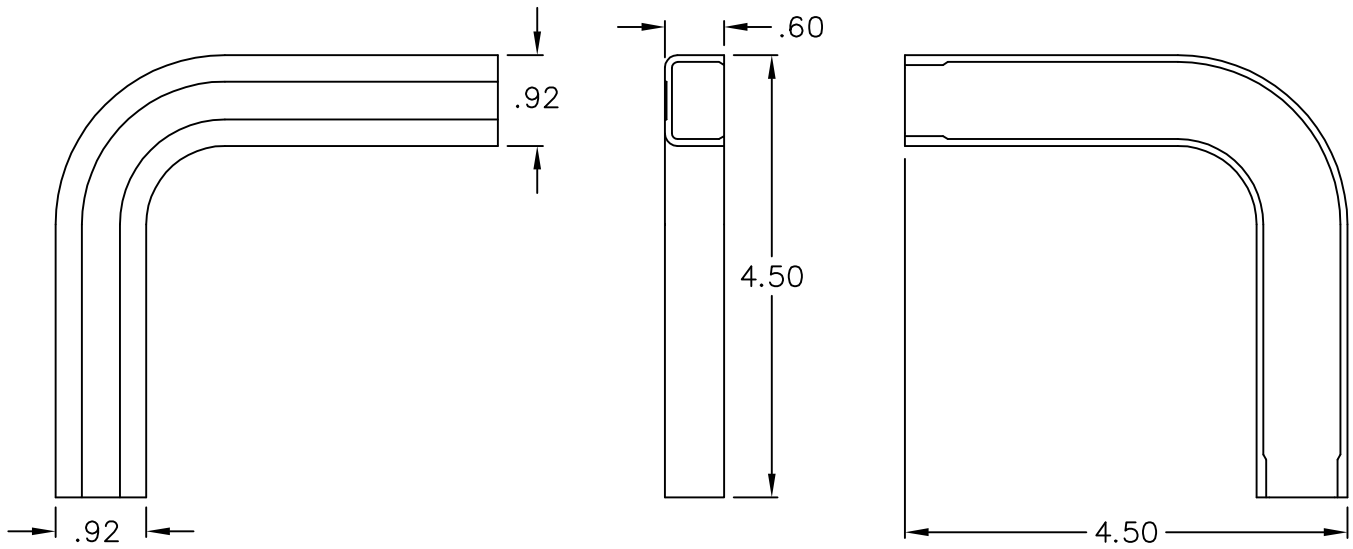

3/4" FLAT ELBOW