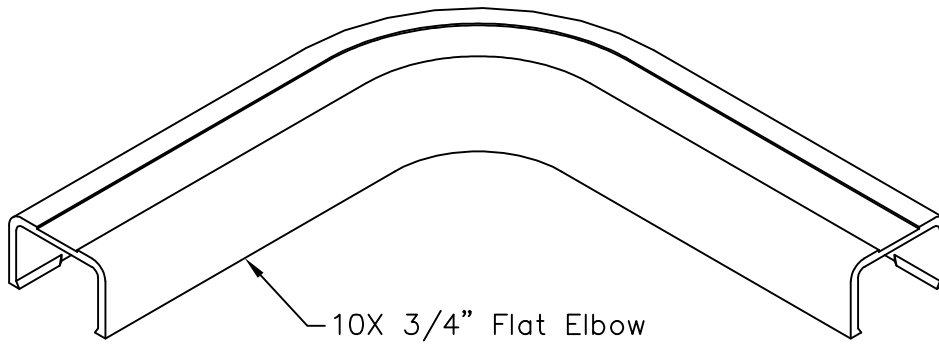

# 3/4" 90° Flat Elbow & Base

### Package includes:

- A. 3/4" Flat Elbow, 10 pcs
- B. 3/4" Base, 10 pcs

### Features and Benefits:

- Designed to allow left and right turns on raceway sections
- Accommodates ICRW22R, ICRWR118, and ICRWR11S 3/4"W x 1/2"H raceway sections
- Available in ivory and white