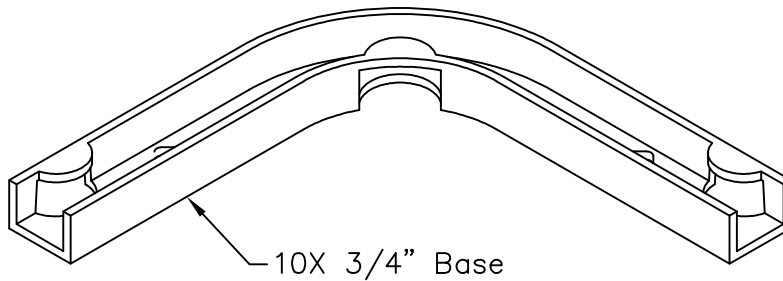

# 3/4" 90° Flat Elbow & Base

### Package includes:

- A. 3/4" Flat Elbow, 10 pcs
- B. 3/4" Base, 10 pcs

### Features and Benefits:

- Designed to allow left and right turns on raceway sections
- Accommodates ICRW22R, ICRWR118, and ICRWR11S 3/4"W x 1/2"H raceway sections
- Available in ivory and white