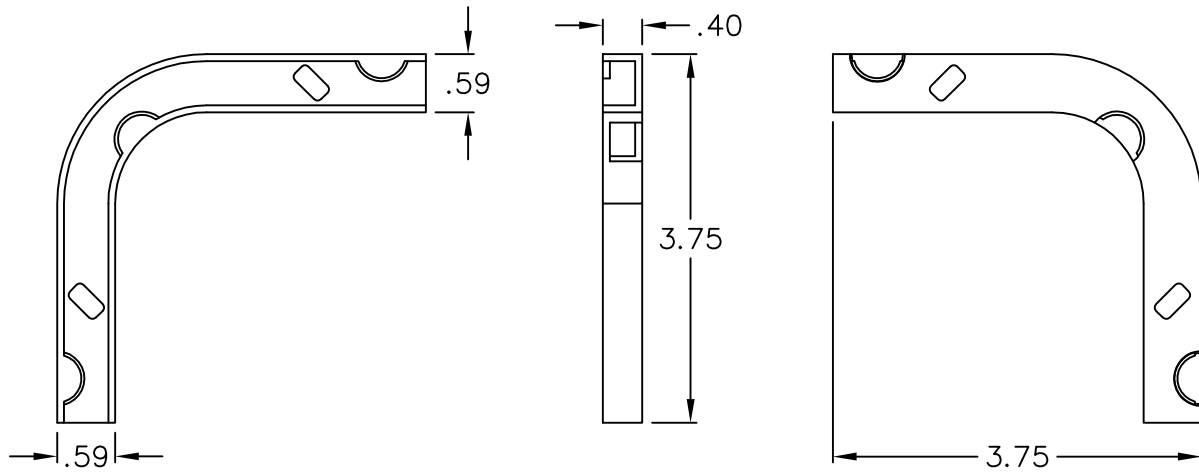

### Features and Benefits:

- Designed to allow left and right turns on raceway sections
- Accommodates ICRW22R, ICRWR118, and ICRWR11S 3/4"W x 1/2"H raceway sections
- Available in ivory and white

### FLAT ELBOW & BASE, 3/4", 10 PK

ITEM NO. ICRW11EBXX  
 DWG NO. PSRW11EB00

REV. A  
 PAGE NO. 1

CUSTOMER CARE / TECHNICAL SUPPORT \* CSR@ICC.COM / 888-ASK-4-ICC (275-4422) \* 2100 E. Valencia Dr, Suite D, Fullerton, CA 92831 \* www.icc.com

**3/4" FLAT ELBOW**

**3/4" BASE**

**NOTE: UNLESS OTHERWISE SPECIFIED**

**1. MATERIAL:**

A. FLAT ELBOW: HIGH IMPACT STYRENE

B. BASE: HIGH IMPACT STYRENE

**2. COLOR: XX: IV-IVORY & WH-WHITE**

**FLAT ELBOW & BASE, 3/4", 10 PK**