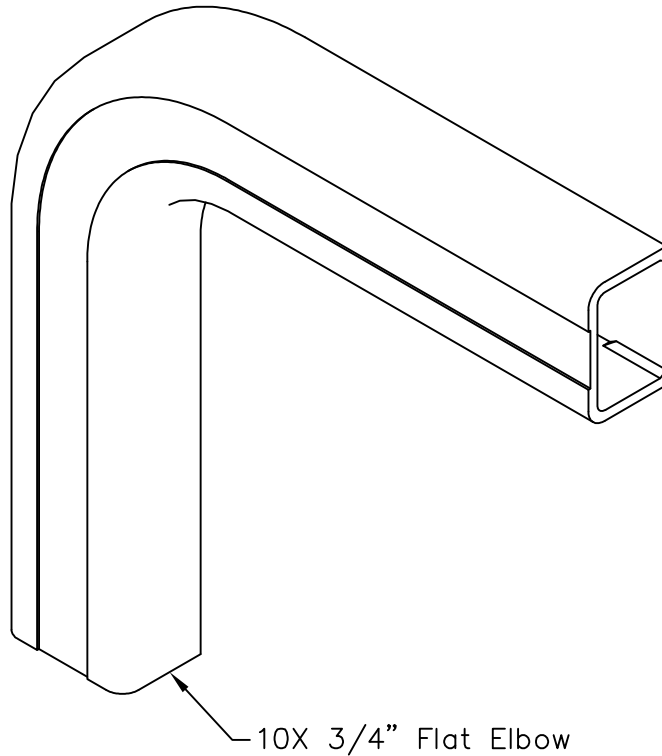

3/4" 90° Flat Elbow

PRODUCT SPECIFICATION

Package includes:

A. 3/4" Flat Elbow, 10 pcs

Features and Benefits:

- Designed to allow left and right turns
- Accommodates ICRW22R, ICRWR118, and ICRWR11S 3/4"W x 1/2"H raceway sections
- Available in ivory and white

FLAT ELBOW, 3/4", 10 PK

ITEM NO.	ICRW11EOXX
DWG NO.	PSRW11E000

REV.	A
PAGE NO.	1

CUSTOMER CARE / TECHNICAL SUPPORT * CSR@ICC.COM / 888-ASK-4-ICC (275-4422) * 2100 E. Valencia Dr, Suite D, Fullerton, CA 92831 * www.icc.com

NOTE: UNLESS OTHERWISE SPECIFIED

- 1. MATERIAL: HIGH IMPACT STYRENE
- 2. COLOR: XX: IV-IVORY & WH-WHITE

FLAT ELBOW, 3/4", 10 PK		 <i>PremiumProducts</i> <i>ProvenPerformance</i> <i>CompetitivePrices</i>	
ITEM NO.	ICRW11EOXX		REV. A
DWG NO.	PSRW11E000		PAGE NO. 2