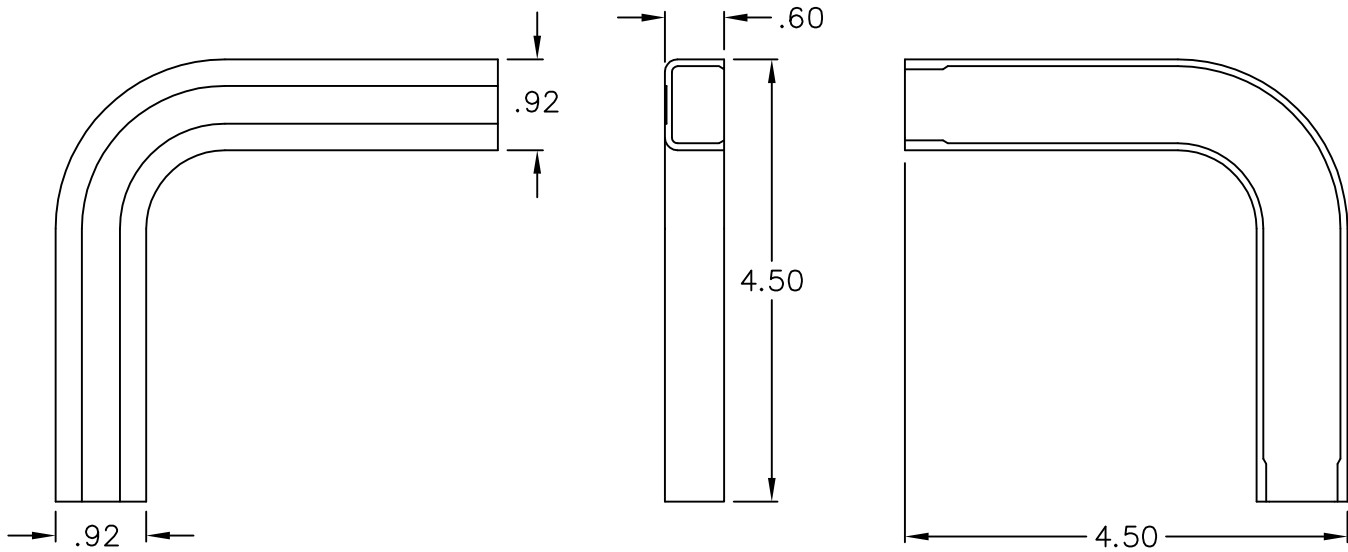

3/4" 90° Flat Elbow

PRODUCT SPECIFICATION

Package includes:

A. 3/4" Flat Elbow, 10 pcs

Features and Benefits:

- Designed to allow left and right turns
- Accommodates ICRW22R, ICRWR118, and ICRWR11S 3/4"W x 1/2"H raceway sections
- Available in ivory and white

FLAT ELBOW, 3/4", 10 PK

ITEM NO.	ICRW11EOXX
DWG NO.	PSRW11E000

REV.	A
PAGE NO.	1

CUSTOMER CARE / TECHNICAL SUPPORT * CSR@ICC.COM / 888-ASK-4-ICC (275-4422) * 2100 E. Valencia Dr, Suite D, Fullerton, CA 92831 * www.icc.com

NOTE: UNLESS OTHERWISE SPECIFIED

- 1. MATERIAL: HIGH IMPACT STYRENE
- 2. COLOR: XX: IV-IVORY & WH-WHITE

FLAT ELBOW, 3/4", 10 PK		 <i>PremiumProducts</i> <i>ProvenPerformance</i> <i>CompetitivePrices</i>	
ITEM NO.	ICRW11EOXX		REV. A
DWG NO.	PSRW11E000		PAGE NO. 2