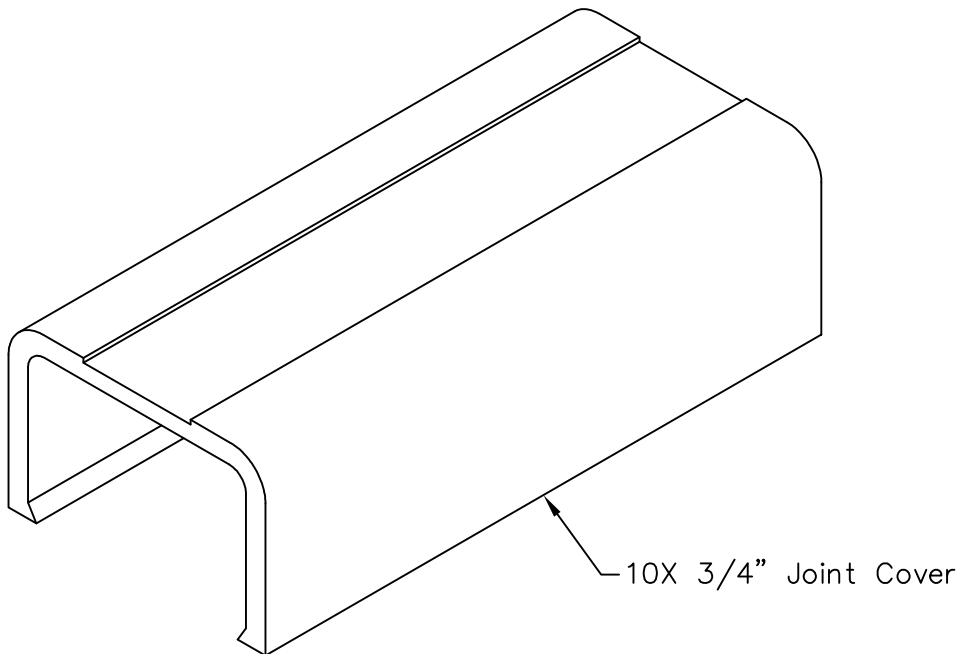

3/4" Joint Cover

PRODUCT SPECIFICATION

Package includes:

A. 3/4" Joint Cover, 10 pcs

Features and Benefits:

- Designed to attach two raceway sections
- Accommodates ICRW22R, ICRWR118, and ICRWR11S 3/4"W x 1/2"H raceway sections
- Available in ivory and white

JOINT COVER, 3/4", 10 PK		 <i>PremiumProducts</i> <i>ProvenPerformance</i> <i>CompetitivePrices</i>	
ITEM NO.	ICRW11JCXX		REV. A
DWG NO.	PSRW11JC00		PAGE NO. 1

CUSTOMER CARE / TECHNICAL SUPPORT * CSR@ICC.COM / 888-ASK-4-ICC (275-4422) * 2100 E. Valencia Dr, Suite D, Fullerton, CA 92831 * www.icc.com

NOTE: UNLESS OTHERWISE SPECIFIED

- 1. MATERIAL: HIGH IMPACT STYRENE
- 2. COLOR: XX: IV-IVORY & WH-WHITE

JOINT COVER, 3/4", 10 PK			 <i>PremiumProducts</i> <i>ProvenPerformance</i> <i>CompetitivePrices</i>
ITEM NO.	ICRW11JCXX	REV. A	
DWG NO.	PSRW11JC00	PAGE NO. 2	