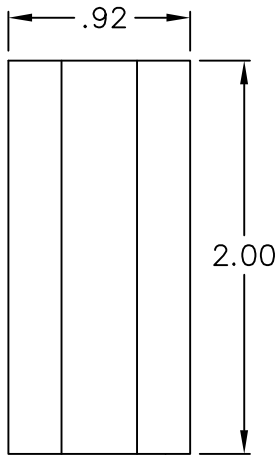

3/4" Joint Cover

PRODUCT SPECIFICATION

Package includes:

A. 3/4" Joint Cover, 10 pcs

Features and Benefits:

- Designed to attach two raceway sections
- Accommodates ICRW22R, ICRWR118, and ICRWR11S 3/4"W x 1/2"H raceway sections
- Available in ivory and white

JOINT COVER, 3/4", 10 PK		 <i>PremiumProducts</i> <i>ProvenPerformance</i> <i>CompetitivePrices</i>	
ITEM NO.	ICRW11JCXX		REV. A
DWG NO.	PSRW11JC00		PAGE NO. 1

CUSTOMER CARE / TECHNICAL SUPPORT * CSR@ICC.COM / 888-ASK-4-ICC (275-4422) * 2100 E. Valencia Dr, Suite D, Fullerton, CA 92831 * www.icc.com

NOTE: UNLESS OTHERWISE SPECIFIED

- 1. MATERIAL: HIGH IMPACT STYRENE
- 2. COLOR: XX: IV-IVORY & WH-WHITE

JOINT COVER, 3/4", 10 PK			 <i>PremiumProducts</i> <i>ProvenPerformance</i> <i>CompetitivePrices</i>
ITEM NO.	ICRW11JCXX	REV. A	
DWG NO.	PSRW11JC00	PAGE NO. 2	