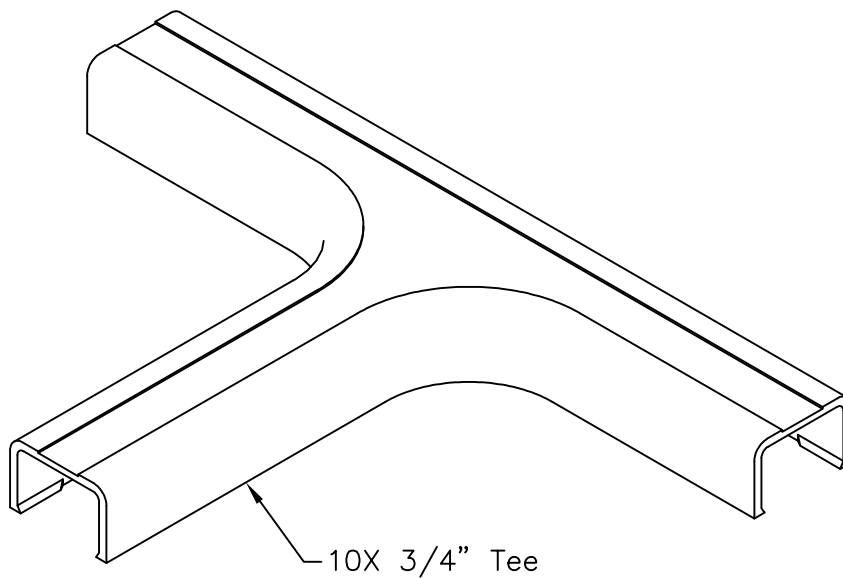

3/4" Tee

PRODUCT SPECIFICATION

Package includes:

A. 3/4" Tee, 10 pcs

Features and Benefits:

- Designed to attach three raceway sections while maintaining bend radius
- Accommodates ICRW22R, ICRWR118, and ICRWR11S 3/4"W x 1/2"H raceway sections
- Available in ivory and white

TEE, 3/4", 10 PK

ITEM NO. ICRW11TOXX
DWG NO. PSRW11T000

REV. A
PAGE NO. 1

CUSTOMER CARE / TECHNICAL SUPPORT * CSR@ICC.COM / 888-ASK-4-ICC (275-4422) * 2100 E. Valencia Dr, Suite D, Fullerton, CA 92831 * www.icc.com

NOTE: UNLESS OTHERWISE SPECIFIED

1. MATERIAL: HIGH IMPACT STYRENE
2. COLOR: XX: IV-IVORY & WH-WHITE

TEE, 3/4", 10 PK

ITEM NO. ICRW11TOXX
 DWG NO. PSRW11T000

REV. A
 PAGE NO. 2

CUSTOMER CARE / TECHNICAL SUPPORT * CSR@ICC.COM / 888-ASK-4-ICC (275-4422) * 2100 E. Valencia Dr, Suite D, Fullerton, CA 92831 * www.icc.com