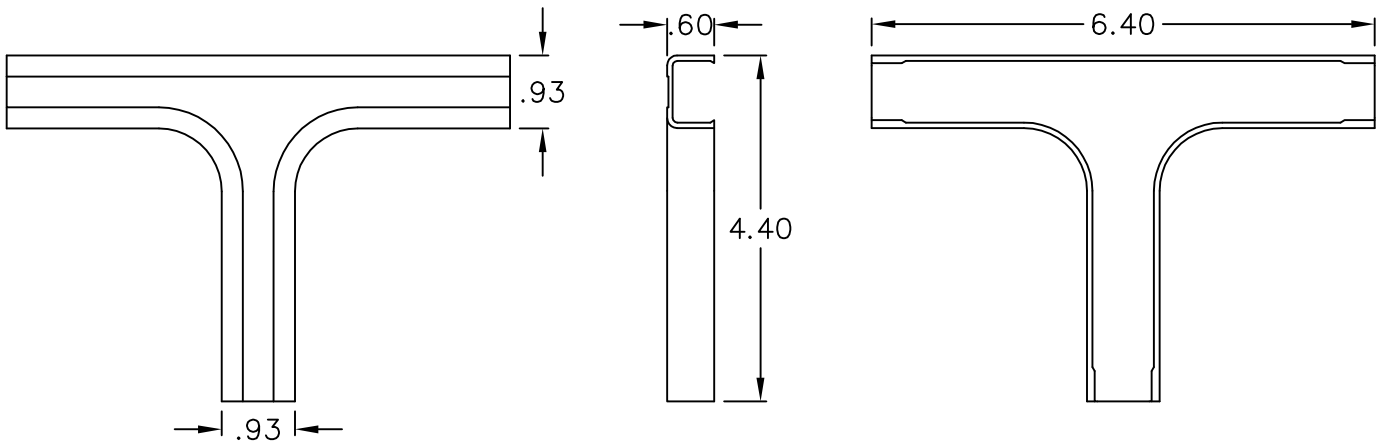

3/4" Tee

PRODUCT SPECIFICATION

Package includes:

A. 3/4" Tee, 10 pcs

Features and Benefits:

- Designed to attach three raceway sections while maintaining bend radius
- Accommodates ICRW22R, ICRWR118, and ICRWR11S 3/4"W x 1/2"H raceway sections
- Available in ivory and white

TEE, 3/4", 10 PK

ITEM NO. ICRW11TOXX
DWG NO. PSRW11T000

REV. A
PAGE NO. 1

CUSTOMER CARE / TECHNICAL SUPPORT * CSR@ICC.COM / 888-ASK-4-ICC (275-4422) * 2100 E. Valencia Dr, Suite D, Fullerton, CA 92831 * www.icc.com

NOTE: UNLESS OTHERWISE SPECIFIED

1. MATERIAL: HIGH IMPACT STYRENE
2. COLOR: XX: IV-IVORY & WH-WHITE

TEE, 3/4", 10 PK

ITEM NO. ICRW11TOXX
 DWG NO. PSRW11T000

REV. A
 PAGE NO. 2

CUSTOMER CARE / TECHNICAL SUPPORT * CSR@ICC.COM / 888-ASK-4-ICC (275-4422) * 2100 E. Valencia Dr, Suite D, Fullerton, CA 92831 * www.icc.com