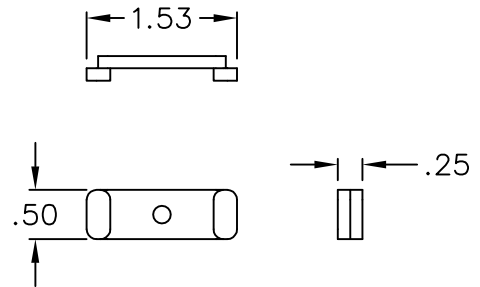

1 1/4" Ceiling Entry & Mounting Clip

PRODUCT SPECIFICATION

Package includes:

- A. 1 1/4" Ceiling Entry, 10 pcs
- B. Mounting Clip, 10 pcs

Features and Benefits:

- Designed to use for cables entering from the ceiling
- Accommodates ICRW33R, ICRWR128, and ICRWR12S 1 1/4"W x 3/4"H raceway sections
- Available in ivory and white

CEILING ENTRY & CLIP, 1 1/4", 10 PK			
ITEM NO.	ICRW12CEXX		REV. A
DWG NO.	PSRW12CE00		PAGE NO. 1

CUSTOMER CARE / TECHNICAL SUPPORT * CSR@ICC.COM / 888-ASK-4-ICC (275-4422) * 2100 E. Valencia Dr, Suite D, Fullerton, CA 92831 * www.icc.com

3/4" CEILING ENTRY

MOUNTING CLIP

NOTE: UNLESS OTHERWISE SPECIFIED

- 1. MATERIAL:
 - A. CEILING ENTRY: HIGH IMPACT STYRENE
 - B. MOUNTING CLIP: HIGH IMPACT STYRENE
- 2. COLOR: XX: IV-IVORY & WH-WHITE

CEILING ENTRY & CLIP, 1 1/4", 10 PK			
ITEM NO.	ICRW12CEXX		REV. A
DWG NO.	PSRW12CE00	PAGE NO.	2