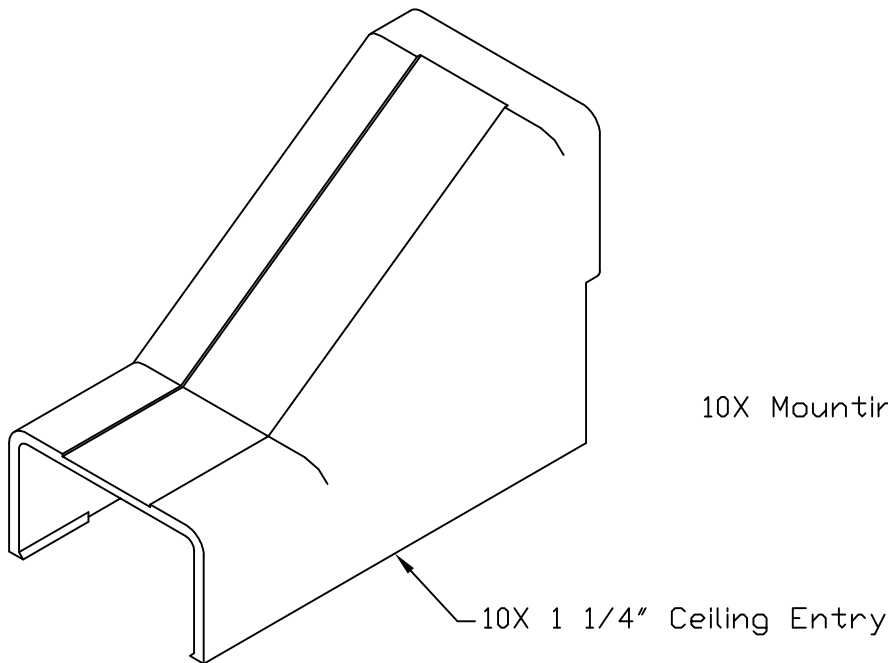

1 1/4" Ceiling Entry & Mounting Clip

PRODUCT SPECIFICATION

Package includes:

- A. 1 1/4" Ceiling Entry, 10 pcs
- B. Mounting Clip, 10 pcs

Features and Benefits:

- Designed to use for cables entering from the ceiling
- Accommodates ICRW33R, ICRWR128, and ICRWR12S 1 1/4"W x 3/4"H raceway sections
- Available in ivory and white

CEILING ENTRY & CLIP, 1 1/4", 10 PK			
ITEM NO.	ICRW12CEXX		REV. A
DWG NO.	PSRW12CE00		PAGE NO. 1

CUSTOMER CARE / TECHNICAL SUPPORT * CSR@ICC.COM / 888-ASK-4-ICC (275-4422) * 2100 E. Valencia Dr, Suite D, Fullerton, CA 92831 * www.icc.com

3/4" CEILING ENTRY

MOUNTING CLIP

NOTE: UNLESS OTHERWISE SPECIFIED

- 1. MATERIAL:
 - A. CEILING ENTRY: HIGH IMPACT STYRENE
 - B. MOUNTING CLIP: HIGH IMPACT STYRENE
- 2. COLOR: XX: IV-IVORY & WH-WHITE

CEILING ENTRY & CLIP, 1 1/4", 10 PK			
ITEM NO.	ICRW12CEXX		REV. A
DWG NO.	PSRW12CE00	PAGE NO.	2