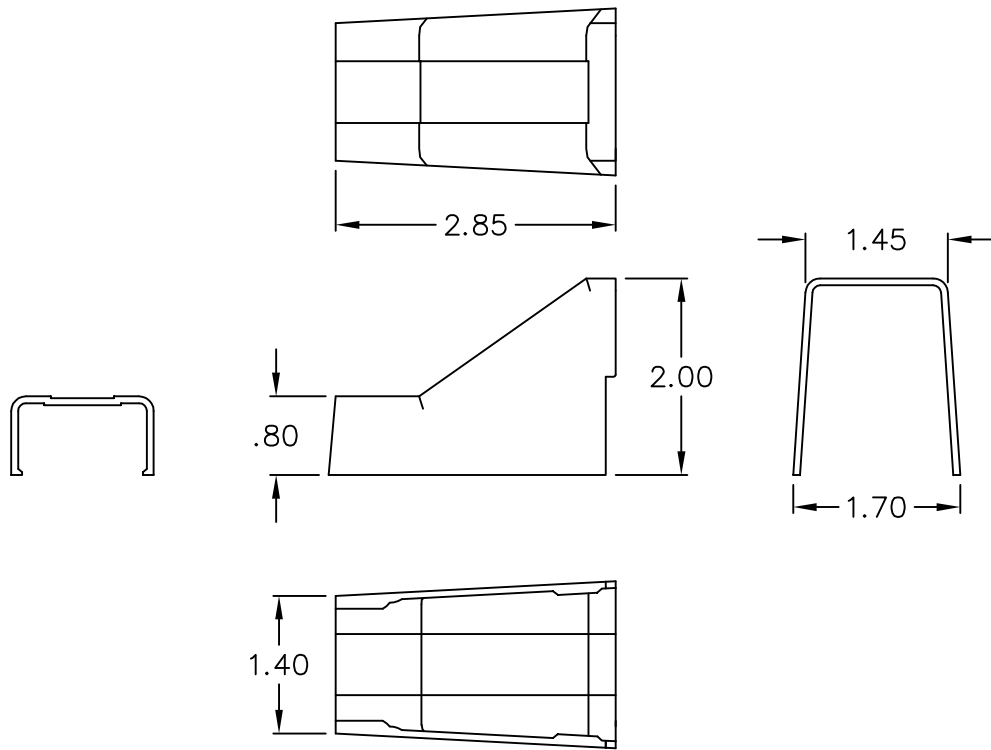

1 1/4" Ceiling Entry & Mounting Clip

PRODUCT SPECIFICATION

Package includes:

- A. 1 1/4" Ceiling Entry, 10 pcs
- B. Mounting Clip, 10 pcs

Features and Benefits:

- Designed to use for cables entering from the ceiling
- Accommodates ICRW33R, ICRWR128, and ICRWR12S 1 1/4"W x 3/4"H raceway sections
- Available in ivory and white

CEILING ENTRY & CLIP, 1 1/4", 10 PK			
ITEM NO.	ICRW12CEXX		REV. A
DWG NO.	PSRW12CE00		PAGE NO. 1

CUSTOMER CARE / TECHNICAL SUPPORT * CSR@ICC.COM / 888-ASK-4-ICC (275-4422) * 2100 E. Valencia Dr, Suite D, Fullerton, CA 92831 * www.icc.com

3/4" CEILING ENTRY

MOUNTING CLIP

NOTE: UNLESS OTHERWISE SPECIFIED

- 1. MATERIAL:
 - A. CEILING ENTRY: HIGH IMPACT STYRENE
 - B. MOUNTING CLIP: HIGH IMPACT STYRENE
- 2. COLOR: XX: IV-IVORY & WH-WHITE

CEILING ENTRY & CLIP, 1 1/4", 10 PK			
ITEM NO.	ICRW12CEXX		REV. A
DWG NO.	PSRW12CE00	PAGE NO.	2