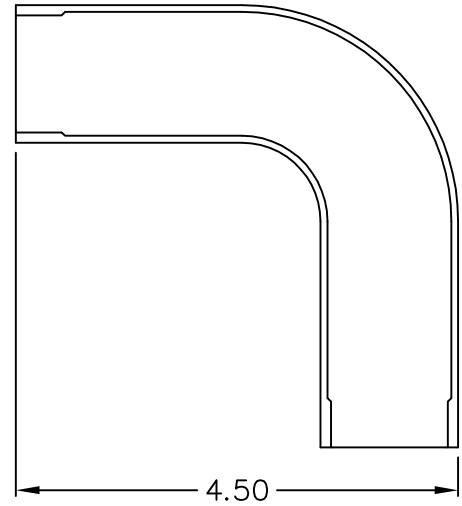

1 1/4" 90° Flat Elbow & Base

PRODUCT SPECIFICATION

Package includes:

- A. 1 1/4" Flat Elbow, 10 pcs
- B. 1 1/4" Base, 10 pcs

Features and Benefits:

- Designed to allow left and right turns on raceway sections
- Accommodates ICRW33R, ICRWR12S, and ICRW128 1 1/4"W x 3/4"H raceway sections
- Available in ivory and white

FLAT ELBOW & BASE, 1 1/4", 10 PK

ITEM NO.	ICRW12EBXX
DWG NO.	PSRW12EB00

REV.	A
PAGE NO.	1

CUSTOMER CARE / TECHNICAL SUPPORT * CSR@ICC.COM / 888-ASK-4-ICC (275-4422) * 2100 E. Valencia Dr, Suite D, Fullerton, CA 92831 * www.icc.com

1 1/4" FLAT ELBOW

1 1/4" BASE

NOTE: UNLESS OTHERWISE SPECIFIED

1. MATERIAL:

A. FLAT ELBOW: HIGH IMPACT STYRENE

B. BASE: HIGH IMPACT STYRENE

2. COLOR: XX: IV-IVORY & WH-WHITE

FLAT ELBOW & BASE, 1 1/4", 10 PK