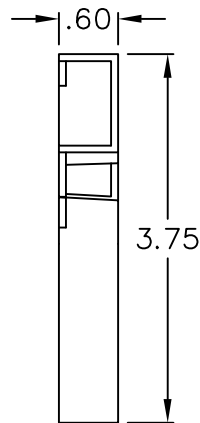

1 1/4" 90° Flat Elbow & Base

PRODUCT SPECIFICATION

Package includes:

- A. 1 1/4" Flat Elbow, 10 pcs
- B. 1 1/4" Base, 10 pcs

Features and Benefits:

- Designed to allow left and right turns on raceway sections
- Accommodates ICRW33R, ICRWR12S, and ICRW128 1 1/4"W x 3/4"H raceway sections
- Available in ivory and white

FLAT ELBOW & BASE, 1 1/4", 10 PK

ITEM NO.	ICRW12EBXX
DWG NO.	PSRW12EB00

REV.	A
PAGE NO.	1

CUSTOMER CARE / TECHNICAL SUPPORT * CSR@ICC.COM / 888-ASK-4-ICC (275-4422) * 2100 E. Valencia Dr, Suite D, Fullerton, CA 92831 * www.icc.com

1 1/4" FLAT ELBOW

1 1/4" BASE

NOTE: UNLESS OTHERWISE SPECIFIED

1. MATERIAL:

A. FLAT ELBOW: HIGH IMPACT STYRENE

B. BASE: HIGH IMPACT STYRENE

2. COLOR: XX: IV-IVORY & WH-WHITE

FLAT ELBOW & BASE, 1 1/4", 10 PK

ITEM NO. ICRW12EBXX

REV. A

DWG NO. PSRW12EB00

PAGE NO. 2

CUSTOMER CARE / TECHNICAL SUPPORT * CSR@ICC.COM / 888-ASK-4-ICC (275-4422) * 2100 E. Valencia Dr, Suite D, Fullerton, CA 92831 * www.icc.com