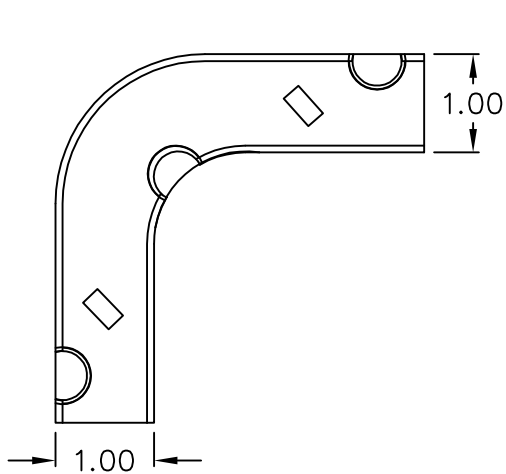

1 1/4" 90° Flat Elbow & Base

PRODUCT SPECIFICATION

Package includes:

- A. 1 1/4" Flat Elbow, 10 pcs
- B. 1 1/4" Base, 10 pcs

Features and Benefits:

- Designed to allow left and right turns on raceway sections
- Accommodates ICRW33R, ICRWR12S, and ICRW128 1 1/4"W x 3/4"H raceway sections
- Available in ivory and white

FLAT ELBOW & BASE, 1 1/4", 10 PK

ITEM NO.	ICRW12EBXX
DWG NO.	PSRW12EB00

REV.	A
PAGE NO.	1

CUSTOMER CARE / TECHNICAL SUPPORT * CSR@ICC.COM / 888-ASK-4-ICC (275-4422) * 2100 E. Valencia Dr, Suite D, Fullerton, CA 92831 * www.icc.com

1 1/4" FLAT ELBOW

1 1/4" BASE

NOTE: UNLESS OTHERWISE SPECIFIED

1. MATERIAL:

A. FLAT ELBOW: HIGH IMPACT STYRENE

B. BASE: HIGH IMPACT STYRENE

2. COLOR: XX: IV-IVORY & WH-WHITE

FLAT ELBOW & BASE, 1 1/4", 10 PK