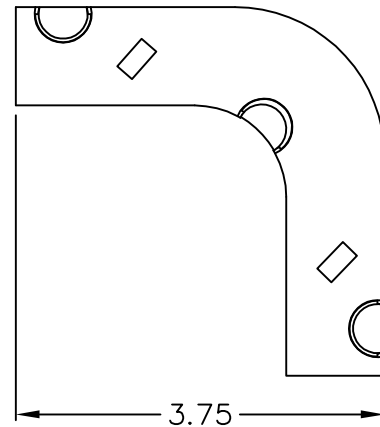

1 1/4" 90° Flat Elbow & Base

PRODUCT SPECIFICATION

Package includes:

- A. 1 1/4" Flat Elbow, 10 pcs
- B. 1 1/4" Base, 10 pcs

Features and Benefits:

- Designed to allow left and right turns on raceway sections
- Accommodates ICRW33R, ICRWR12S, and ICRW128 1 1/4"W x 3/4"H raceway sections
- Available in ivory and white

FLAT ELBOW & BASE, 1 1/4", 10 PK

ITEM NO.	ICRW12EBXX
DWG NO.	PSRW12EB00

REV.	A
PAGE NO.	1

CUSTOMER CARE / TECHNICAL SUPPORT * CSR@ICC.COM / 888-ASK-4-ICC (275-4422) * 2100 E. Valencia Dr, Suite D, Fullerton, CA 92831 * www.icc.com

1 1/4" FLAT ELBOW

1 1/4" BASE

NOTE: UNLESS OTHERWISE SPECIFIED

1. MATERIAL:

A. FLAT ELBOW: HIGH IMPACT STYRENE

B. BASE: HIGH IMPACT STYRENE

2. COLOR: XX: IV-IVORY & WH-WHITE

FLAT ELBOW & BASE, 1 1/4", 10 PK