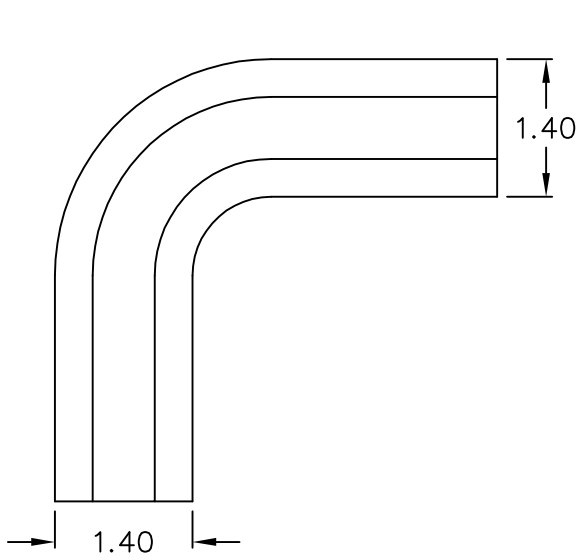

1 1/4" 90° Flat Elbow & Base

PRODUCT SPECIFICATION

Package includes:

- A. 1 1/4" Flat Elbow, 10 pcs
- B. 1 1/4" Base, 10 pcs

Features and Benefits:

- Designed to allow left and right turns on raceway sections
- Accommodates ICRW33R, ICRWR12S, and ICRW128 1 1/4"W x 3/4"H raceway sections
- Available in ivory and white

FLAT ELBOW & BASE, 1 1/4", 10 PK

ITEM NO.	ICRW12EBXX
DWG NO.	PSRW12EB00

REV.	A
PAGE NO.	1

CUSTOMER CARE / TECHNICAL SUPPORT * CSR@ICC.COM / 888-ASK-4-ICC (275-4422) * 2100 E. Valencia Dr, Suite D, Fullerton, CA 92831 * www.icc.com

1 1/4" FLAT ELBOW

1 1/4" BASE

NOTE: UNLESS OTHERWISE SPECIFIED

1. MATERIAL:

A. FLAT ELBOW: HIGH IMPACT STYRENE

B. BASE: HIGH IMPACT STYRENE

2. COLOR: XX: IV-IVORY & WH-WHITE

FLAT ELBOW & BASE, 1 1/4", 10 PK