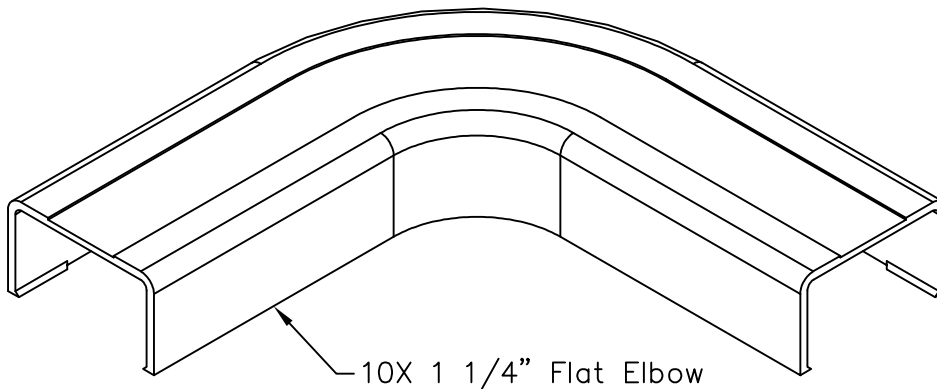

1 1/4" 90° Flat Elbow & Base

PRODUCT SPECIFICATION

Package includes:

- A. 1 1/4" Flat Elbow, 10 pcs
- B. 1 1/4" Base, 10 pcs

Features and Benefits:

- Designed to allow left and right turns on raceway sections
- Accommodates ICRW33R, ICRWR12S, and ICRW128 1 1/4"W x 3/4"H raceway sections
- Available in ivory and white

FLAT ELBOW & BASE, 1 1/4", 10 PK

ITEM NO.	ICRW12EBXX
DWG NO.	PSRW12EB00

REV.	A
PAGE NO.	1

CUSTOMER CARE / TECHNICAL SUPPORT * CSR@ICC.COM / 888-ASK-4-ICC (275-4422) * 2100 E. Valencia Dr, Suite D, Fullerton, CA 92831 * www.icc.com

1 1/4" FLAT ELBOW

1 1/4" BASE

NOTE: UNLESS OTHERWISE SPECIFIED

1. MATERIAL:

A. FLAT ELBOW: HIGH IMPACT STYRENE

B. BASE: HIGH IMPACT STYRENE

2. COLOR: XX: IV-IVORY & WH-WHITE

FLAT ELBOW & BASE, 1 1/4", 10 PK