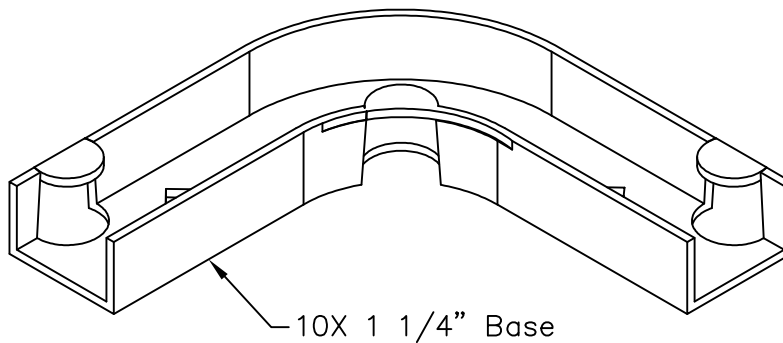

1 1/4" 90° Flat Elbow & Base

PRODUCT SPECIFICATION

Package includes:

- A. 1 1/4" Flat Elbow, 10 pcs
- B. 1 1/4" Base, 10 pcs

Features and Benefits:

- Designed to allow left and right turns on raceway sections
- Accommodates ICRW33R, ICRWR12S, and ICRW128 1 1/4"W x 3/4"H raceway sections
- Available in ivory and white

FLAT ELBOW & BASE, 1 1/4", 10 PK

ITEM NO.	ICRW12EBXX
DWG NO.	PSRW12EB00

REV.	A
PAGE NO.	1

CUSTOMER CARE / TECHNICAL SUPPORT * CSR@ICC.COM / 888-ASK-4-ICC (275-4422) * 2100 E. Valencia Dr, Suite D, Fullerton, CA 92831 * www.icc.com

1 1/4" FLAT ELBOW

1 1/4" BASE

NOTE: UNLESS OTHERWISE SPECIFIED

1. MATERIAL:

A. FLAT ELBOW: HIGH IMPACT STYRENE

B. BASE: HIGH IMPACT STYRENE

2. COLOR: XX: IV-IVORY & WH-WHITE

FLAT ELBOW & BASE, 1 1/4", 10 PK