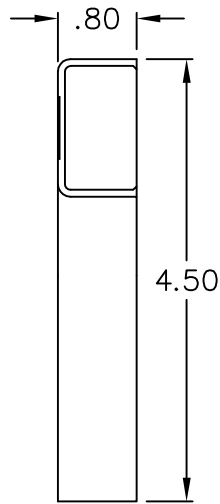

1 1/4" 90° Flat Elbow & Base

PRODUCT SPECIFICATION

Package includes:

- A. 1 1/4" Flat Elbow, 10 pcs
- B. 1 1/4" Base, 10 pcs

Features and Benefits:

- Designed to allow left and right turns on raceway sections
- Accommodates ICRW33R, ICRWR12S, and ICRW128 1 1/4"W x 3/4"H raceway sections
- Available in ivory and white

FLAT ELBOW & BASE, 1 1/4", 10 PK

ITEM NO.	ICRW12EBXX
DWG NO.	PSRW12EB00

REV.	A
PAGE NO.	1

CUSTOMER CARE / TECHNICAL SUPPORT * CSR@ICC.COM / 888-ASK-4-ICC (275-4422) * 2100 E. Valencia Dr, Suite D, Fullerton, CA 92831 * www.icc.com

1 1/4" FLAT ELBOW

1 1/4" BASE

NOTE: UNLESS OTHERWISE SPECIFIED

1. MATERIAL:

A. FLAT ELBOW: HIGH IMPACT STYRENE

B. BASE: HIGH IMPACT STYRENE

2. COLOR: XX: IV-IVORY & WH-WHITE

FLAT ELBOW & BASE, 1 1/4", 10 PK

ITEM NO. ICRW12EBXX

REV. A

DWG NO. PSRW12EB00

PAGE NO. 2

CUSTOMER CARE / TECHNICAL SUPPORT * CSR@ICC.COM / 888-ASK-4-ICC (275-4422) * 2100 E. Valencia Dr, Suite D, Fullerton, CA 92831 * www.icc.com